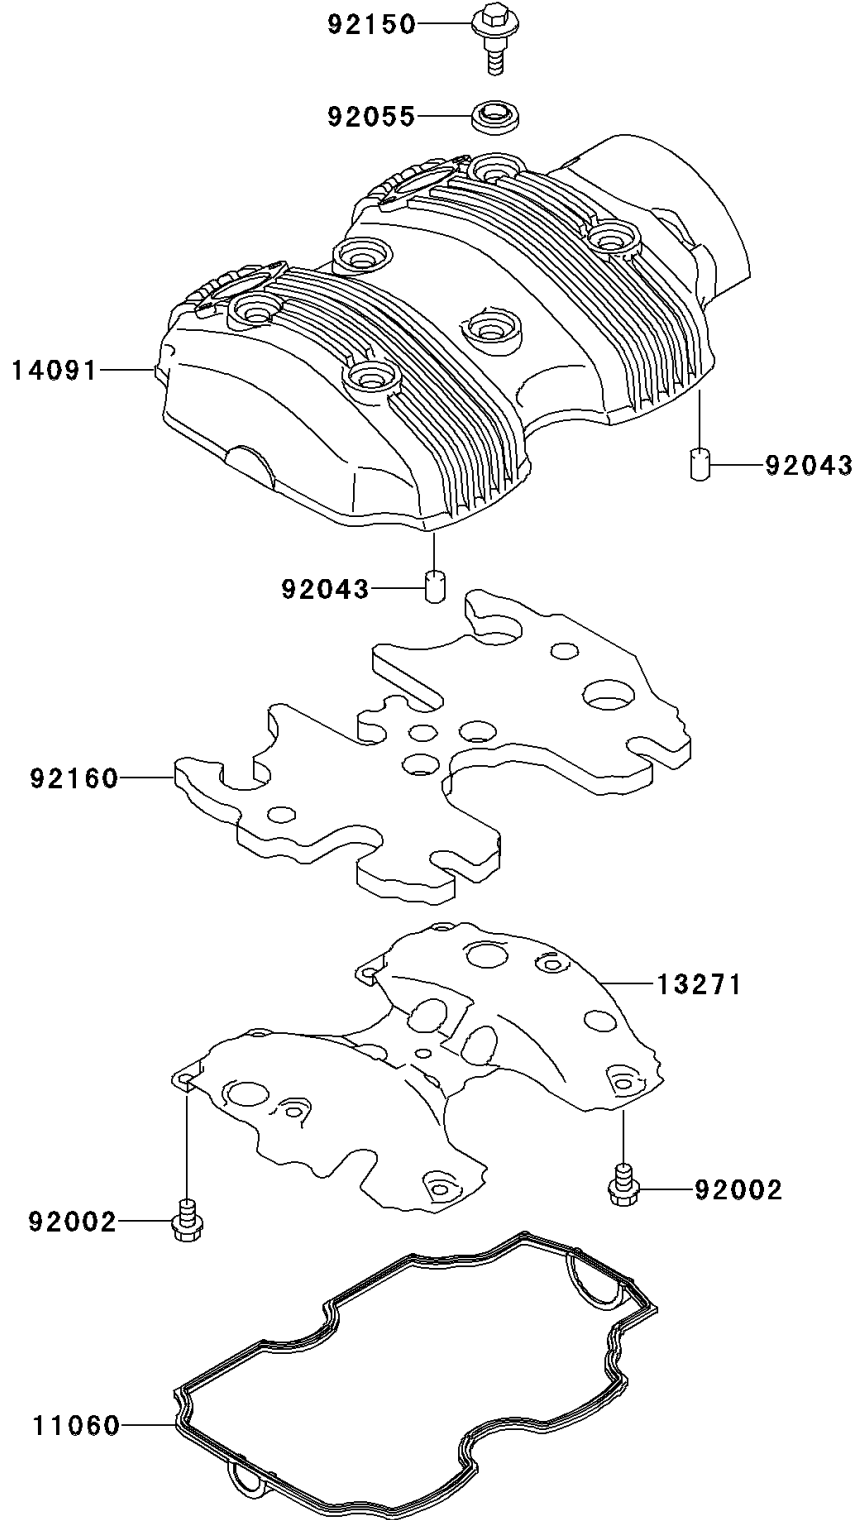

# 2001 W650 PARTS DIAGRAM

Cylinder Head Cover

E1112

## 2001 W650 PARTS LIST

### Cylinder Head Cover

ITEM NAME	PART NUMBER	QUANTITY
GASKET,HEAD COVER (Ref # 11060)	11060-1888	1
PLATE,SOUND ARRESTER (Ref # 13271)	13271-1184	1
COVER,HEAD (Ref # 14091)	14091-1078	1
BOLT,6X10 (Ref # 92002)	92002-1541	9
PIN,4.2X6X12 (Ref # 92043)	92043-1262	2
RING-O,HEAD COVER BOLT (Ref # 92055)	92055-1616	6
BOLT,HEAD COVER (Ref # 92150)	92150-1447	6
DAMPER,SOUND ARRESTER (Ref # 92160)	92160-1985	1