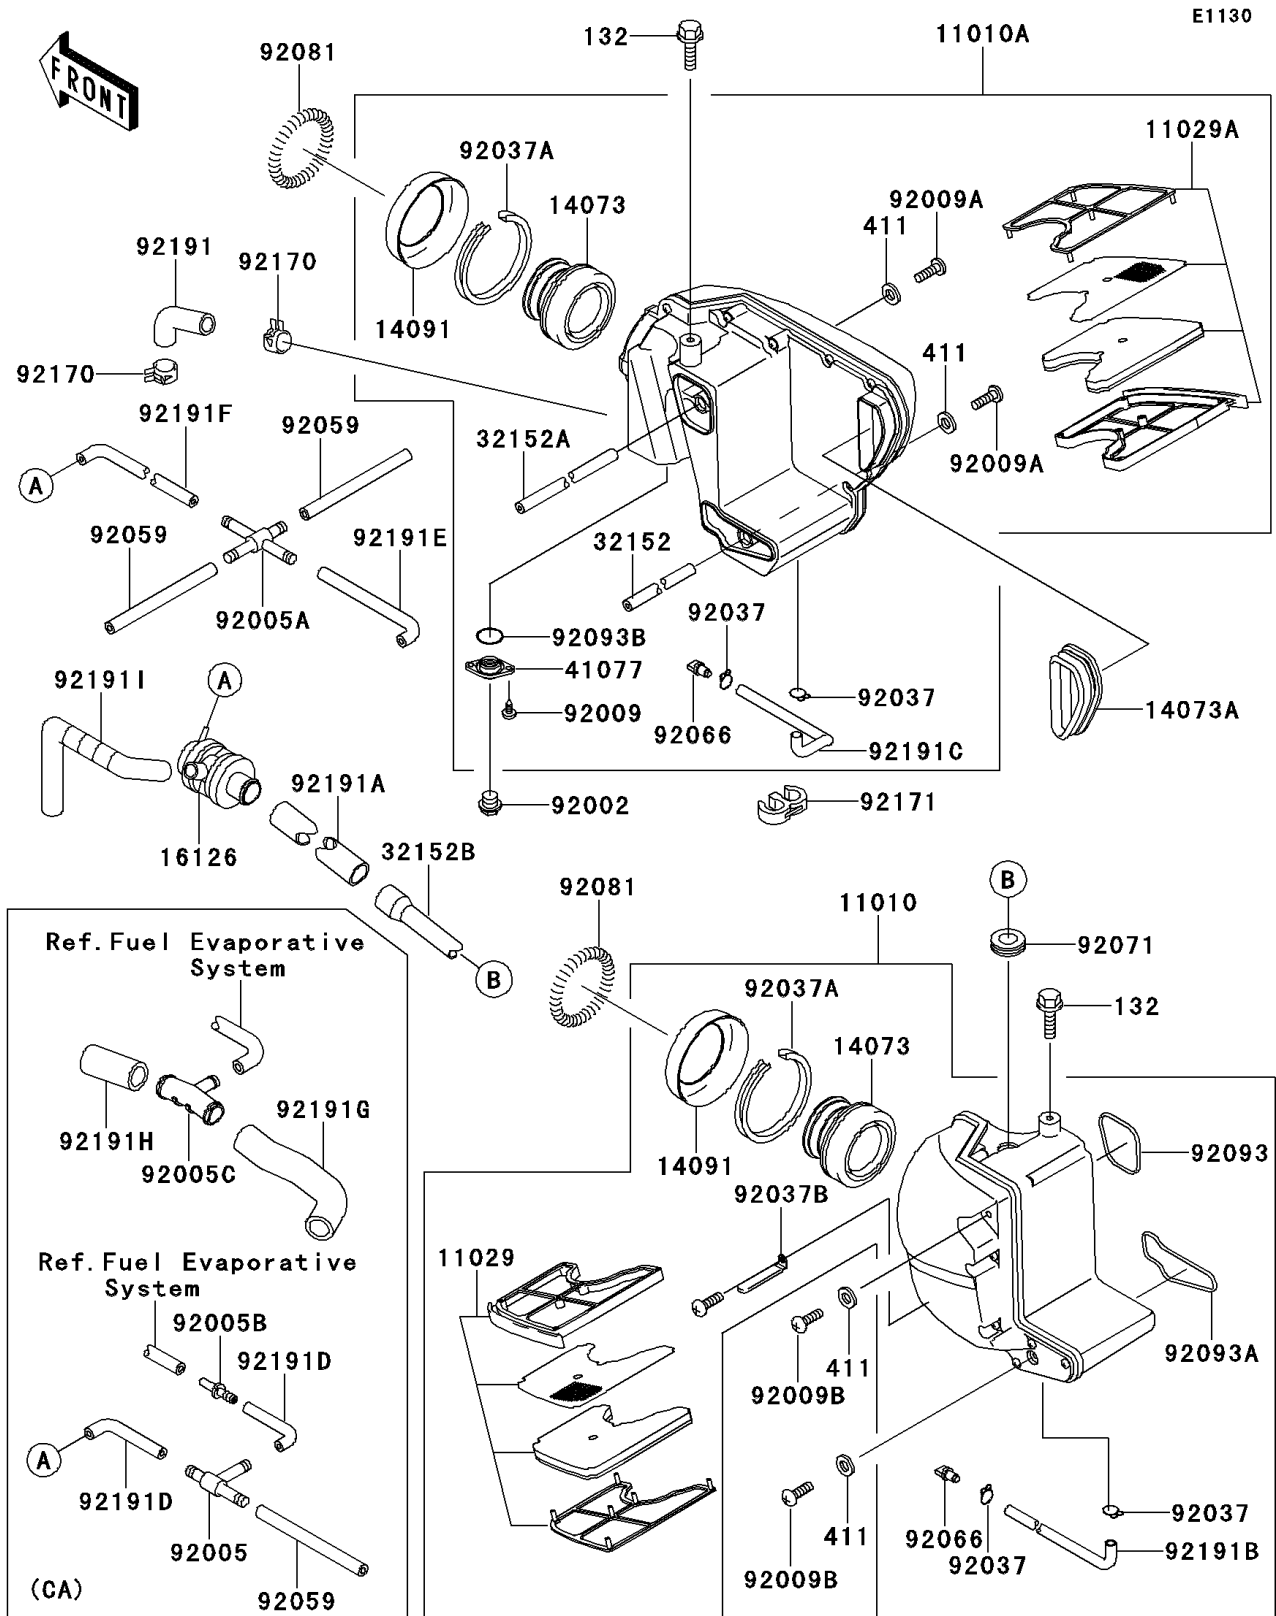

2001 W650 PARTS DIAGRAM

Air Cleaner