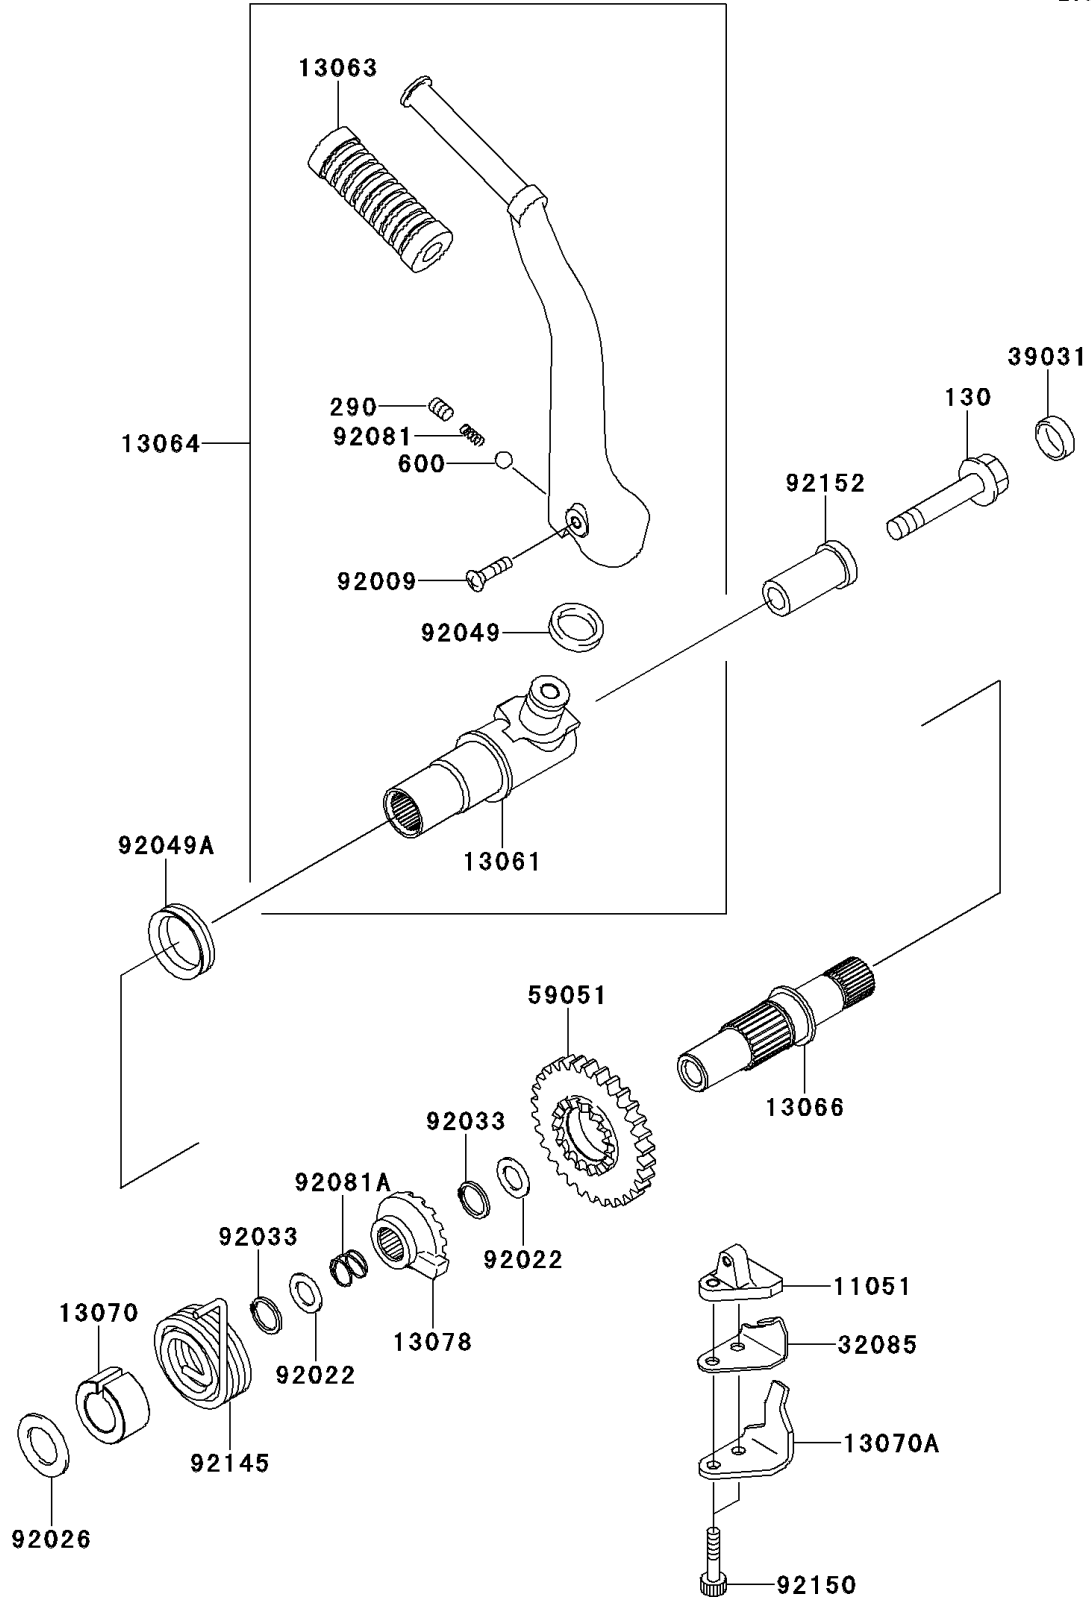

# 2001 W650 PARTS DIAGRAM

# 2001 W650 PARTS LIST

Kickstarter Mechanism

ITEM NAME	PART NUMBER	QUANTITY
-----------	-------------	----------