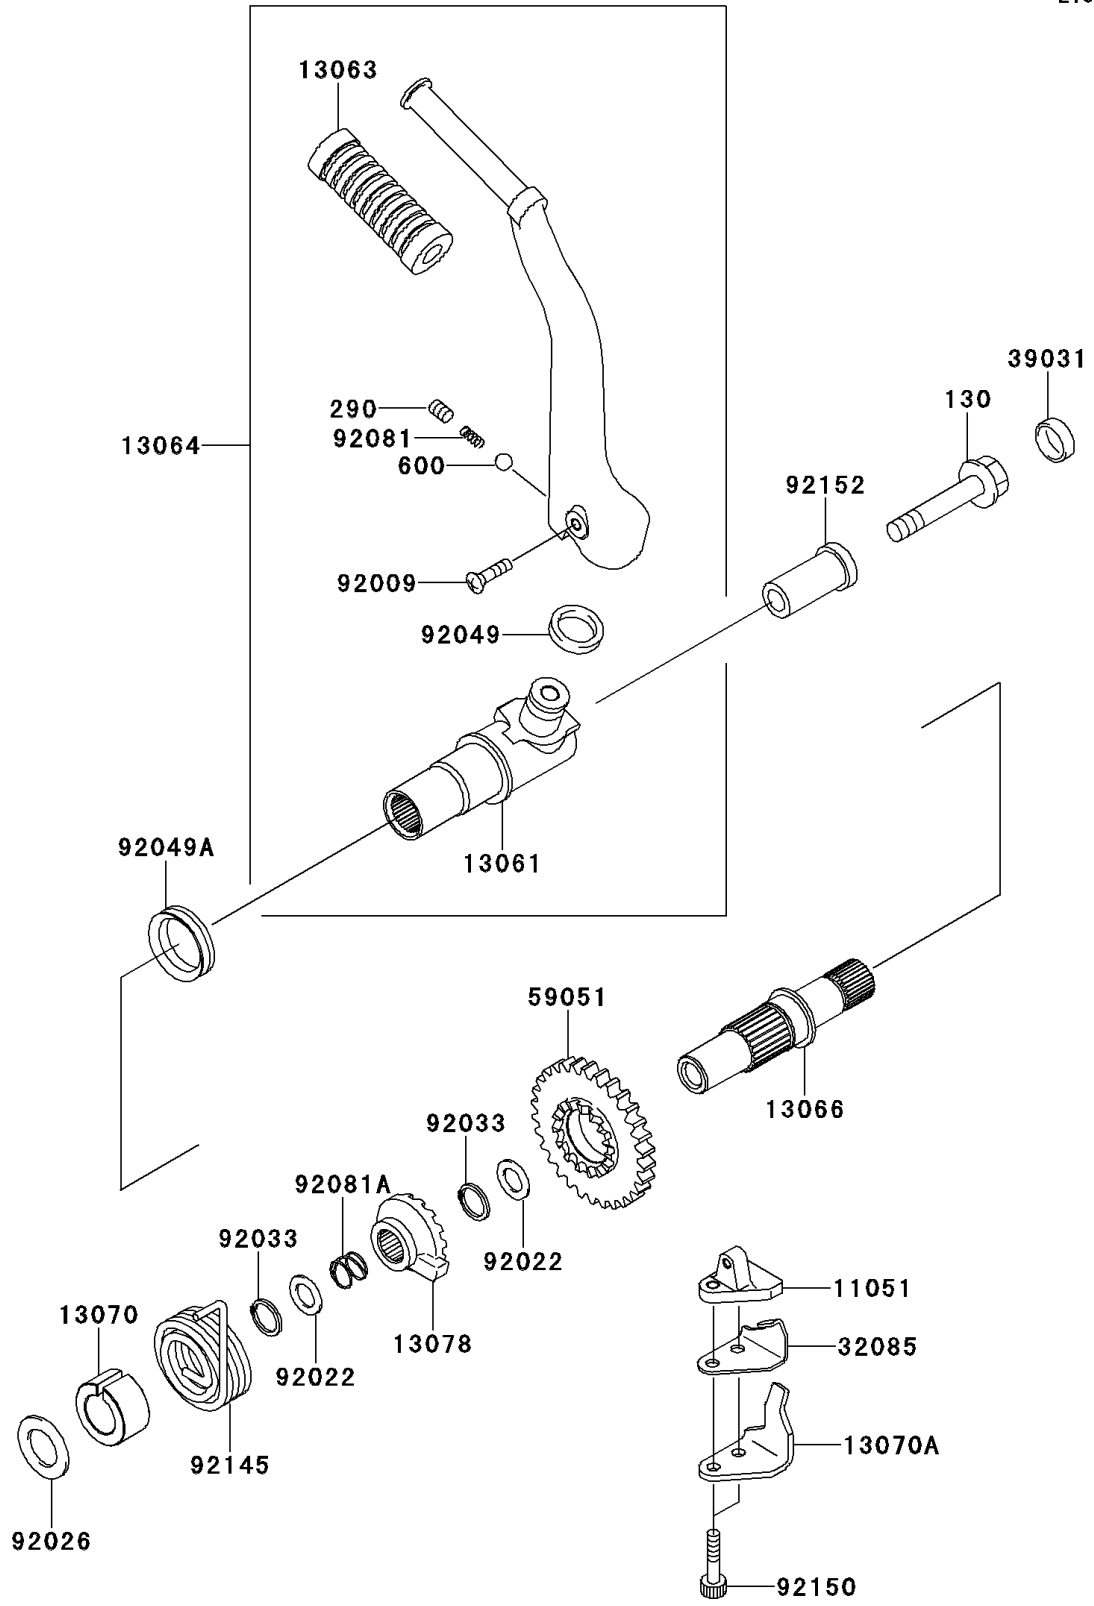

2002 W650 (Canada Only) PARTS DIAGRAM

Kickstarter Mechanism

E1340

2002 W650 (Canada Only) PARTS LIST

Kickstarter Mechanism

ITEM NAME	PART NUMBER	QUANTITY
BOLT-FLANGED (Ref # 130)	130T1070	1
SCREW-SET-SOCKET (Ref # 290)	290P0812	1
BALL-STEEL,1/4" (Ref # 600)	600A0800	1
BRACKET (Ref # 11051)	11051-1210	1
BOSS,KICK PEDAL (Ref # 13061)	13061-1728	1
DAMPER,KICK PEDAL (Ref # 13063)	13063-004	1
LEVER-ASSY-KICK,PEDAL (Ref # 13064)	13064-1192	1
SHAFT-KICK (Ref # 13066)	13066-1102	1
GUIDE,RETURN SPRING (Ref # 13070)	13070-1334	1
GUIDE (Ref # 13070A)	13070-1335	1
RATCHET (Ref # 13078)	13078-1051	1
STOPPER (Ref # 32085)	32085-1488	1
CAP-END (Ref # 39031)	39031-1061	1
GEAR-SPUR,KICK SHAFT (Ref # 59051)	59051-1376	1
SCREW,6X30 (Ref # 92009)	92009-1590	1
WASHER,25.3X30X0.5 (Ref # 92022)	92022-159	2
SPACER,KICK GUIDE (Ref # 92026)	92026-1537	1
RING-SNAP,24MM (Ref # 92033)	92033-026	2
SEAL-OIL (Ref # 92049)	92049-1406	1
SEAL-OIL (Ref # 92049A)	92049-1505	1
SPRING,KICK PEDAL (Ref # 92081)	92081-020	1
SPRING (Ref # 92081A)	92081-097	1
SPRING,KICK RETURN (Ref # 92145)	92145-1219	1
BOLT,SOCKET,6X40 (Ref # 92150)	92150-1653	2
COLLAR,KICKSTARTER (Ref # 92152)	92152-1145	1