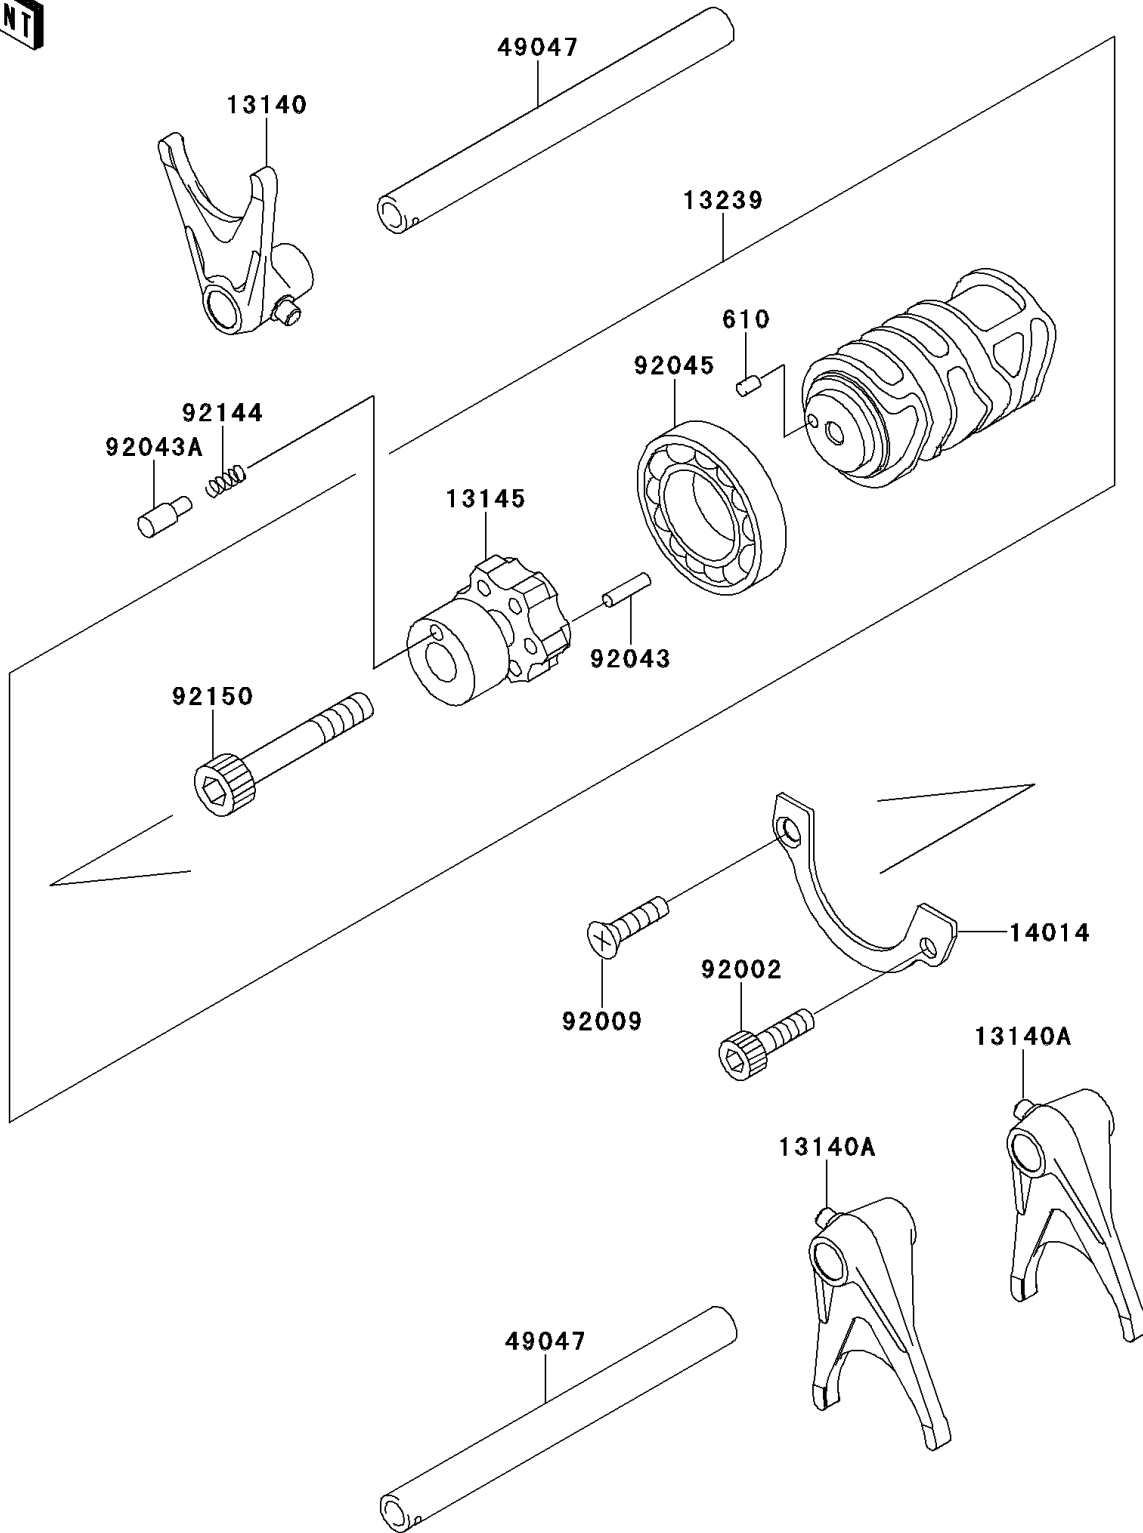

2000 W650 PARTS DIAGRAM

Gear Change Drum/Shift Fork(s)

E1362

2000 W650 PARTS LIST

Gear Change Drum/Shift Fork(s)

ITEM NAME	PART NUMBER	QUANTITY
ROLLER,4X8 (Ref # 610)	610A0408	1
FORK-SHIFT,INPUT 3RD (Ref # 13140)	13140-1282	1
FORK-SHIFT,OUTPUT 4TH&TOP (Ref # 13140A)	13140-1283	2
CAM-CHANGE DRUM (Ref # 13145)	13145-1083	1
DRUM-ASSY-CHANGE (Ref # 13239)	13239-1205	1
PLATE-POSITION (Ref # 14014)	14014-1141	1
ROD-SHIFT (Ref # 49047)	49047-1102	2
BOLT,SOCKET,6X12 (Ref # 92002)	92002-1796	1
SCREW,6X16 (Ref # 92009)	92009-1360	1
PIN,5X21.8 (Ref # 92043)	92043-1518	6
PIN (Ref # 92043A)	92043-1523	1
BEARING-BALL,16005(NTN) (Ref # 92045)	92045-1045	1
SPRING (Ref # 92144)	92144-1245	1
BOLT,SOCKET,6X40 (Ref # 92150)	92150-1958	1