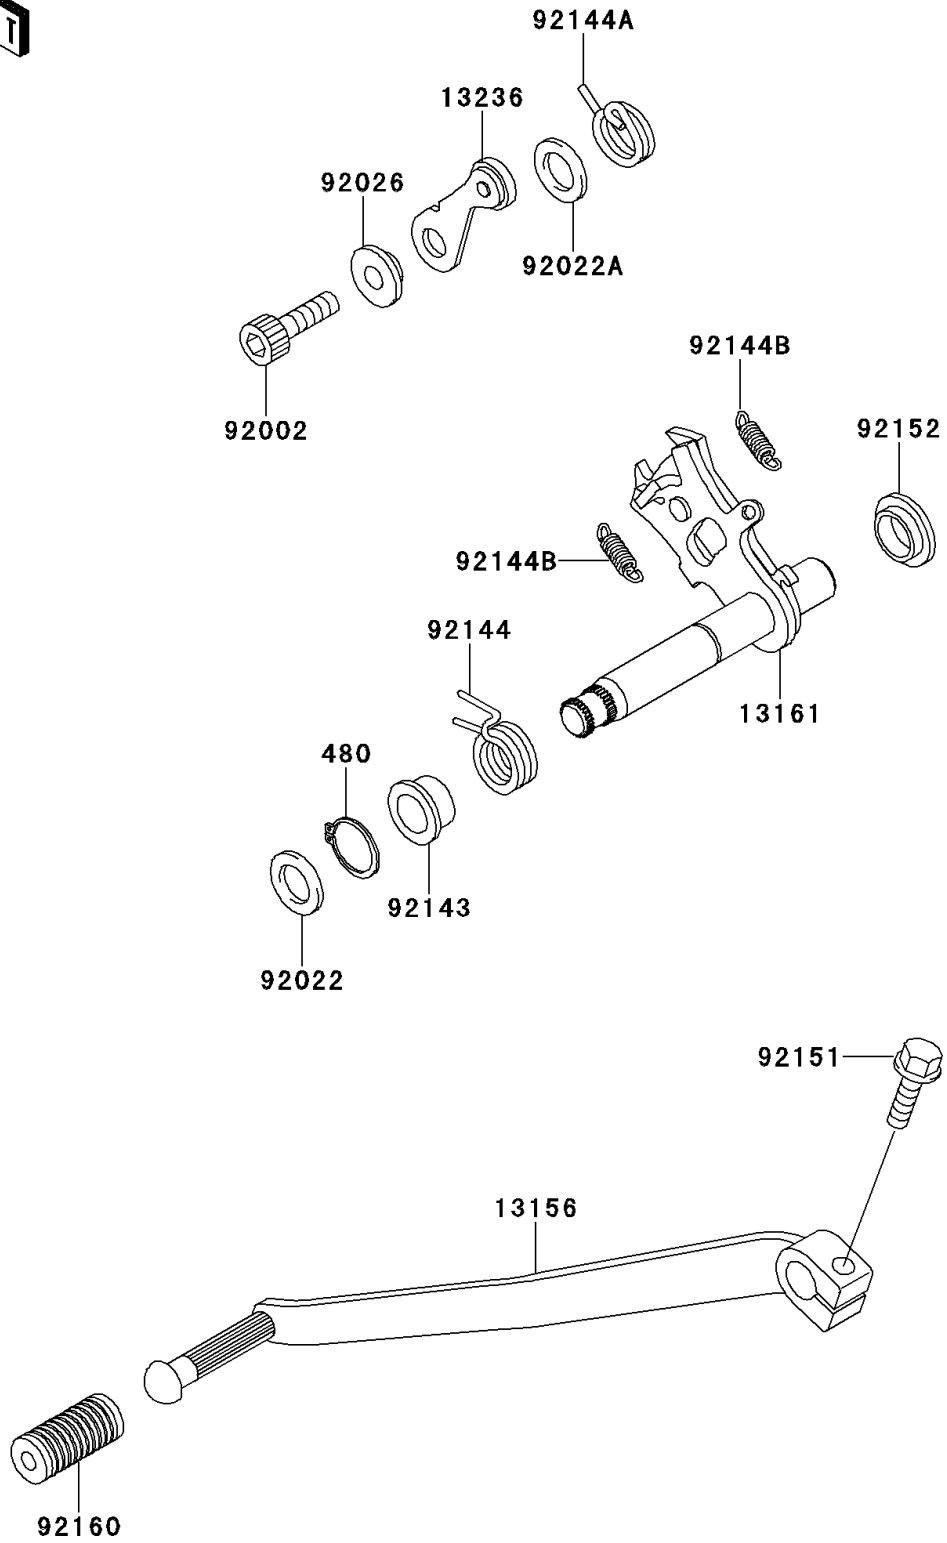

# 2001 W650 PARTS DIAGRAM

Gear Change Mechanism

E1370

# 2001 W650 PARTS LIST

Gear Change Mechanism

ITEM NAME	PART NUMBER	QUANTITY
-----------	-------------	----------