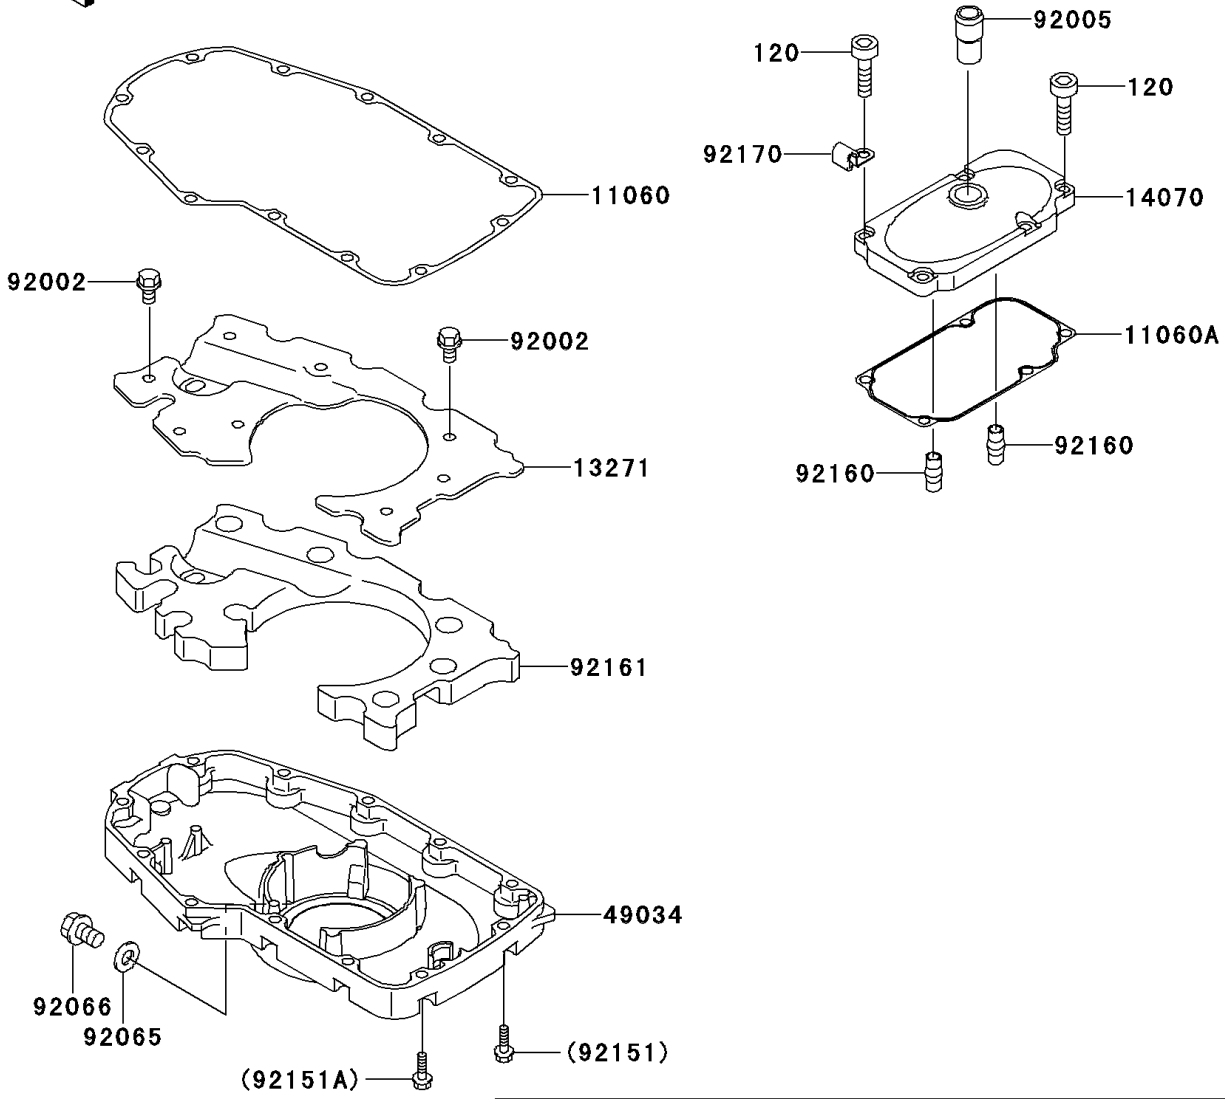

# 2000 W650 PARTS DIAGRAM

Breather Cover/Oil Pan

E1432

## 2000 W650 PARTS LIST

### Breather Cover/Oil Pan

ITEM NAME	PART NUMBER	QUANTITY
BOLT-SOCKET (Ref # 120)	120R0622	5
GASKET,OIL PAN (Ref # 11060)	11060-1895	1
GASKET,BREATHER BODY COVER (Ref # 11060A)	11060-1930	1
PLATE (Ref # 13271)	13271-1313	1
BODY-BREATHER (Ref # 14070)	14070-1085	1
PAN-OIL (Ref # 49034)	49034-1129	1
BOLT,6X10 (Ref # 92002)	92002-1541	8
FITTING,BREATHER (Ref # 92005)	92005-1238	1
GASKET,12X22X2,DRAIN PLUG (Ref # 92065)	92065-097	1
PLUG,OIL DRAIN,12X15 (Ref # 92066)	92066-1174	1
BOLT,6X25 (Ref # 92151)	92151-1640	10
BOLT,6X25 (Ref # 92151A)	92151-1641	2
DAMPER,BREATHER BODY (Ref # 92160)	92160-1987	2
DAMPER (Ref # 92161)	92161-1073	1
CLAMP,METER HARNESS (Ref # 92170)	92170-1804	1