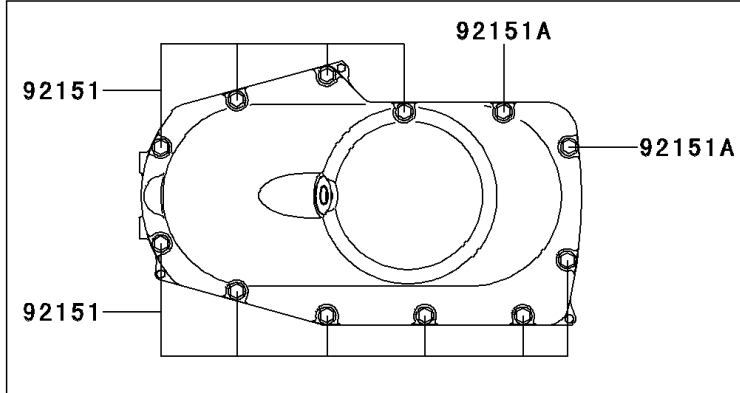

# 2000 W650 PARTS DIAGRAM

Breather Cover/Oil Pan

E1432

## 2000 W650 PARTS LIST

### Breather Cover/Oil Pan

ITEM NAME	PART NUMBER	QUANTITY
BOLT-SOCKET (Ref # 120)	120R0622	5
GASKET,OIL PAN (Ref # 11060)	11060-1895	1
GASKET,BREATHER BODY COVER (Ref # 11060A)	11060-1930	1
PLATE (Ref # 13271)	13271-1313	1
BODY-BREATHER (Ref # 14070)	14070-1085	1
PAN-OIL (Ref # 49034)	49034-1129	1
BOLT,6X10 (Ref # 92002)	92002-1541	8
FITTING,BREATHER (Ref # 92005)	92005-1238	1
GASKET,12X22X2,DRAIN PLUG (Ref # 92065)	92065-097	1
PLUG,OIL DRAIN,12X15 (Ref # 92066)	92066-1174	1
BOLT,6X25 (Ref # 92151)	92151-1640	10
BOLT,6X25 (Ref # 92151A)	92151-1641	2
DAMPER,BREATHER BODY (Ref # 92160)	92160-1987	2
DAMPER (Ref # 92161)	92161-1073	1
CLAMP,METER HARNESS (Ref # 92170)	92170-1804	1