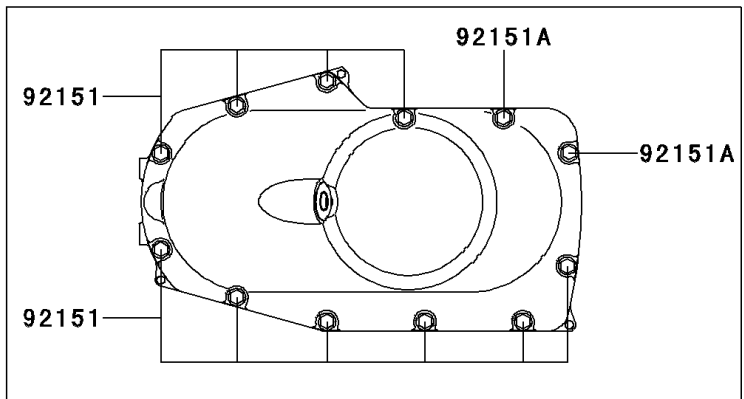

2000 W650 PARTS DIAGRAM

Breather Cover/Oil Pan

E1432

2000 W650 PARTS LIST

Breather Cover/Oil Pan

ITEM NAME	PART NUMBER	QUANTITY
BOLT-SOCKET (Ref # 120)	120R0622	5
GASKET,OIL PAN (Ref # 11060)	11060-1895	1
GASKET,BREATHER BODY COVER (Ref # 11060A)	11060-1930	1
PLATE (Ref # 13271)	13271-1313	1
BODY-BREATHER (Ref # 14070)	14070-1085	1
PAN-OIL (Ref # 49034)	49034-1129	1
BOLT,6X10 (Ref # 92002)	92002-1541	8
FITTING,BREATHER (Ref # 92005)	92005-1238	1
GASKET,12X22X2,DRAIN PLUG (Ref # 92065)	92065-097	1
PLUG,OIL DRAIN,12X15 (Ref # 92066)	92066-1174	1
BOLT,6X25 (Ref # 92151)	92151-1640	10
BOLT,6X25 (Ref # 92151A)	92151-1641	2
DAMPER,BREATHER BODY (Ref # 92160)	92160-1987	2
DAMPER (Ref # 92161)	92161-1073	1
CLAMP,METER HARNESS (Ref # 92170)	92170-1804	1