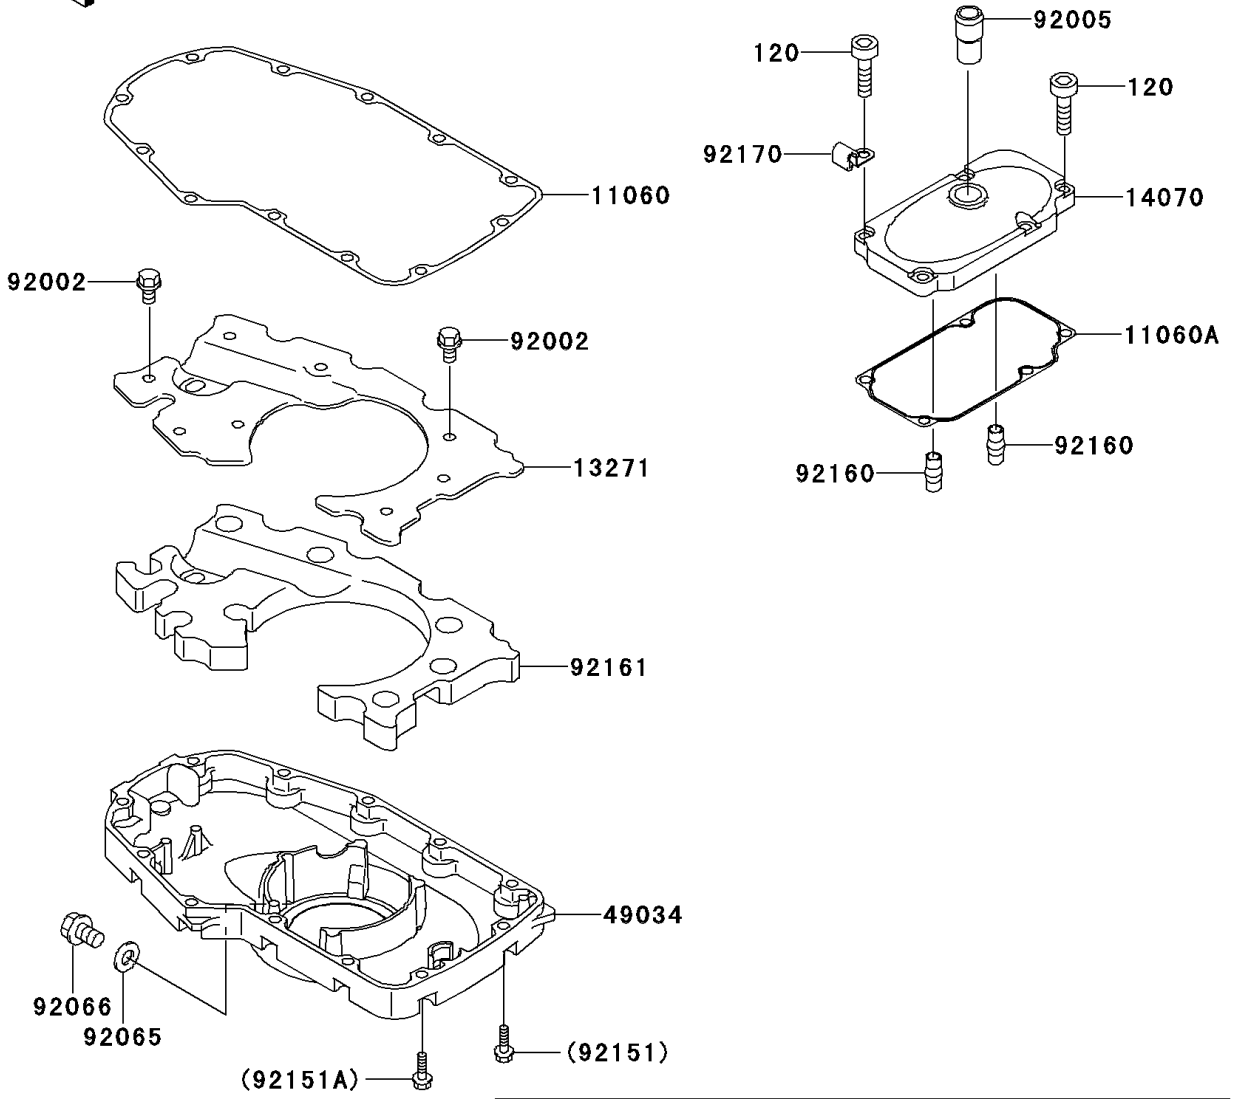

2000 W650 PARTS DIAGRAM

Breather Cover/Oil Pan

E1432

2000 W650 PARTS LIST

Breather Cover/Oil Pan

ITEM NAME	PART NUMBER	QUANTITY
BOLT-SOCKET (Ref # 120)	120R0622	5
GASKET,OIL PAN (Ref # 11060)	11060-1895	1
GASKET,BREATHER BODY COVER (Ref # 11060A)	11060-1930	1
PLATE (Ref # 13271)	13271-1313	1
BODY-BREATHER (Ref # 14070)	14070-1085	1
PAN-OIL (Ref # 49034)	49034-1129	1
BOLT,6X10 (Ref # 92002)	92002-1541	8
FITTING,BREATHER (Ref # 92005)	92005-1238	1
GASKET,12X22X2,DRAIN PLUG (Ref # 92065)	92065-097	1
PLUG,OIL DRAIN,12X15 (Ref # 92066)	92066-1174	1
BOLT,6X25 (Ref # 92151)	92151-1640	10
BOLT,6X25 (Ref # 92151A)	92151-1641	2
DAMPER,BREATHER BODY (Ref # 92160)	92160-1987	2
DAMPER (Ref # 92161)	92161-1073	1
CLAMP,METER HARNESS (Ref # 92170)	92170-1804	1