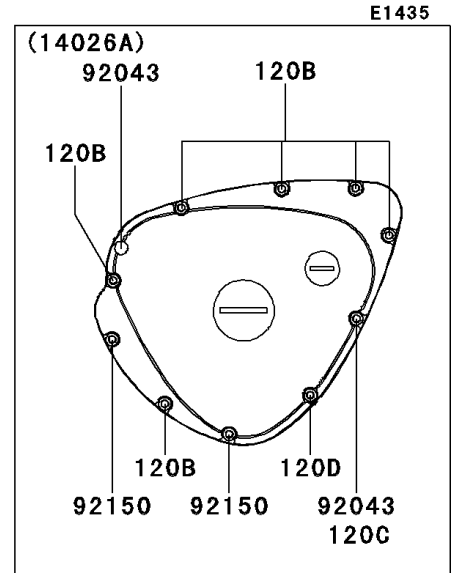

# 2000 W650 PARTS DIAGRAM

Left Engine Cover(s)

## 2000 W650 PARTS LIST

### Left Engine Cover(s)

ITEM NAME	PART NUMBER	QUANTITY
BOLT-SOCKET (Ref # 120)	120R0616	1
BOLT-SOCKET (Ref # 120A)	120R0625	1
BOLT-SOCKET (Ref # 120B)	120R0635	8
BOLT-SOCKET,6X40 (Ref # 120C)	120R0640	1
BOLT-SOCKET (Ref # 120D)	120R0645	2
BOLT-SOCKET (Ref # 120E)	120R0650	1
O RING (Ref # 670)	670D1505	4
CAP,GENERATOR (Ref # 11012)	11012-1817	1
GASKET,GENERATOR COVER (Ref # 11060)	11060-1892	1
GASKET,TRANSMISSION COVER (Ref # 11060A)	11060-1893	1
SWITCH-COMP (Ref # 13151)	13151-1089	1
PLATE,SOUND ARRESTOR (Ref # 13271)	13271-1223	1
HOLDER,CLUTCH CABLE (Ref # 13280)	13280-1109	1
COVER-CHAIN,INSIDE (Ref # 14026)	14026-1261	1
COVER-CHAIN (Ref # 14026A)	14026-1263	1
COVER-GENERATOR (Ref # 14031)	14031-1366	1
COVER,TRANSMISSION (Ref # 14091)	14091-1084	1
SENSOR (Ref # 21176)	21176-1090	1
BOLT,6X10 (Ref # 92002)	92002-1541	5
SCREW,5X16 (Ref # 92009)	92009-1571	2
PIN,6.2X8X14 (Ref # 92043)	92043-1263	5
PIN (Ref # 92043A)	92043-1588	2
BEARING-NEEDLE,HK1312 (Ref # 92046)	92046-1148	1
SEAL-OIL,TC13225.5 (Ref # 92049)	92049-1519	1
RING-O (Ref # 92055)	92055-1146	1
RING-O,39.4X3.1 (Ref # 92055A)	92055-1618	1
RING-O,27.7X2.4 (Ref # 92055B)	92055-1619	1
PLUG (Ref # 92066)	92066-1397	1
BOLT,SOCKET,6X35 (Ref # 92150)	92150-1887	2

## 2000 W650 PARTS LIST

Left Engine Cover(s)

ITEM NAME	PART NUMBER	QUANTITY
BOLT,6X40 (Ref # 92151)	92151-1131	2
BOLT,6X50 (Ref # 92151A)	92151-1234	1
BOLT,5X12 (Ref # 92151B)	92151-1249	1
BOLT,6X25 (Ref # 92151C)	92151-1640	4
BOLT,6X16 (Ref # 92151D)	92151-1644	2
BOLT,6X35 (Ref # 92151E)	92151-1646	2
DAMPER,SOUND ARRESTOR (Ref # 92161)	92161-1052	1