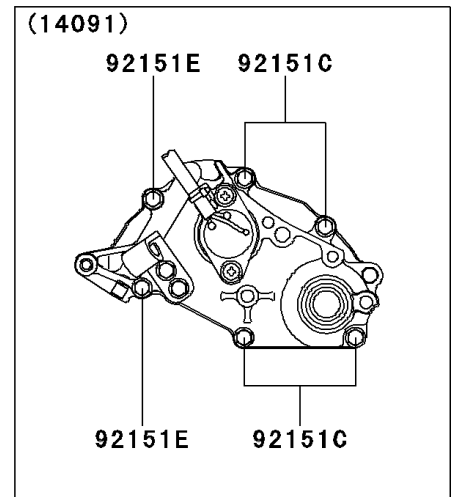

# 2000 W650 PARTS DIAGRAM

Left Engine Cover(s)

## 2000 W650 PARTS LIST

### Left Engine Cover(s)

ITEM NAME	PART NUMBER	QUANTITY
BOLT-SOCKET (Ref # 120)	120R0616	1
BOLT-SOCKET (Ref # 120A)	120R0625	1
BOLT-SOCKET (Ref # 120B)	120R0635	8
BOLT-SOCKET,6X40 (Ref # 120C)	120R0640	1
BOLT-SOCKET (Ref # 120D)	120R0645	2
BOLT-SOCKET (Ref # 120E)	120R0650	1
O RING (Ref # 670)	670D1505	4
CAP,GENERATOR (Ref # 11012)	11012-1817	1
GASKET,GENERATOR COVER (Ref # 11060)	11060-1892	1
GASKET,TRANSMISSION COVER (Ref # 11060A)	11060-1893	1
SWITCH-COMP (Ref # 13151)	13151-1089	1
PLATE,SOUND ARRESTOR (Ref # 13271)	13271-1223	1
HOLDER,CLUTCH CABLE (Ref # 13280)	13280-1109	1
COVER-CHAIN,INSIDE (Ref # 14026)	14026-1261	1
COVER-CHAIN (Ref # 14026A)	14026-1263	1
COVER-GENERATOR (Ref # 14031)	14031-1366	1
COVER,TRANSMISSION (Ref # 14091)	14091-1084	1
SENSOR (Ref # 21176)	21176-1090	1
BOLT,6X10 (Ref # 92002)	92002-1541	5
SCREW,5X16 (Ref # 92009)	92009-1571	2
PIN,6.2X8X14 (Ref # 92043)	92043-1263	5
PIN (Ref # 92043A)	92043-1588	2
BEARING-NEEDLE,HK1312 (Ref # 92046)	92046-1148	1
SEAL-OIL,TC13225.5 (Ref # 92049)	92049-1519	1
RING-O (Ref # 92055)	92055-1146	1
RING-O,39.4X3.1 (Ref # 92055A)	92055-1618	1
RING-O,27.7X2.4 (Ref # 92055B)	92055-1619	1
PLUG (Ref # 92066)	92066-1397	1
BOLT,SOCKET,6X35 (Ref # 92150)	92150-1887	2

## 2000 W650 PARTS LIST

Left Engine Cover(s)

ITEM NAME	PART NUMBER	QUANTITY
BOLT,6X40 (Ref # 92151)	92151-1131	2
BOLT,6X50 (Ref # 92151A)	92151-1234	1
BOLT,5X12 (Ref # 92151B)	92151-1249	1
BOLT,6X25 (Ref # 92151C)	92151-1640	4
BOLT,6X16 (Ref # 92151D)	92151-1644	2
BOLT,6X35 (Ref # 92151E)	92151-1646	2
DAMPER,SOUND ARRESTOR (Ref # 92161)	92161-1052	1