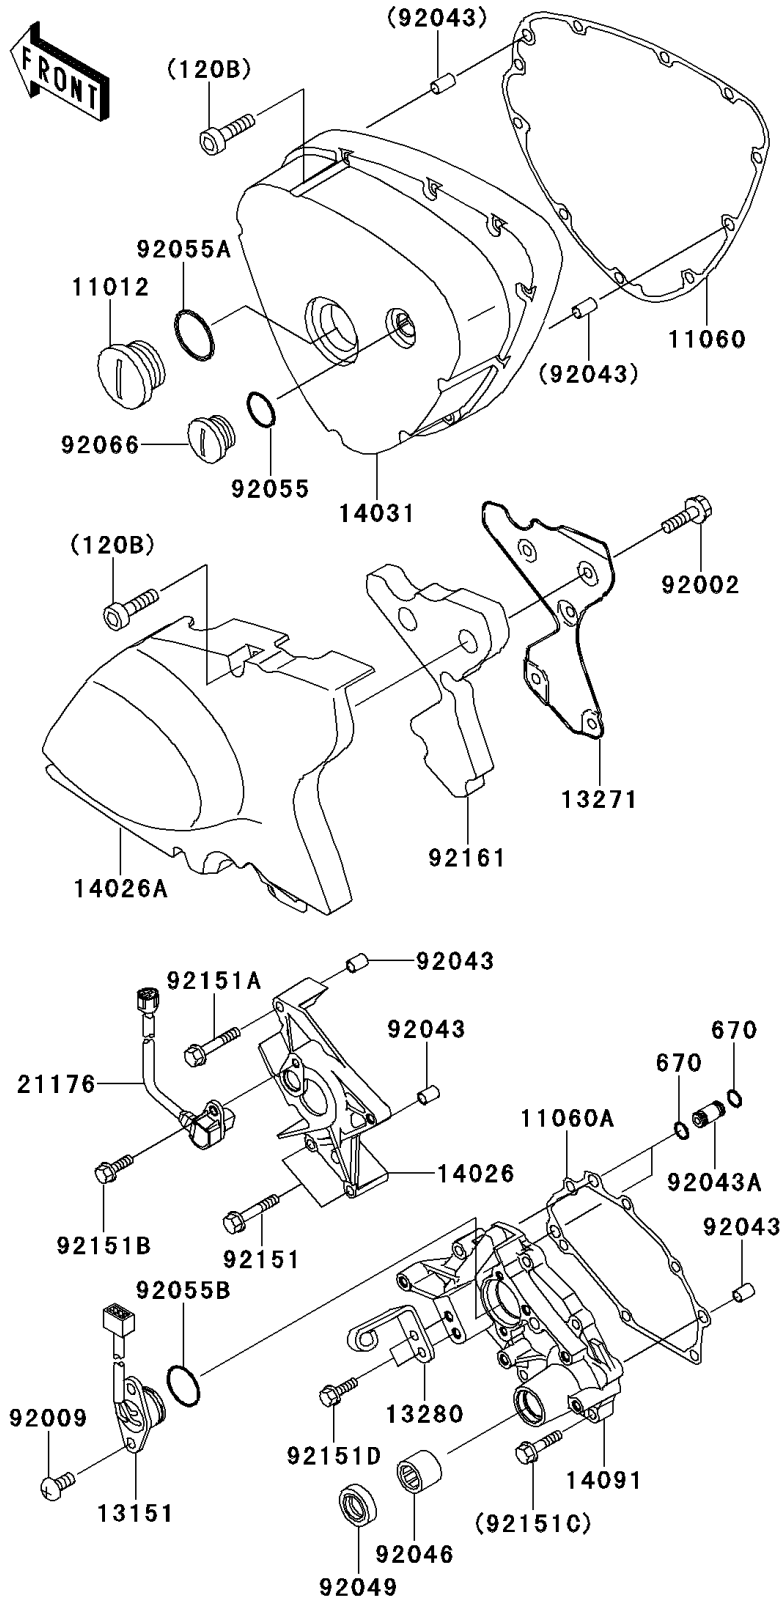

# 2000 W650 PARTS DIAGRAM

Left Engine Cover(s)

## 2000 W650 PARTS LIST

### Left Engine Cover(s)

ITEM NAME	PART NUMBER	QUANTITY
BOLT-SOCKET (Ref # 120)	120R0616	1
BOLT-SOCKET (Ref # 120A)	120R0625	1
BOLT-SOCKET (Ref # 120B)	120R0635	8
BOLT-SOCKET,6X40 (Ref # 120C)	120R0640	1
BOLT-SOCKET (Ref # 120D)	120R0645	2
BOLT-SOCKET (Ref # 120E)	120R0650	1
O RING (Ref # 670)	670D1505	4
CAP,GENERATOR (Ref # 11012)	11012-1817	1
GASKET,GENERATOR COVER (Ref # 11060)	11060-1892	1
GASKET,TRANSMISSION COVER (Ref # 11060A)	11060-1893	1
SWITCH-COMP (Ref # 13151)	13151-1089	1
PLATE,SOUND ARRESTOR (Ref # 13271)	13271-1223	1
HOLDER,CLUTCH CABLE (Ref # 13280)	13280-1109	1
COVER-CHAIN,INSIDE (Ref # 14026)	14026-1261	1
COVER-CHAIN (Ref # 14026A)	14026-1263	1
COVER-GENERATOR (Ref # 14031)	14031-1366	1
COVER,TRANSMISSION (Ref # 14091)	14091-1084	1
SENSOR (Ref # 21176)	21176-1090	1
BOLT,6X10 (Ref # 92002)	92002-1541	5
SCREW,5X16 (Ref # 92009)	92009-1571	2
PIN,6.2X8X14 (Ref # 92043)	92043-1263	5
PIN (Ref # 92043A)	92043-1588	2
BEARING-NEEDLE,HK1312 (Ref # 92046)	92046-1148	1
SEAL-OIL,TC13225.5 (Ref # 92049)	92049-1519	1
RING-O (Ref # 92055)	92055-1146	1
RING-O,39.4X3.1 (Ref # 92055A)	92055-1618	1
RING-O,27.7X2.4 (Ref # 92055B)	92055-1619	1
PLUG (Ref # 92066)	92066-1397	1
BOLT,SOCKET,6X35 (Ref # 92150)	92150-1887	2

## 2000 W650 PARTS LIST

Left Engine Cover(s)

ITEM NAME	PART NUMBER	QUANTITY
BOLT,6X40 (Ref # 92151)	92151-1131	2
BOLT,6X50 (Ref # 92151A)	92151-1234	1
BOLT,5X12 (Ref # 92151B)	92151-1249	1
BOLT,6X25 (Ref # 92151C)	92151-1640	4
BOLT,6X16 (Ref # 92151D)	92151-1644	2
BOLT,6X35 (Ref # 92151E)	92151-1646	2
DAMPER,SOUND ARRESTOR (Ref # 92161)	92161-1052	1