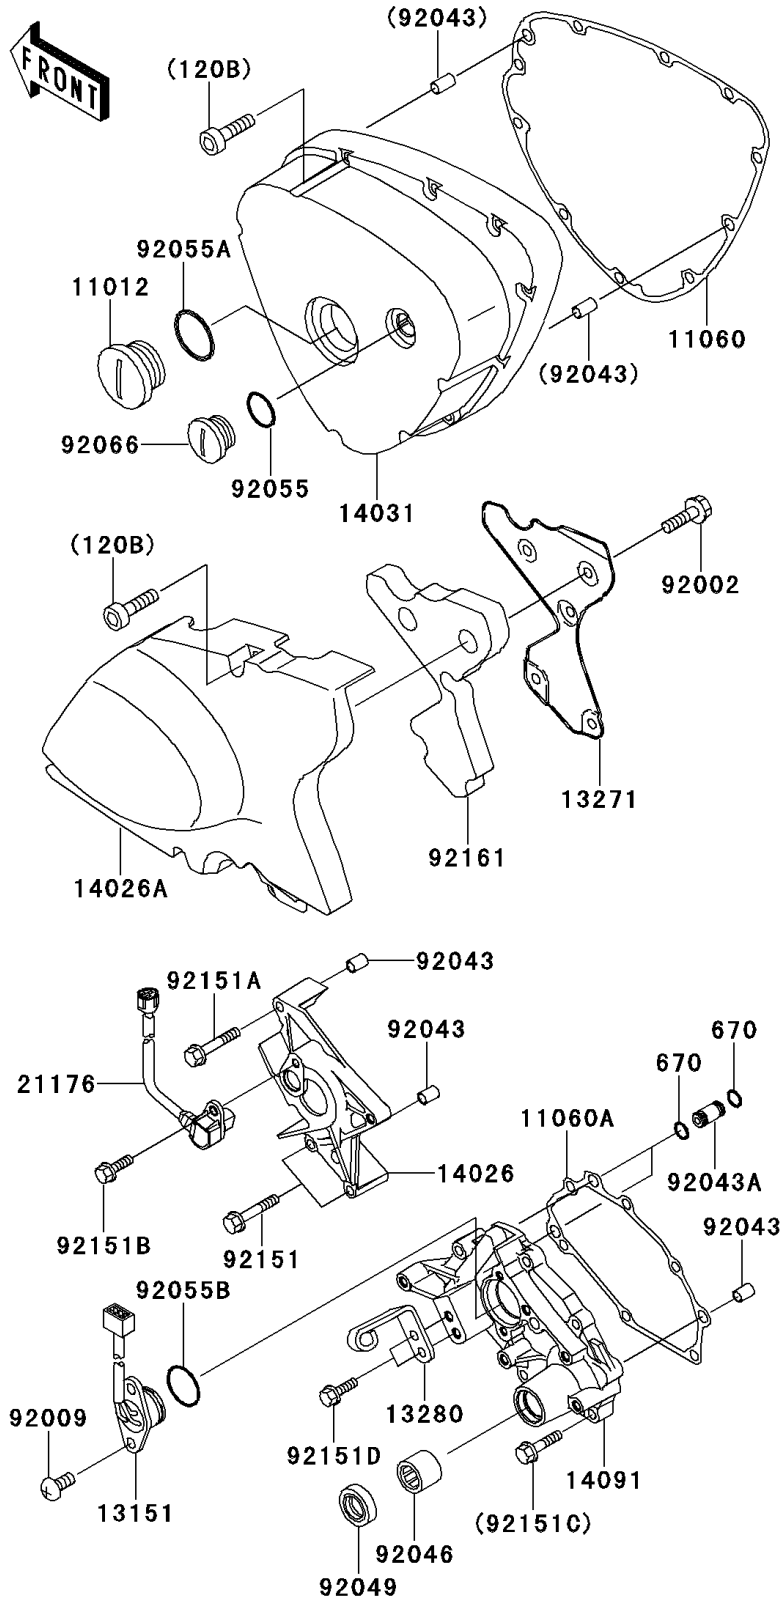

2001 W650 PARTS DIAGRAM

Left Engine Cover(s)

2001 W650 PARTS LIST

Left Engine Cover(s)

ITEM NAME	PART NUMBER	QUANTITY
-----------	-------------	----------