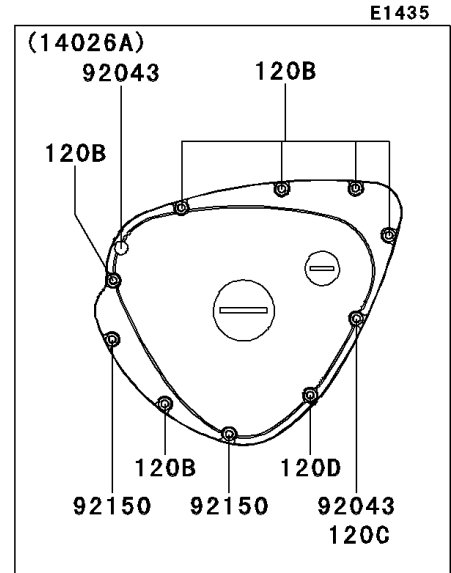

2001 W650 PARTS DIAGRAM

Left Engine Cover(s)

2001 W650 PARTS LIST

Left Engine Cover(s)

ITEM NAME	PART NUMBER	QUANTITY
-----------	-------------	----------