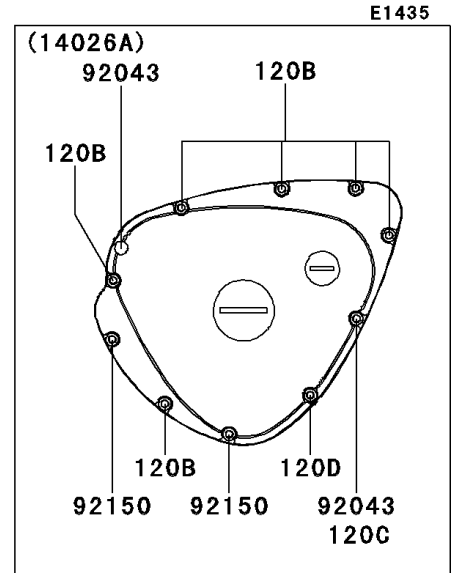

# 2002 W650 (Canada Only) PARTS DIAGRAM

Left Engine Cover(s)

## 2002 W650 (Canada Only) PARTS LIST

Left Engine Cover(s)

ITEM NAME	PART NUMBER	QUANTITY
BOLT-SOCKET (Ref # 120)	120R0616	1
BOLT-SOCKET (Ref # 120A)	120R0625	1
BOLT-SOCKET (Ref # 120B)	120R0635	8
BOLT-SOCKET,6X40 (Ref # 120C)	120R0640	1
BOLT-SOCKET (Ref # 120D)	120R0645	2
BOLT-SOCKET (Ref # 120E)	120R0650	1
O RING (Ref # 670)	670D1505	4
CAP,GENERATOR (Ref # 11012)	11012-1817	1
GASKET,GENERATOR COVER (Ref # 11060)	11060-1892	1
GASKET,TRANSMISSION COVER (Ref # 11060A)	11060-1893	1
SWITCH-COMP (Ref # 13151)	13151-1089	1
PLATE,SOUND ARRESTOR (Ref # 13271)	13271-1223	1
HOLDER,CLUTCH CABLE (Ref # 13280)	13280-1109	1
COVER-CHAIN,INSIDE (Ref # 14026)	14026-1261	1
COVER-CHAIN (Ref # 14026A)	14026-1263	1
COVER-GENERATOR (Ref # 14031)	14031-1366	1
COVER,TRANSMISSION (Ref # 14091)	14091-1084	1
SENSOR (Ref # 21176)	21176-1090	1
BOLT,6X10 (Ref # 92002)	92002-1541	5
SCREW,5X16 (Ref # 92009)	92009-1571	2
PIN,6.2X8X14 (Ref # 92043)	92043-1263	5
PIN (Ref # 92043A)	92043-1588	2
BEARING-NEEDLE,HK1312 (Ref # 92046)	92046-1148	1
SEAL-OIL,TC13225.5 (Ref # 92049)	92049-1519	1
RING-O (Ref # 92055)	92055-1146	1
RING-O,39.4X3.1 (Ref # 92055A)	92055-1618	1
RING-O,27.7X2.4 (Ref # 92055B)	92055-1619	1
PLUG (Ref # 92066)	92066-1397	1
BOLT,SOCKET,6X35 (Ref # 92150)	92150-1887	2

## 2002 W650 (Canada Only) PARTS LIST

Left Engine Cover(s)

ITEM NAME	PART NUMBER	QUANTITY
BOLT,6X40 (Ref # 92151)	92151-1131	2
BOLT,6X50 (Ref # 92151A)	92151-1234	1
BOLT,5X12 (Ref # 92151B)	92151-1249	1
BOLT,6X25 (Ref # 92151C)	92151-1640	4
BOLT,6X16 (Ref # 92151D)	92151-1644	2
BOLT,6X35 (Ref # 92151E)	92151-1646	2
DAMPER,SOUND ARRESTOR (Ref # 92161)	92161-1052	1