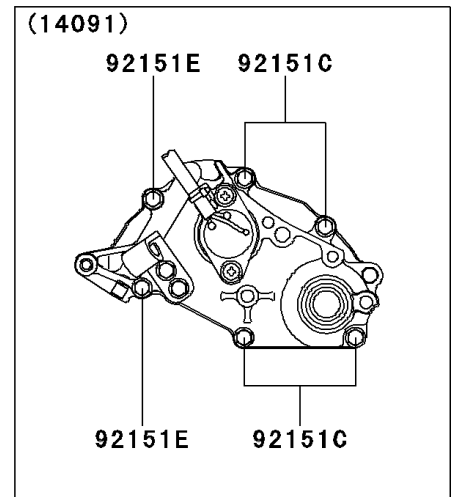

# 2002 W650 (Canada Only) PARTS DIAGRAM

Left Engine Cover(s)

## 2002 W650 (Canada Only) PARTS LIST

Left Engine Cover(s)

ITEM NAME	PART NUMBER	QUANTITY
BOLT-SOCKET (Ref # 120)	120R0616	1
BOLT-SOCKET (Ref # 120A)	120R0625	1
BOLT-SOCKET (Ref # 120B)	120R0635	8
BOLT-SOCKET,6X40 (Ref # 120C)	120R0640	1
BOLT-SOCKET (Ref # 120D)	120R0645	2
BOLT-SOCKET (Ref # 120E)	120R0650	1
O RING (Ref # 670)	670D1505	4
CAP,GENERATOR (Ref # 11012)	11012-1817	1
GASKET,GENERATOR COVER (Ref # 11060)	11060-1892	1
GASKET,TRANSMISSION COVER (Ref # 11060A)	11060-1893	1
SWITCH-COMP (Ref # 13151)	13151-1089	1
PLATE,SOUND ARRESTOR (Ref # 13271)	13271-1223	1
HOLDER,CLUTCH CABLE (Ref # 13280)	13280-1109	1
COVER-CHAIN,INSIDE (Ref # 14026)	14026-1261	1
COVER-CHAIN (Ref # 14026A)	14026-1263	1
COVER-GENERATOR (Ref # 14031)	14031-1366	1
COVER,TRANSMISSION (Ref # 14091)	14091-1084	1
SENSOR (Ref # 21176)	21176-1090	1
BOLT,6X10 (Ref # 92002)	92002-1541	5
SCREW,5X16 (Ref # 92009)	92009-1571	2
PIN,6.2X8X14 (Ref # 92043)	92043-1263	5
PIN (Ref # 92043A)	92043-1588	2
BEARING-NEEDLE,HK1312 (Ref # 92046)	92046-1148	1
SEAL-OIL,TC13225.5 (Ref # 92049)	92049-1519	1
RING-O (Ref # 92055)	92055-1146	1
RING-O,39.4X3.1 (Ref # 92055A)	92055-1618	1
RING-O,27.7X2.4 (Ref # 92055B)	92055-1619	1
PLUG (Ref # 92066)	92066-1397	1
BOLT,SOCKET,6X35 (Ref # 92150)	92150-1887	2

## 2002 W650 (Canada Only) PARTS LIST

Left Engine Cover(s)

ITEM NAME	PART NUMBER	QUANTITY
BOLT,6X40 (Ref # 92151)	92151-1131	2
BOLT,6X50 (Ref # 92151A)	92151-1234	1
BOLT,5X12 (Ref # 92151B)	92151-1249	1
BOLT,6X25 (Ref # 92151C)	92151-1640	4
BOLT,6X16 (Ref # 92151D)	92151-1644	2
BOLT,6X35 (Ref # 92151E)	92151-1646	2
DAMPER,SOUND ARRESTOR (Ref # 92161)	92161-1052	1