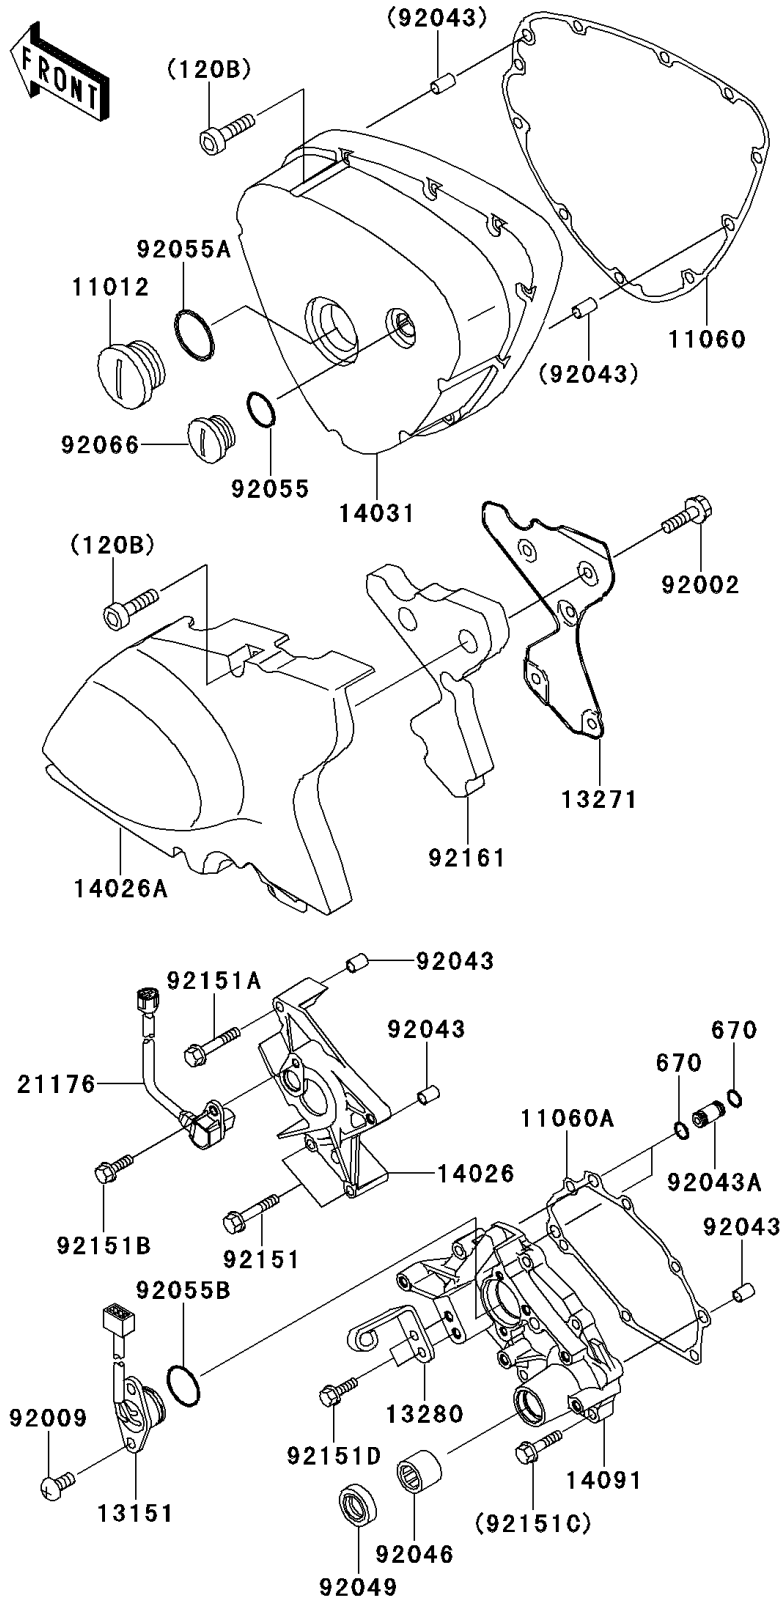

# 2002 W650 (Canada Only) PARTS DIAGRAM

Left Engine Cover(s)

## 2002 W650 (Canada Only) PARTS LIST

Left Engine Cover(s)

ITEM NAME	PART NUMBER	QUANTITY
BOLT-SOCKET (Ref # 120)	120R0616	1
BOLT-SOCKET (Ref # 120A)	120R0625	1
BOLT-SOCKET (Ref # 120B)	120R0635	8
BOLT-SOCKET,6X40 (Ref # 120C)	120R0640	1
BOLT-SOCKET (Ref # 120D)	120R0645	2
BOLT-SOCKET (Ref # 120E)	120R0650	1
O RING (Ref # 670)	670D1505	4
CAP,GENERATOR (Ref # 11012)	11012-1817	1
GASKET,GENERATOR COVER (Ref # 11060)	11060-1892	1
GASKET,TRANSMISSION COVER (Ref # 11060A)	11060-1893	1
SWITCH-COMP (Ref # 13151)	13151-1089	1
PLATE,SOUND ARRESTOR (Ref # 13271)	13271-1223	1
HOLDER,CLUTCH CABLE (Ref # 13280)	13280-1109	1
COVER-CHAIN,INSIDE (Ref # 14026)	14026-1261	1
COVER-CHAIN (Ref # 14026A)	14026-1263	1
COVER-GENERATOR (Ref # 14031)	14031-1366	1
COVER,TRANSMISSION (Ref # 14091)	14091-1084	1
SENSOR (Ref # 21176)	21176-1090	1
BOLT,6X10 (Ref # 92002)	92002-1541	5
SCREW,5X16 (Ref # 92009)	92009-1571	2
PIN,6.2X8X14 (Ref # 92043)	92043-1263	5
PIN (Ref # 92043A)	92043-1588	2
BEARING-NEEDLE,HK1312 (Ref # 92046)	92046-1148	1
SEAL-OIL,TC13225.5 (Ref # 92049)	92049-1519	1
RING-O (Ref # 92055)	92055-1146	1
RING-O,39.4X3.1 (Ref # 92055A)	92055-1618	1
RING-O,27.7X2.4 (Ref # 92055B)	92055-1619	1
PLUG (Ref # 92066)	92066-1397	1
BOLT,SOCKET,6X35 (Ref # 92150)	92150-1887	2

## 2002 W650 (Canada Only) PARTS LIST

Left Engine Cover(s)

ITEM NAME	PART NUMBER	QUANTITY
BOLT,6X40 (Ref # 92151)	92151-1131	2
BOLT,6X50 (Ref # 92151A)	92151-1234	1
BOLT,5X12 (Ref # 92151B)	92151-1249	1
BOLT,6X25 (Ref # 92151C)	92151-1640	4
BOLT,6X16 (Ref # 92151D)	92151-1644	2
BOLT,6X35 (Ref # 92151E)	92151-1646	2
DAMPER,SOUND ARRESTOR (Ref # 92161)	92161-1052	1