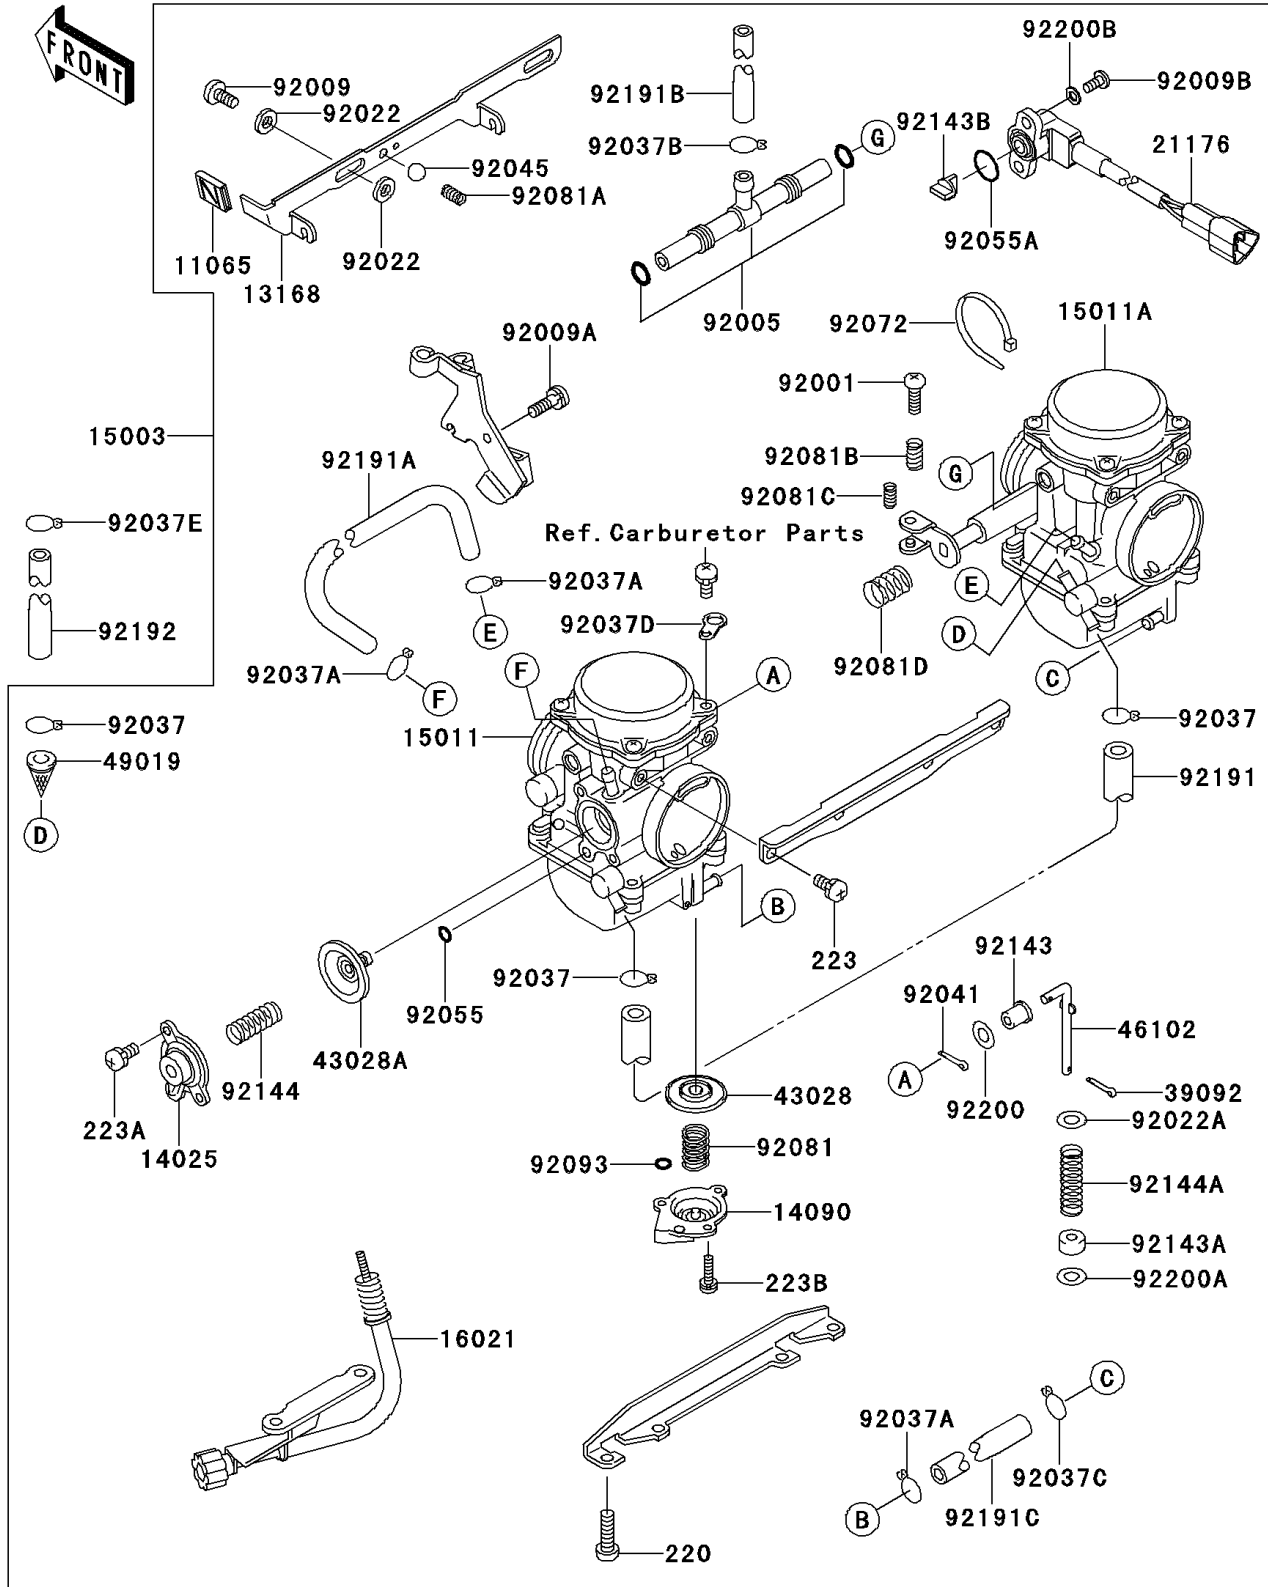

2001 W650 PARTS DIAGRAM

Carburetor

E1611

2001 W650 PARTS LIST

Carburetor

ITEM NAME	PART NUMBER	QUANTITY
CAP,STARTER LEVER (Ref # 11065)	11065-1092	1
LEVER,STARTER (Ref # 13168)	13168-1679	1
COVER,AIR CUT VALVE (Ref # 14025)	14025-1903	1
COVER,ACCELERATOR (Ref # 14090)	14090-1635	1
CARBURETOR-ASSY (Ref # 15003)	15003-1594	1
CARBURETOR,LH (Ref # 15011)	15011-1795	1
CARBURETOR,RH (Ref # 15011A)	15011-1796	1
SCREW-THROTTLE STOP (Ref # 16021)	16021-1228	1
SENSOR (Ref # 21176)	21176-1101	1
PIN-HAIR (Ref # 39092)	39092-1058	1
DIAPHRAGM (Ref # 43028)	43028-1077	1
DIAPHRAGM,4.9MM,AIR CUT VALVE (Ref # 43028A)	43028-1084	1
ROD (Ref # 46102)	46102-1434	1
FILTER-FUEL (Ref # 49019)	49019-1092	1
BOLT,THROTTLE ADJUST (Ref # 92001)	92001-1998	1
FITTING (Ref # 92005)	92005-1326	1
SCREW (Ref # 92009)	92009-1262	2
SCREW,5X10 (Ref # 92009A)	92009-1365	1
SCREW (Ref # 92009B)	92009-1781	2
WASHER,6.1X11X0.8,POLYACETAL (Ref # 92022)	92022-1199	4
WASHER,PLAIN,STOP SPRING (Ref # 92022A)	92022-1480	1
CLAMP,FUEL TUBE (Ref # 92037)	92037-1075	3
CLAMP,TUBE (Ref # 92037A)	92037-1142	3
CLAMP,FUEL TAP HOSE (Ref # 92037B)	92037-1185	1
CLAMP,TUBE (Ref # 92037C)	92037-1396	1
CLAMP,HOSE (Ref # 92037D)	92037-1969	1
CLAMP,TUBE (Ref # 92037E)	92037-1531	1
COTTER (Ref # 92041)	92041-1061	1
BALL,BRASS,SHAFT STOP (Ref # 92045)	92045-1104	1