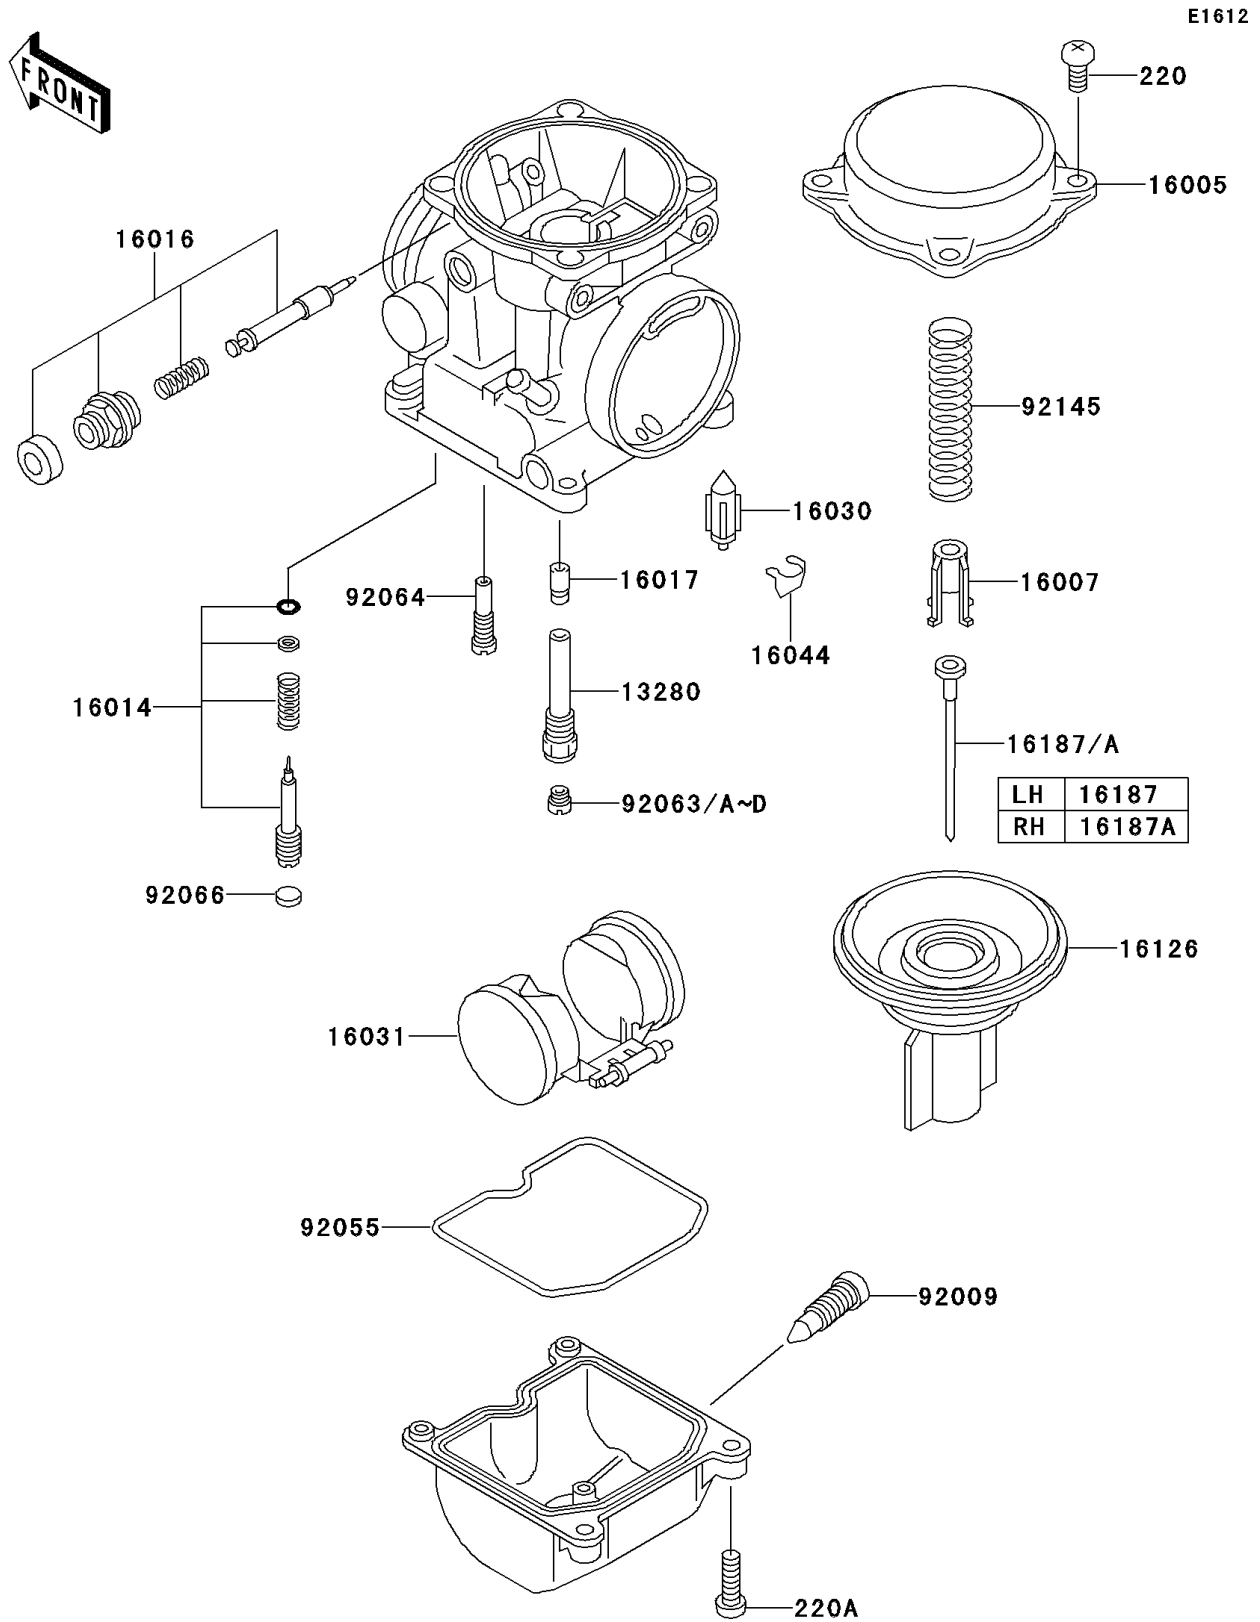

2001 W650 PARTS DIAGRAM

Carburetor Parts

2001 W650 PARTS LIST

Carburetor Parts

ITEM NAME	PART NUMBER	QUANTITY
SCREW-PAN-CROS (Ref # 220)	220B0408	8
SCREW-PAN-CROS (Ref # 220A)	220D0414	8
HOLDER,NEEDLE JET (Ref # 13280)	13280-1158	2
TOP-CHAMBER,MIXING (Ref # 16005)	16005-1065	2
SEAT-SPRING,VALVE (Ref # 16007)	16007-1117	2
SCREW-PILOT AIR (Ref # 16014)	16014-1081	2
PLUNGER (Ref # 16016)	16016-1092	2
JET-NEEDLE (Ref # 16017)	16017-1407	2
VALVE-FLOAT (Ref # 16030)	16030-1057	2
FLOAT (Ref # 16031)	16031-1077	2
CLAMP,FLOAT VALVE (Ref # 16044)	16044-007	2
VALVE,VACUUM (Ref # 16126)	16126-1339	2
NEEDLE-JET,N8GJ (Ref # 16187)	16187-1112	1
NEEDLE-JET,N8GN (Ref # 16187A)	16187-1113	1
SCREW,DRAIN,M6X0.75 (Ref # 92009)	92009-1551	2
RING-O,FLOAT CHAMBER (Ref # 92055)	92055-1518	2
JET-MAIN,#118 (Ref # 92063)	92063-1071	2
JET-MAIN,#120 (Ref # 92063A)	92063-1072	AR
JET-MAIN,#122 (Ref # 92063B)	92063-1073	AR
JET-MAIN,#112 (Ref # 92063C)	92063-1117	AR
JET-MAIN,#115 (Ref # 92063D)	92063-1118	AR
JET-PILOT,#35 (Ref # 92064)	92064-1101	2
PLUG,PILOT AIR SCREW,6.9X2 (Ref # 92066)	92066-1051	2
SPRING,VACUUM VALVE (Ref # 92145)	92145-1064	2