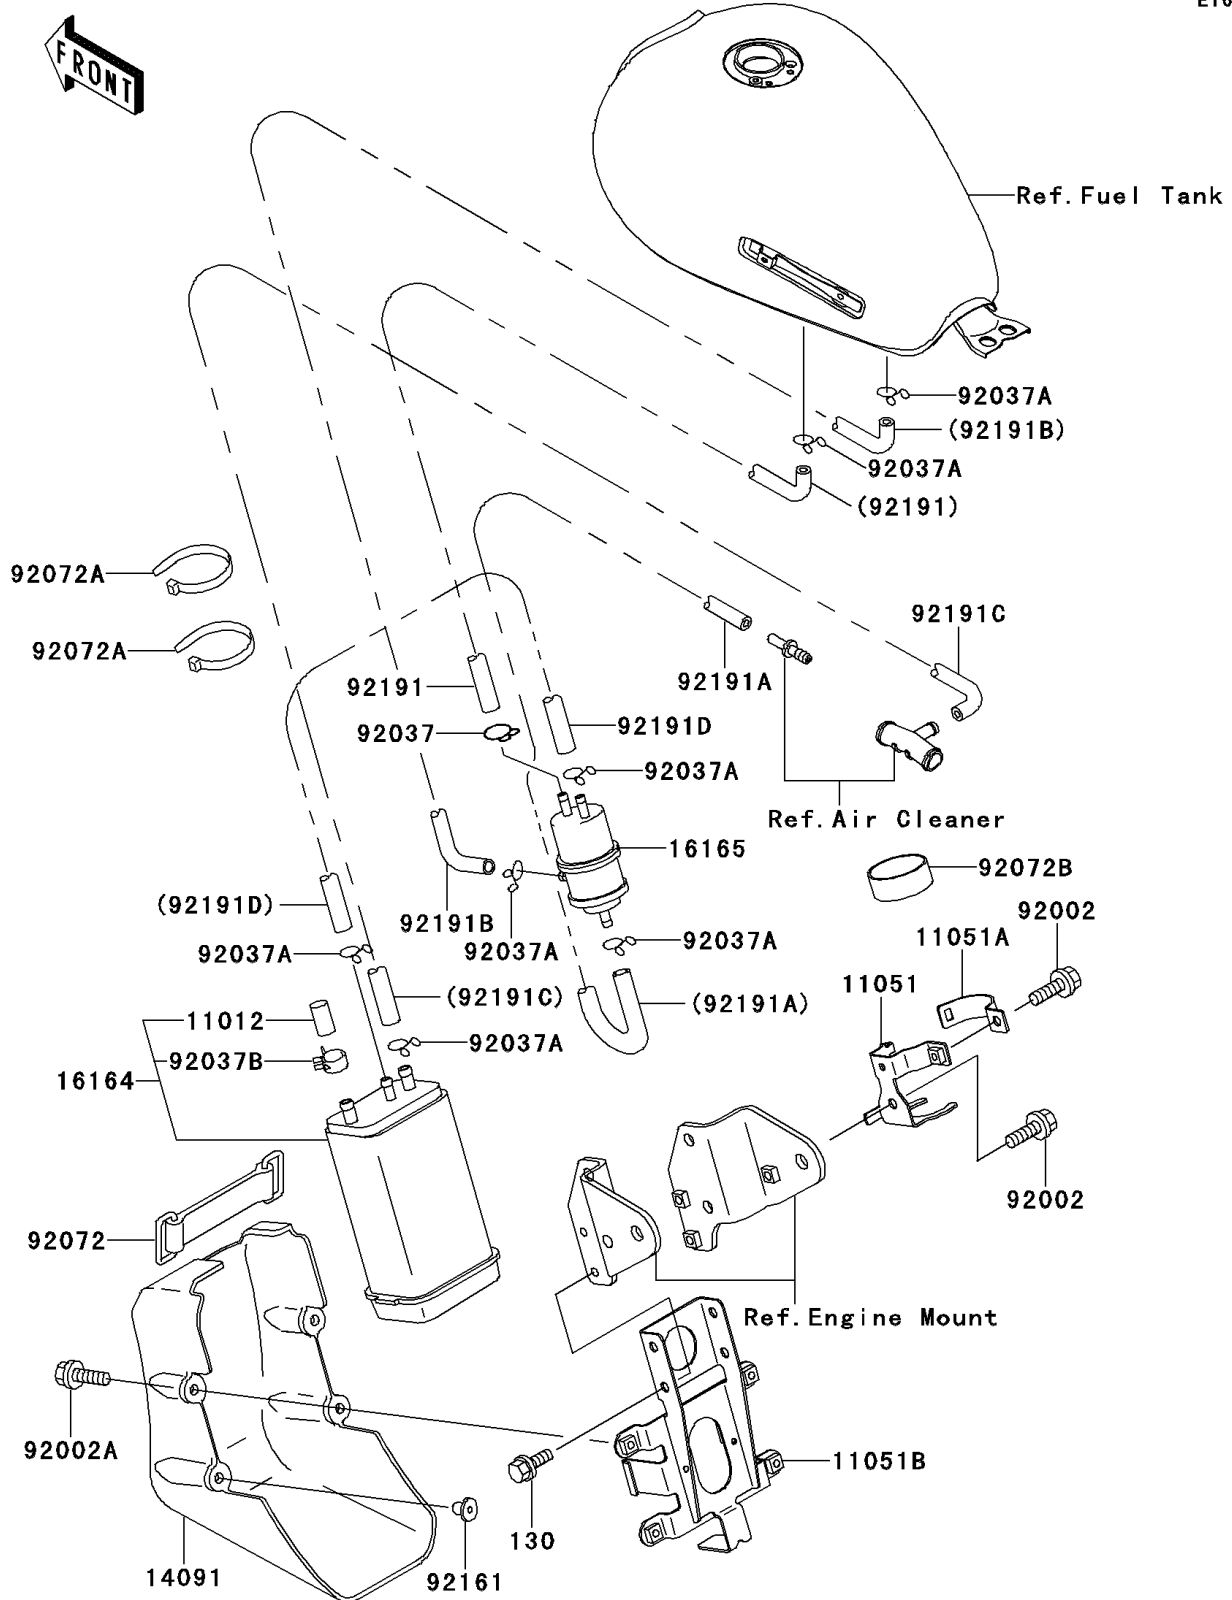

# 2001 W650 PARTS DIAGRAM

## Fuel Evaporative System

E1650

# 2001 W650 PARTS LIST

Fuel Evaporative System

ITEM NAME	PART NUMBER	QUANTITY
-----------	-------------	----------