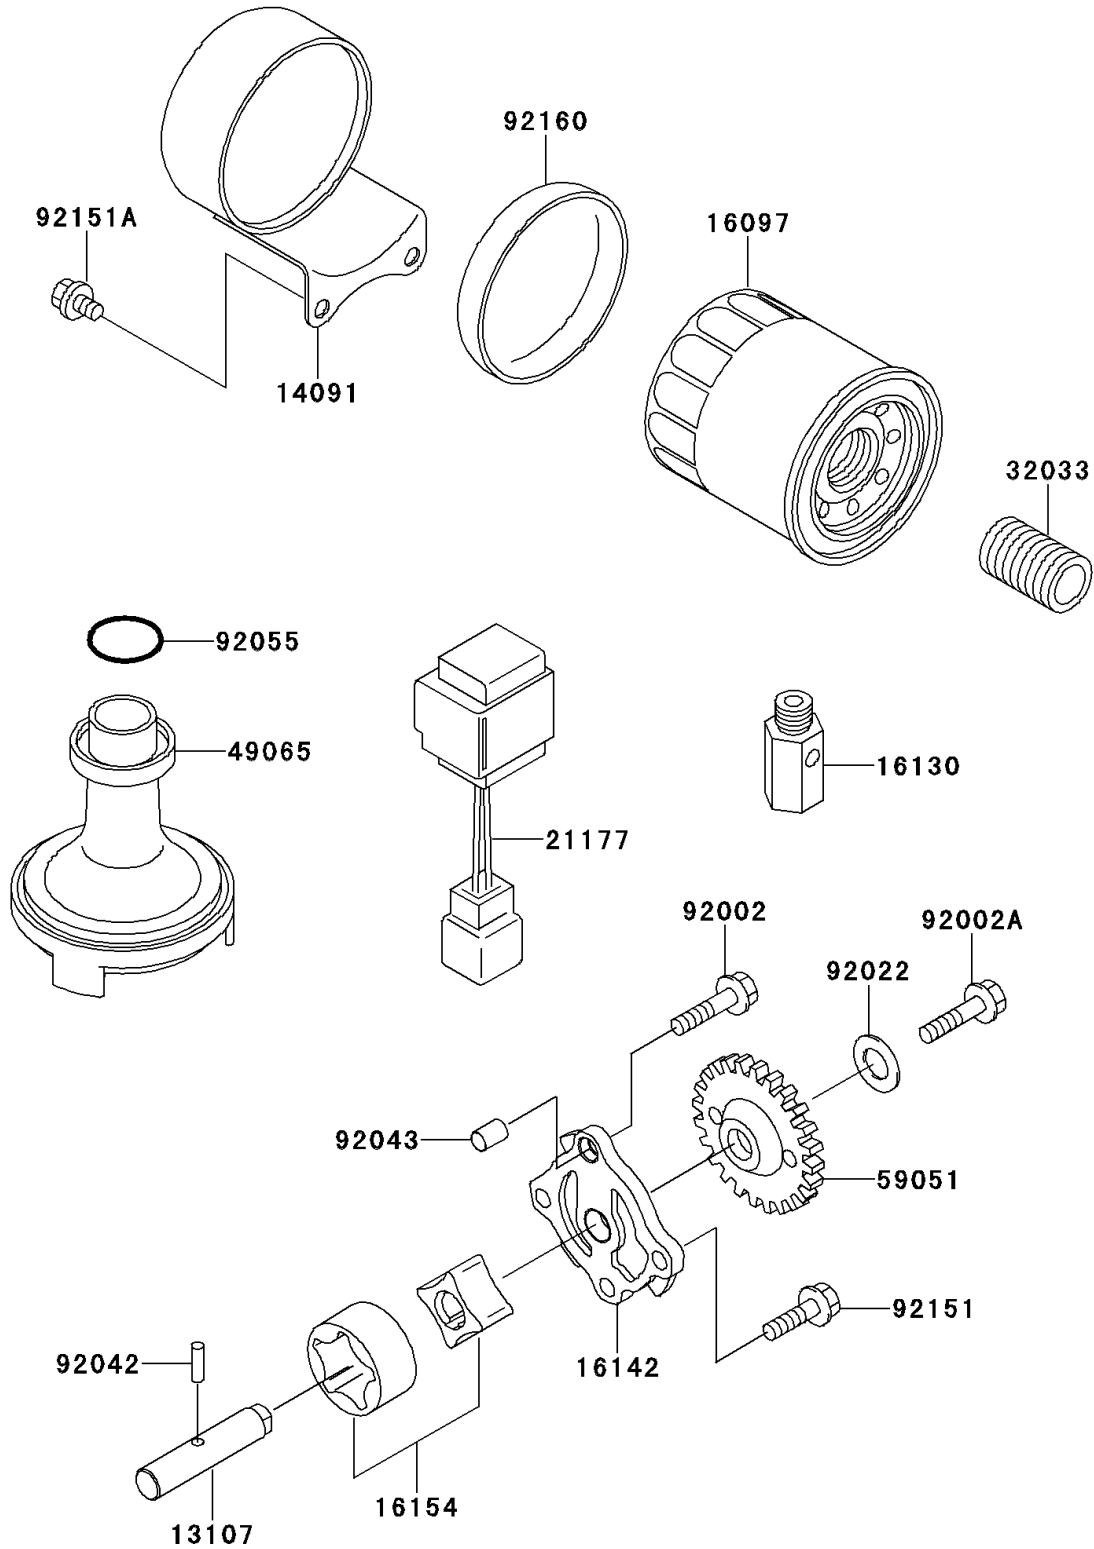

# 2001 W650 PARTS DIAGRAM

Oil Pump/Oil Filter

E1710

## 2001 W650 PARTS LIST

### Oil Pump/Oil Filter

ITEM NAME	PART NUMBER	QUANTITY
SHAFT,OIL PUMP (Ref # 13107)	13107-1411	1
COVER,OIL FILTER (Ref # 14091)	14091-1357	1
FILTER-ASSY-OIL (Ref # 16097)	16097-1068	1
VALVE-ASSY-RELIEF (Ref # 16130)	16130-1058	1
COVER-PUMP,OIL (Ref # 16142)	16142-1155	1
ROTOR-PUMP (Ref # 16154)	16154-1115	1
CONTROLLER,OIL LAMP (Ref # 21177)	21177-1058	1
PIPE,OIL FILTER (Ref # 32033)	32033-1535	1
FILTER-OIL (Ref # 49065)	49065-1082	1
GEAR-SPUR,OIL PUMP (Ref # 59051)	59051-1377	1
BOLT,6X25 (Ref # 92002)	92002-1344	1
BOLT,6X25 (Ref # 92002A)	92002-1582	1
WASHER,6X12.8X1.2 (Ref # 92022)	92022-1827	1
PIN,DOWEL,4X15.8 (Ref # 92042)	92042-014	1
PIN,DOWEL,8X10 (Ref # 92043)	92043-1302	1
RING-O,OIL FILTER (Ref # 92055)	92055-1354	1
BOLT,6X18 (Ref # 92151)	92151-1498	3
BOLT,6X10 (Ref # 92151A)	92151-1502	2
DAMPER,OIL FILTER COVER (Ref # 92160)	92160-1995	1