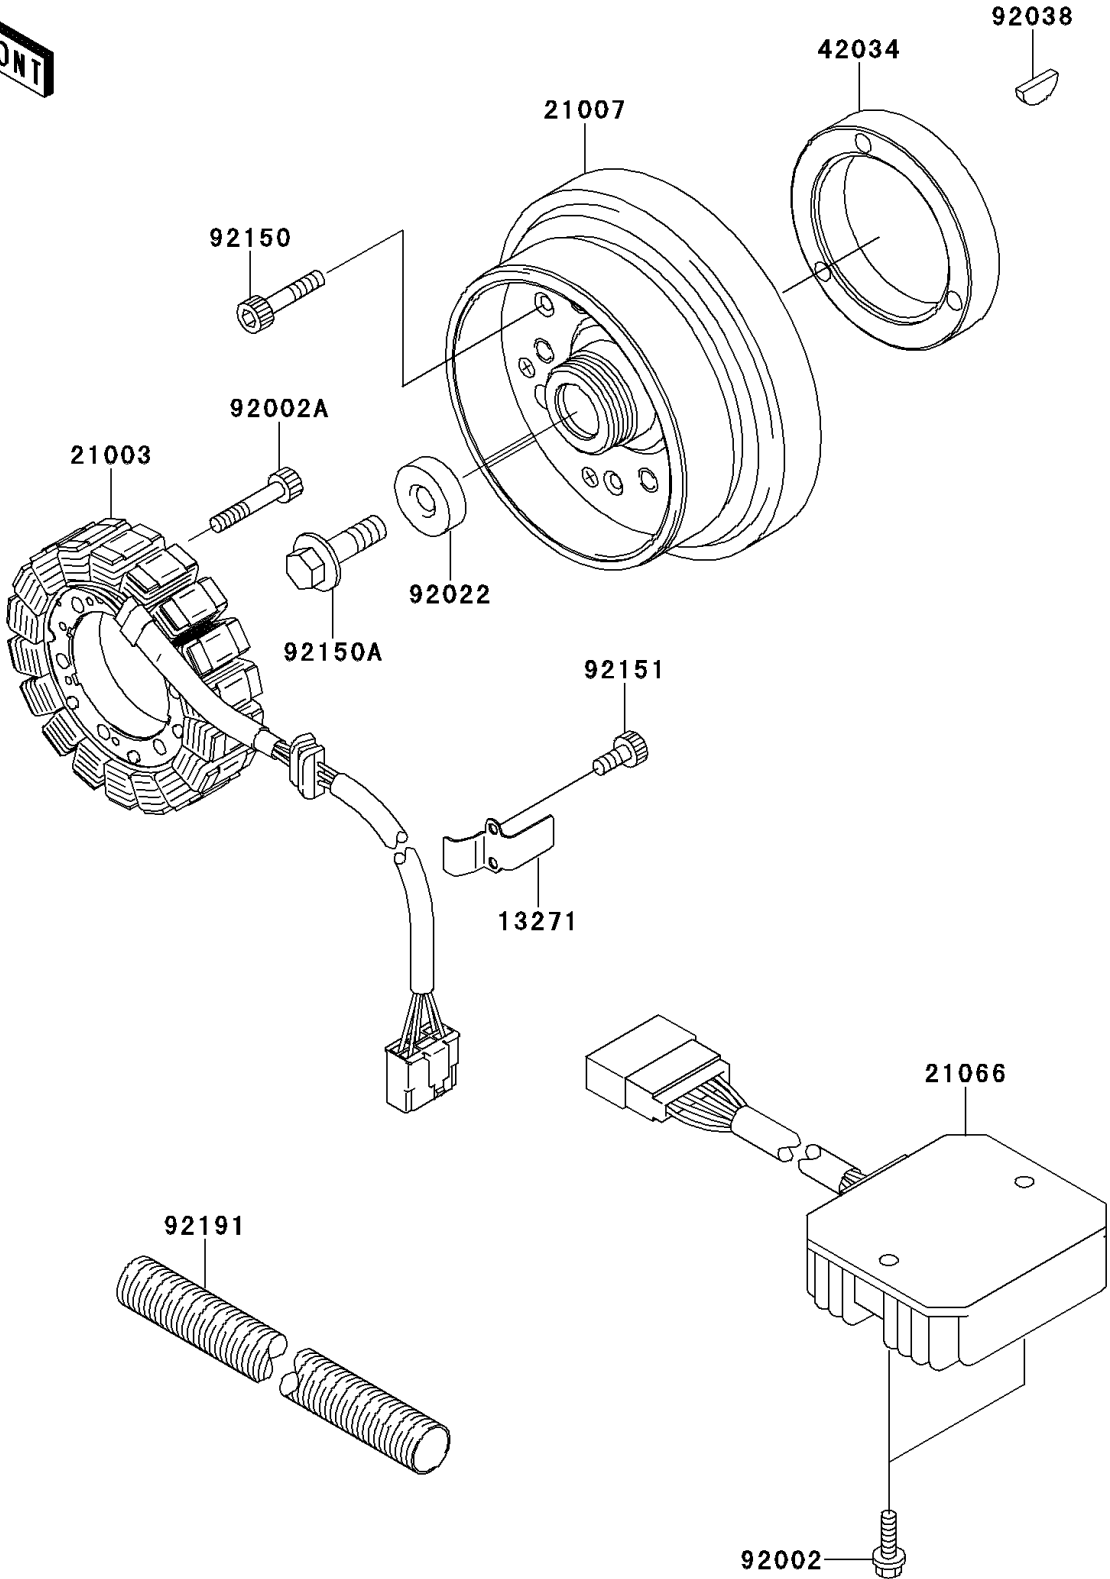

2000 W650 PARTS DIAGRAM

Generator

E1810

2000 W650 PARTS LIST

Generator

ITEM NAME	PART NUMBER	QUANTITY
PLATE (Ref # 13271)	13271-1185	1
STATOR (Ref # 21003)	21003-1348	1
ROTOR (Ref # 21007)	21007-1351	1
REGULATOR-VOLTAGE (Ref # 21066)	21066-1106	1
COUPLING (Ref # 42034)	42034-1143	1
BOLT,6X25 (Ref # 92002)	92002-1086	2
BOLT,SOCKET,6X25 (Ref # 92002A)	92002-1696	3
WASHER,GENERATOR (Ref # 92022)	92022-1904	1
KEY,WOODRUFF (Ref # 92038)	92038-001	1
BOLT,SOCKET,8X30 (Ref # 92150)	92150-1604	3
BOLT,12X50 (Ref # 92150A)	92150-1708	1
BOLT,SOCKET,5X12 (Ref # 92151)	92151-1118	2
TUBE (Ref # 92191)	92191-1397	1