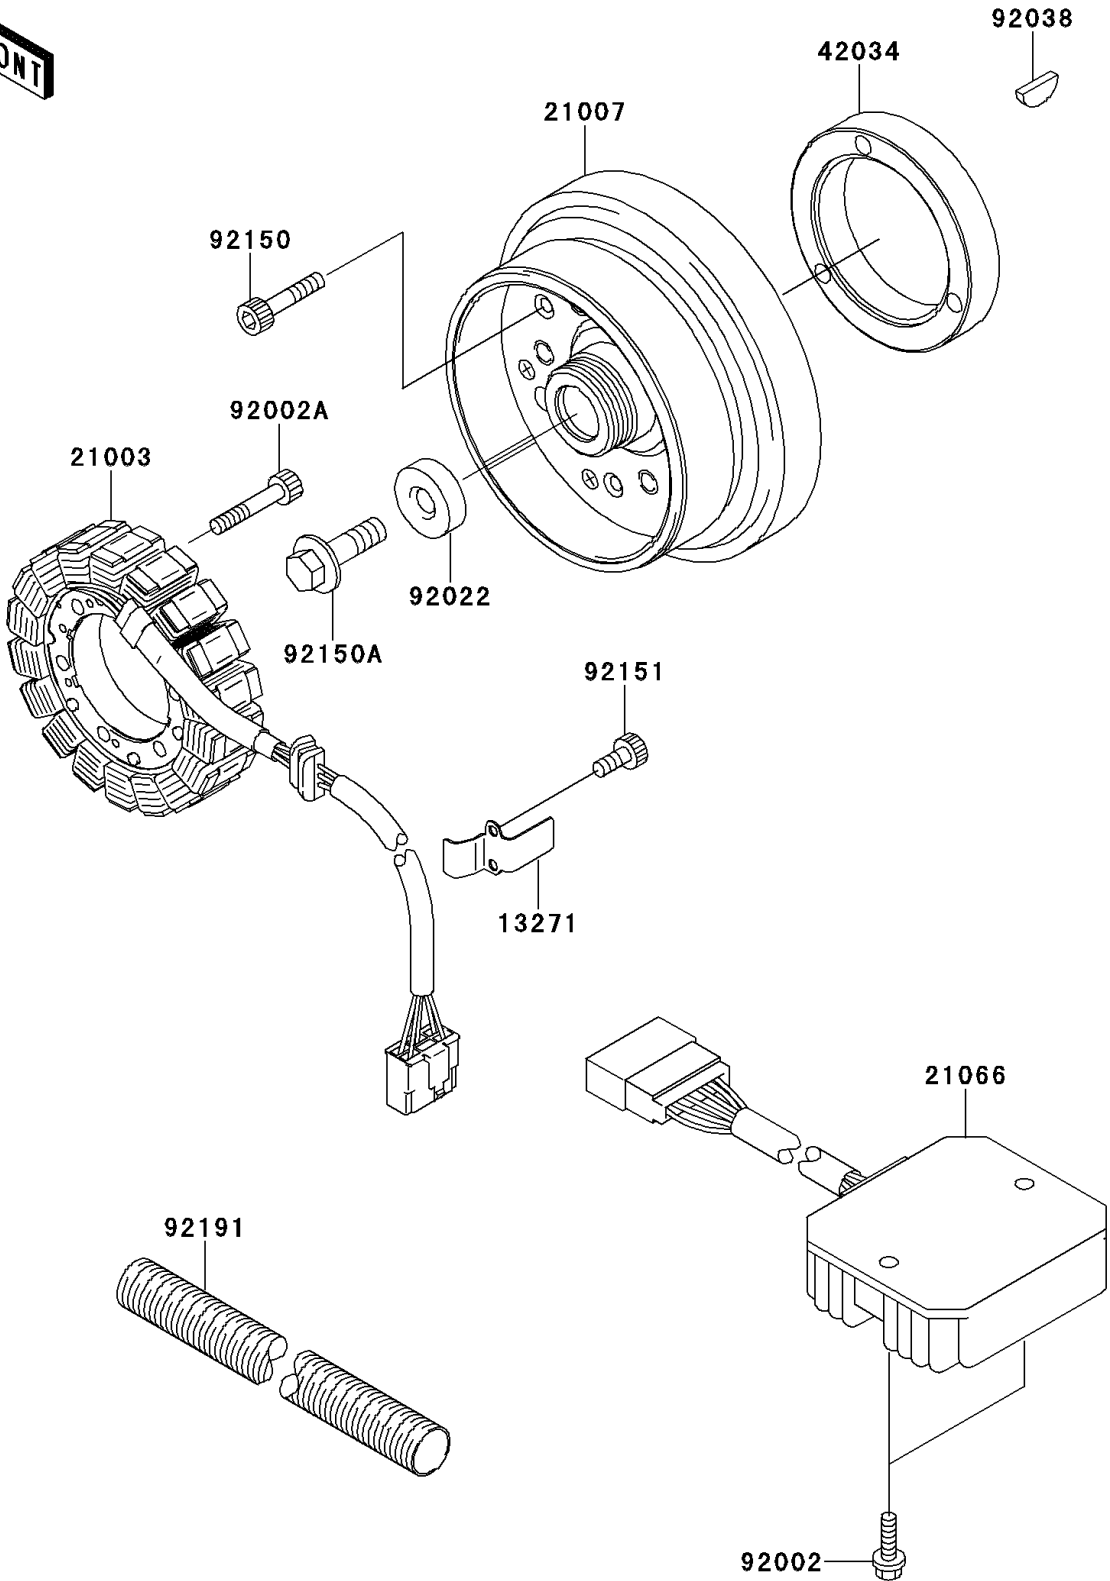

2002 W650 (Canada Only) PARTS DIAGRAM

Generator

E1810

2002 W650 (Canada Only) PARTS LIST

Generator

ITEM NAME	PART NUMBER	QUANTITY
PLATE (Ref # 13271)	13271-1185	1
STATOR (Ref # 21003)	21003-1348	1
ROTOR (Ref # 21007)	21007-1351	1
REGULATOR-VOLTAGE (Ref # 21066)	21066-1106	1
COUPLING (Ref # 42034)	42034-1143	1
BOLT,6X25 (Ref # 92002)	92002-1086	2
BOLT,SOCKET,6X25 (Ref # 92002A)	92002-1696	3
WASHER,GENERATOR (Ref # 92022)	92022-1904	1
KEY,WOODRUFF (Ref # 92038)	92038-001	1
BOLT,SOCKET,8X30 (Ref # 92150)	92150-1604	3
BOLT,12X50 (Ref # 92150A)	92150-1708	1
BOLT,SOCKET,5X12 (Ref # 92151)	92151-1118	2
TUBE (Ref # 92191)	92191-1397	1