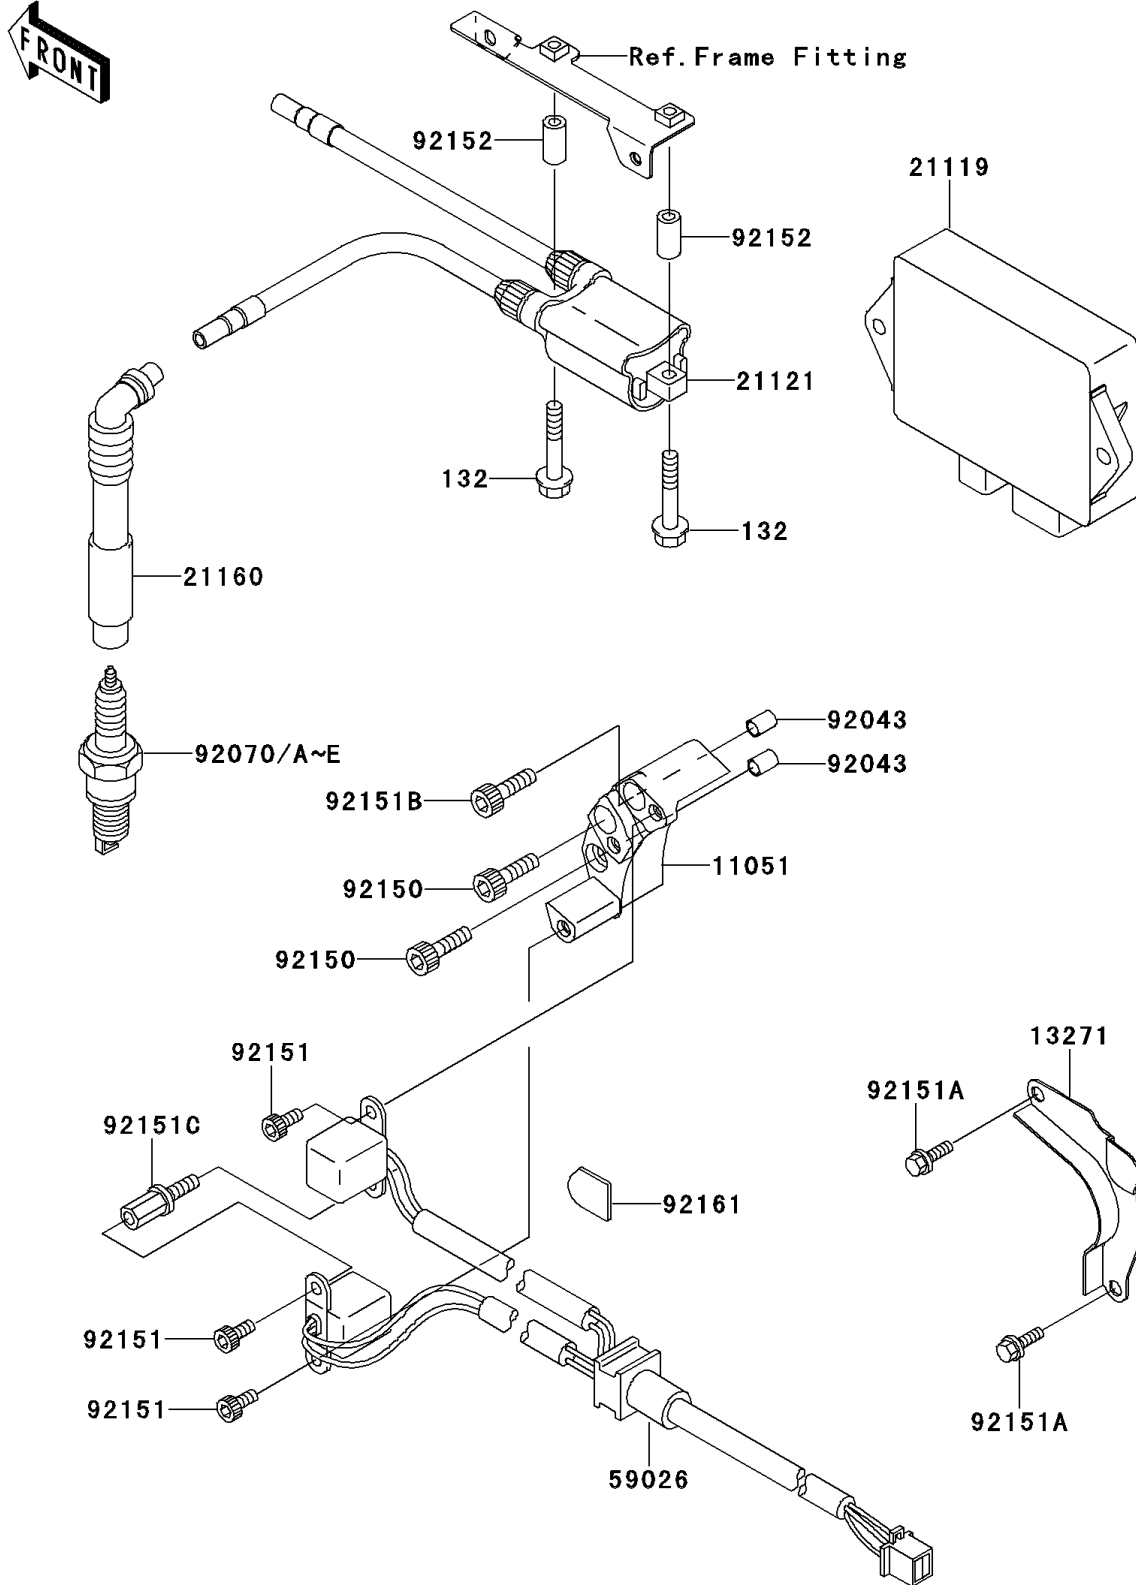

2001 W650 PARTS DIAGRAM

Ignition System

E1830

2001 W650 PARTS LIST

Ignition System

ITEM NAME	PART NUMBER	QUANTITY
BOLT-FLANGED-SMALL (Ref # 132)	132J0645	2
BRACKET,PULSING COIL (Ref # 11051)	11051-1213	1
PLATE (Ref # 13271)	13271-1189	1
IGNITER (Ref # 21119)	21119-1549	1
COIL-IGNITION (Ref # 21121)	21121-1283	1
CAP-ASSY-PLUG (Ref # 21160)	21160-1081	2
COIL-PULSING (Ref # 59026)	59026-1148	1
PIN,6.2X8X14 (Ref # 92043)	92043-1263	2
PLUG-SPARK,U27ESR-N(ND) (Ref # 92070)		2
PLUG-SPARK,CR8E(NGK) (Ref # 92070A)	92070-1169	2
PLUG-SPARK,U24ESR-N(ND) (Ref # 92070B)		2
PLUG-SPARK,CR7E(NGK) (Ref # 92070C)	92070-1209	2
PLUG-SPARK,U22ESR-N(ND) (Ref # 92070D)		2
PLUG-SPARK,CR9E(NGK) (Ref # 92070E)	92070-1266	2
BOLT,SOCKET,6X40 (Ref # 92150)	92150-1653	2
BOLT,SOCKET,5X12 (Ref # 92151)	92151-1118	3
BOLT,6X10 (Ref # 92151A)	92151-1389	2
BOLT,SOCKET,6X45 (Ref # 92151B)	92151-1471	1
BOLT (Ref # 92151C)	92151-1574	1
COLLAR,6.8X13X25 (Ref # 92152)	92152-1200	2
DAMPER (Ref # 92161)	92161-1076	1