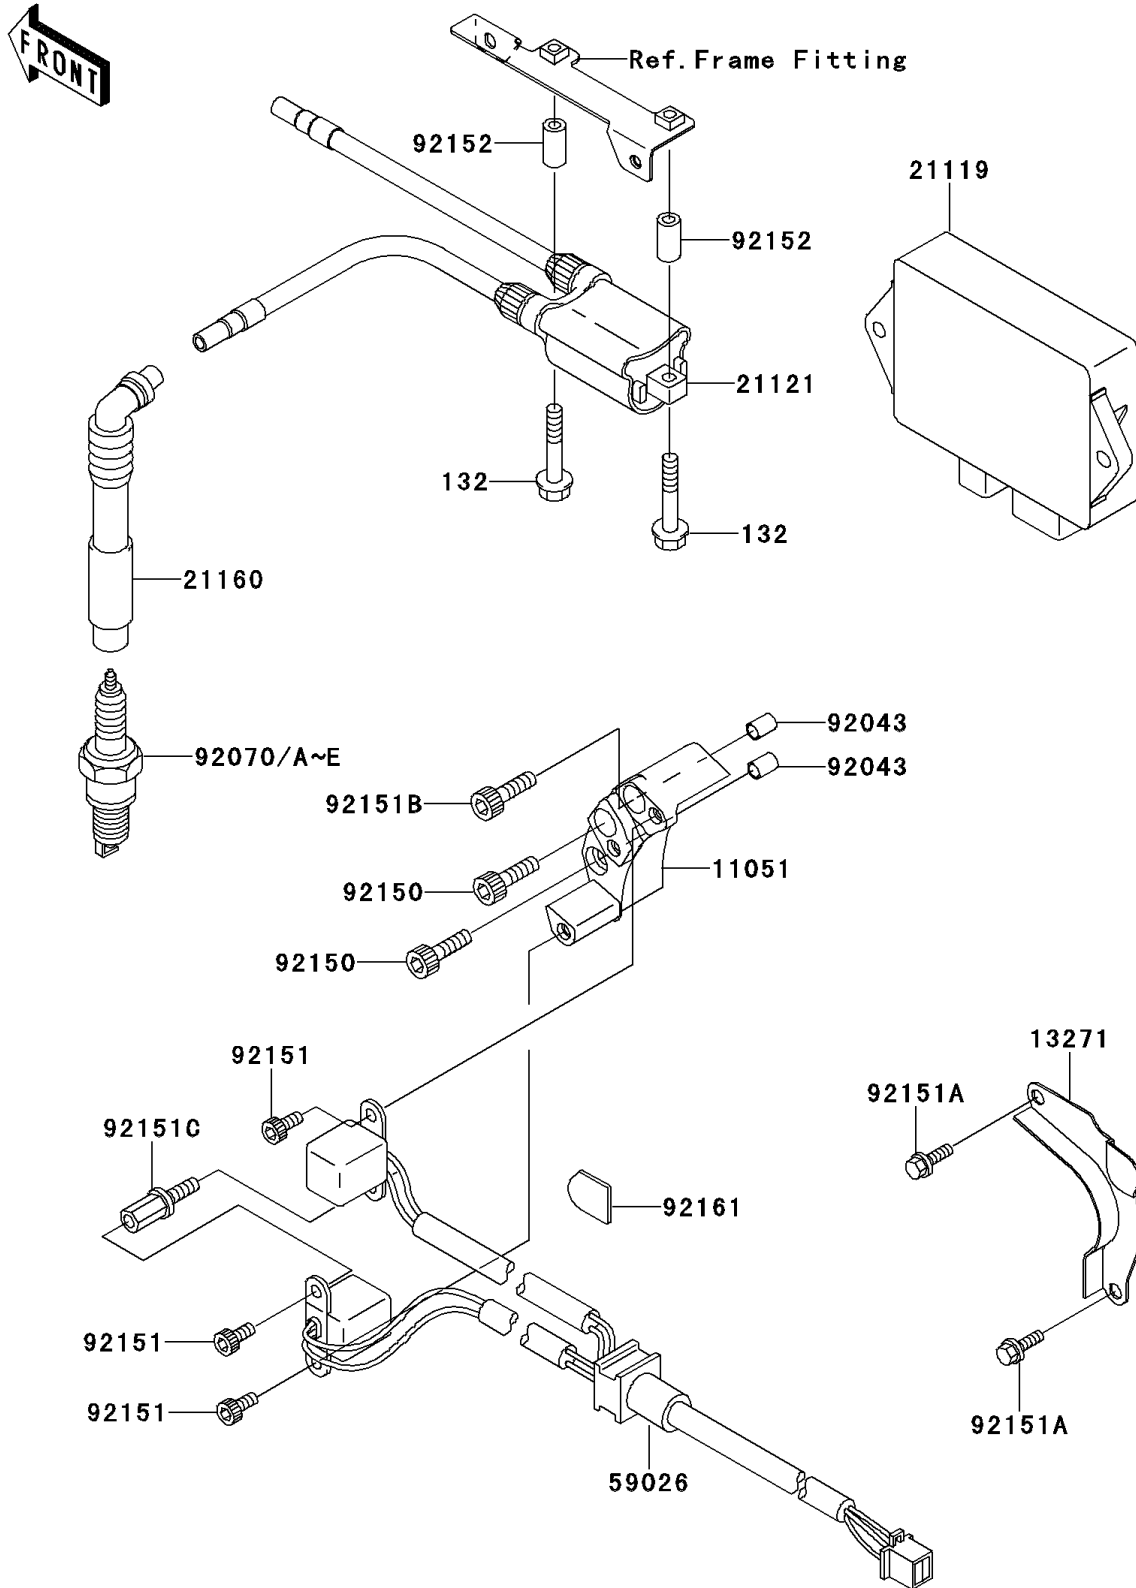

2002 W650 (Canada Only) PARTS DIAGRAM

Ignition System

E1830

2002 W650 (Canada Only) PARTS LIST

Ignition System

ITEM NAME	PART NUMBER	QUANTITY
BOLT-FLANGED-SMALL (Ref # 132)	132J0645	2
BRACKET,PULSING COIL (Ref # 11051)	11051-1213	1
PLATE (Ref # 13271)	13271-1189	1
IGNITER (Ref # 21119)	21119-1549	1
COIL-IGNITION (Ref # 21121)	21121-1283	1
CAP-ASSY-PLUG (Ref # 21160)	21160-1081	2
COIL-PULSING (Ref # 59026)	59026-1148	1
PIN,6.2X8X14 (Ref # 92043)	92043-1263	2
PLUG-SPARK,U27ESR-N(ND) (Ref # 92070)		2
PLUG-SPARK,CR8E(NGK) (Ref # 92070A)	92070-1169	2
PLUG-SPARK,U24ESR-N(ND) (Ref # 92070B)		2
PLUG-SPARK,CR7E(NGK) (Ref # 92070C)	92070-1209	2
PLUG-SPARK,U22ESR-N(ND) (Ref # 92070D)		2
PLUG-SPARK,CR9E(NGK) (Ref # 92070E)	92070-1266	2
BOLT,SOCKET,6X40 (Ref # 92150)	92150-1653	2
BOLT,SOCKET,5X12 (Ref # 92151)	92151-1118	3
BOLT,6X10 (Ref # 92151A)	92151-1389	2
BOLT,SOCKET,6X45 (Ref # 92151B)	92151-1471	1
BOLT (Ref # 92151C)	92151-1574	1
COLLAR,6.8X13X25 (Ref # 92152)	92152-1200	2
DAMPER (Ref # 92161)	92161-1076	1