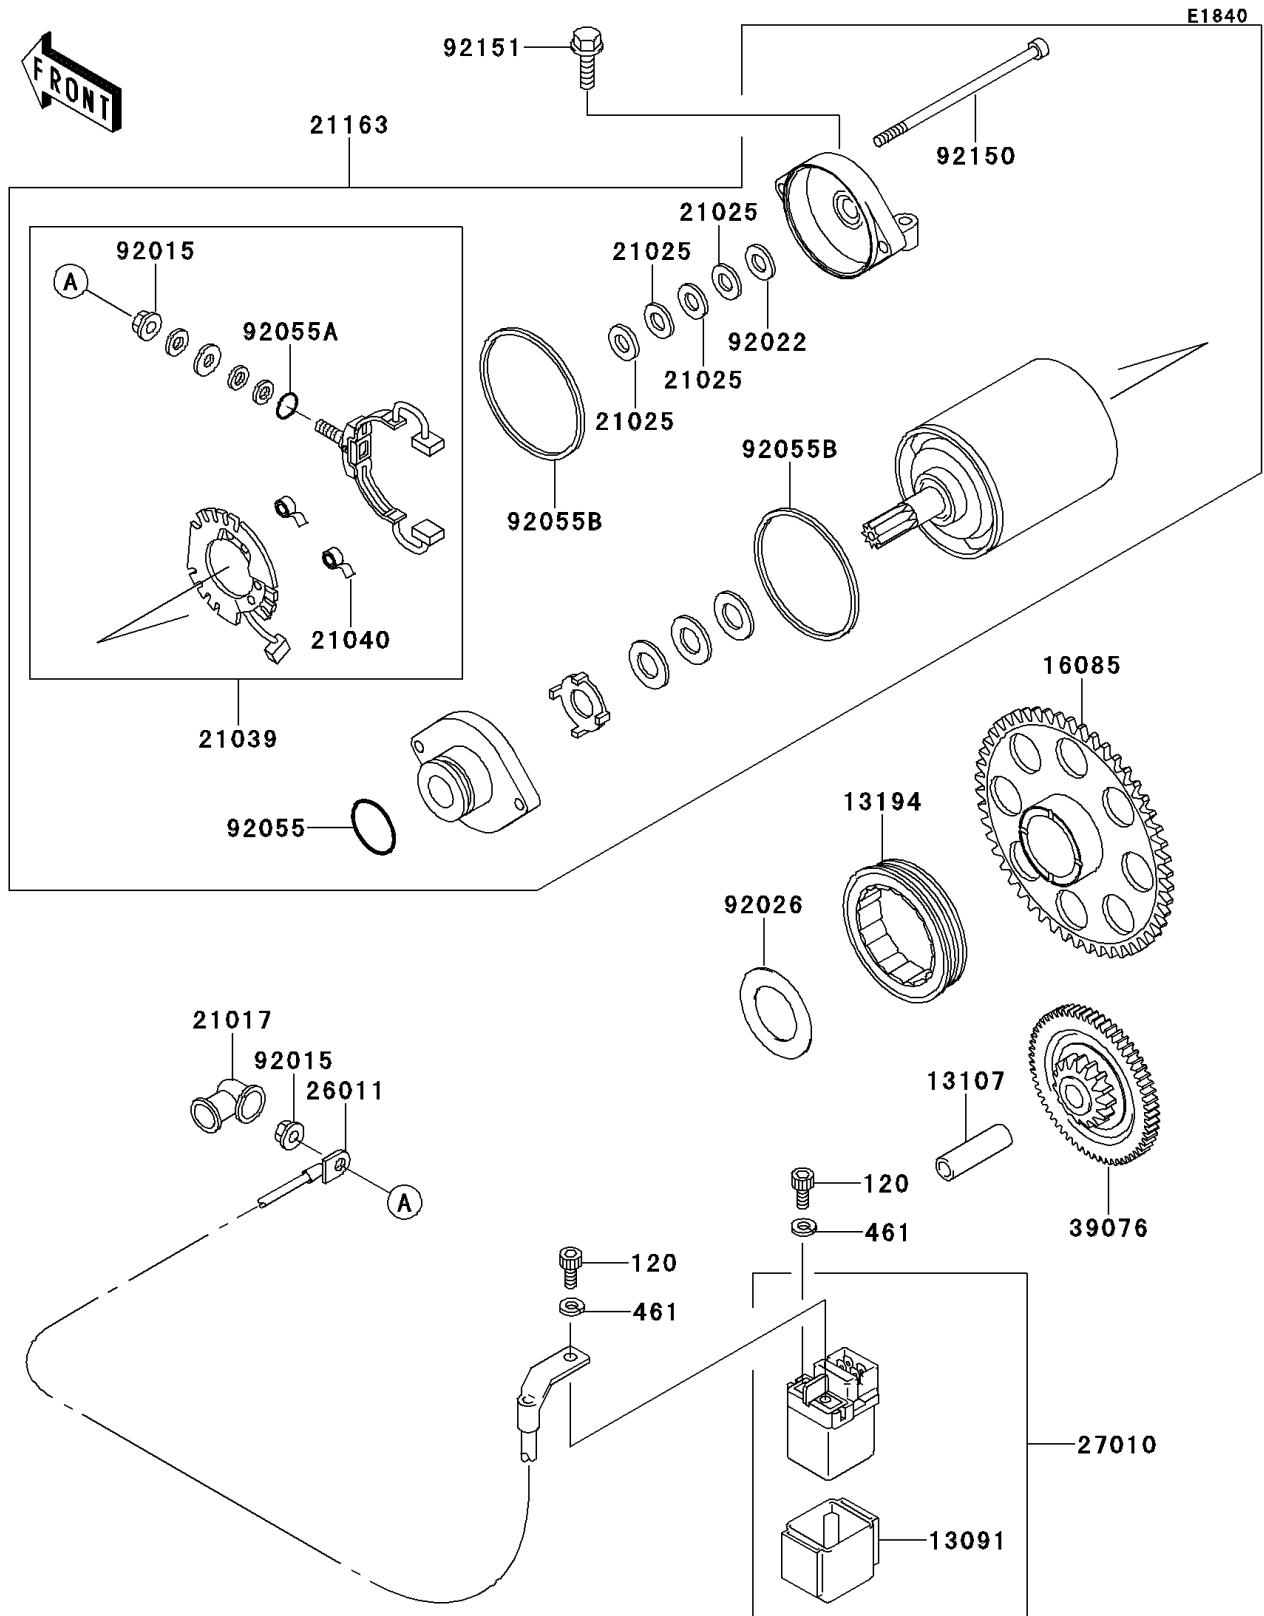

# 2002 W650 (Canada Only) PARTS DIAGRAM

Starter Motor

## 2002 W650 (Canada Only) PARTS LIST

### Starter Motor

ITEM NAME	PART NUMBER	QUANTITY
BOLT-SOCKET (Ref # 120)	120S0510	2
WASHER-SPRING,5MM,BLACK (Ref # 461)	461K0500	2
HOLDER,SWITCH (Ref # 13091)	13091-1883	1
SHAFT,IDLE GEAR (Ref # 13107)	13107-1106	1
CLUTCH-ONEWAY (Ref # 13194)	13194-1083	1
GEAR,ONEWAY CLUTCH (Ref # 16085)	16085-1318	1
GROMMET,STARTER TERMINAL (Ref # 21017)	21017-017	1
WASHER,9.1X18X0.2 (Ref # 21025)	21025-011	AR
BRUSH,CARBON (Ref # 21039)	21039-1060	1
SPRING-BRUSH (Ref # 21040)	21040-1055	4
STARTER-ELECTRIC (Ref # 21163)	21163-1263	1
WIRE-LEAD,STARTER MOTOR (Ref # 26011)	26011-1737	1
SWITCH,MAGNETIC (Ref # 27010)	27010-1347	1
LIMITER,STARTER GEAR (Ref # 39076)	39076-1073	1
NUT,STARTER MOTOR (Ref # 92015)	92015-1476	2
WASHER,9.1X18X0.8 (Ref # 92022)	92022-1132	1
SPACER,29.1X47.5X1.2 (Ref # 92026)	92026-087	1
RING-O (Ref # 92055)	92055-1276	1
RING-O,4.5X2.0 (Ref # 92055A)	92055-1370	1
RING-O,STARTER MOTOR (Ref # 92055B)	92055-1381	2
BOLT,STARTER MOTOR (Ref # 92150)	92150-1913	2
BOLT,6X22 (Ref # 92151)	92151-1500	2