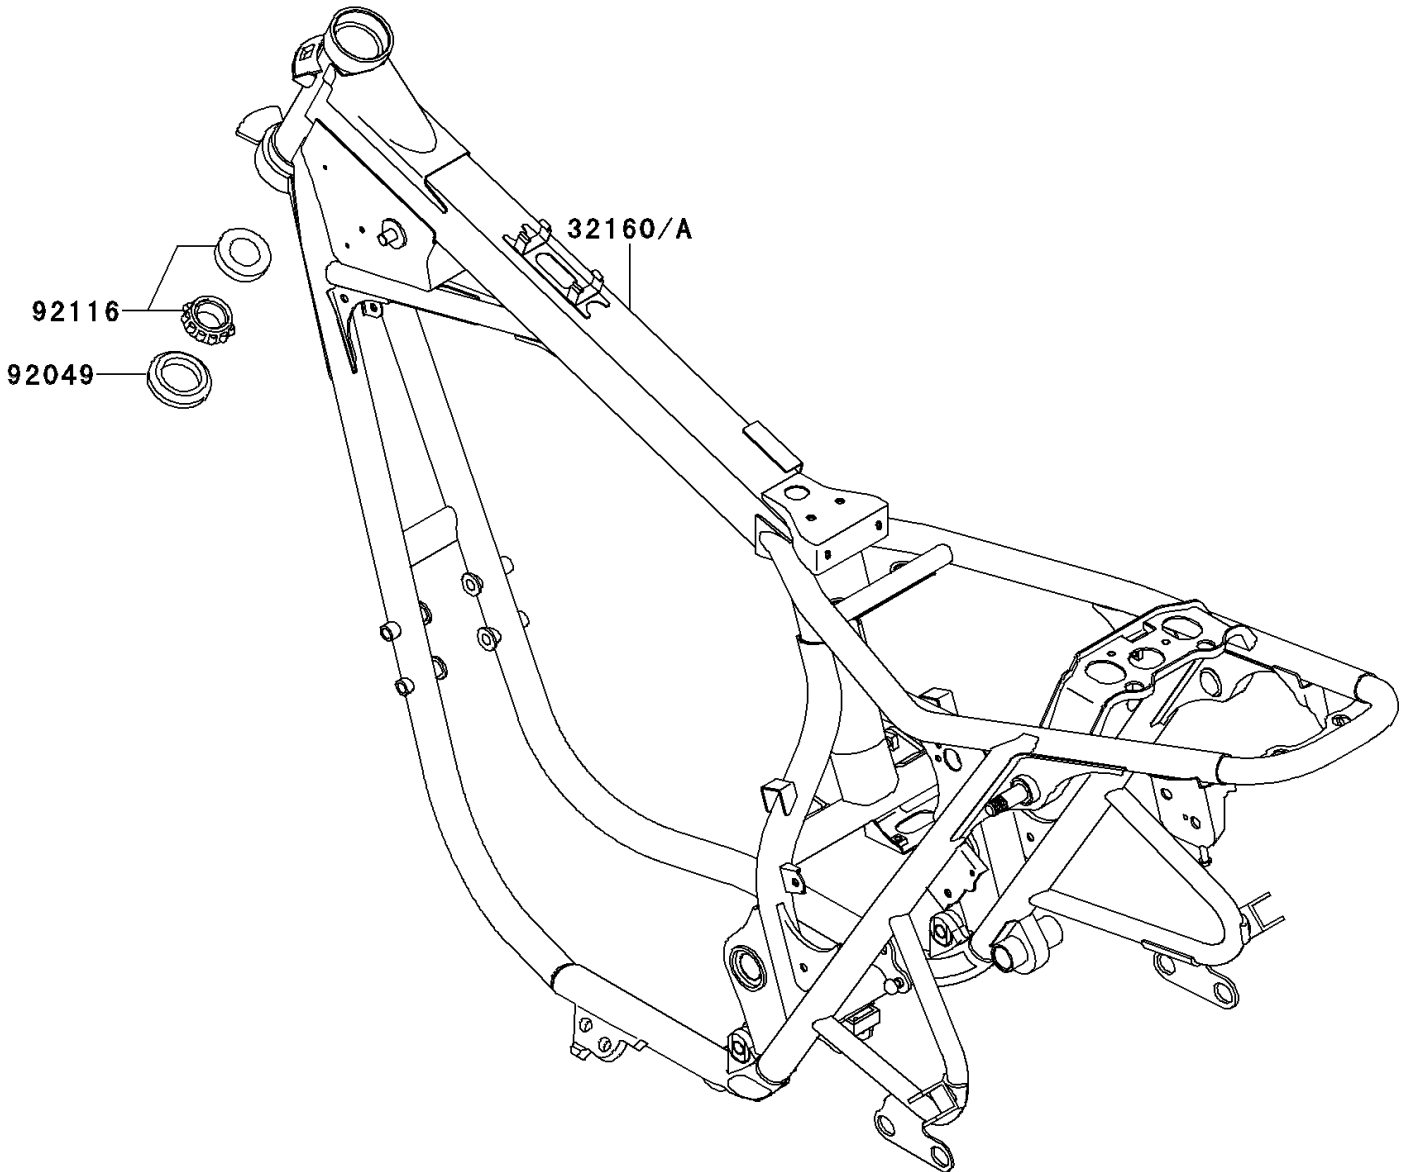

2001 W650 PARTS DIAGRAM

Frame

F2120

- 92015A/92210 — 
- 92200A — 
- 92200 — 
- 92015 — 
- 92049A — 
- 92055 — 
- 92116A — 
- 92116A — 

2001 W650 PARTS LIST

Frame

ITEM NAME	PART NUMBER	QUANTITY
FRAME-COMP (Ref # 32160A)	32160-1708	1
NUT,25MM,T=12 (Ref # 92015)	92015-1546	1
SEAL-OIL,XMHE36X52X4J (Ref # 92049)	92049-1162	1
SEAL-OIL,STEERING STEM (Ref # 92049A)	92049-1214	1
RING-O,ID=24.5 (Ref # 92055)	92055-1459	1
BEARING-ROLLER,HR320/28XJ (Ref # 92116)	92116-1009	1
BEARING-ROLLER,HI-CAP32005JR-1 (Ref # 92116A)	92116-1056	1
WASHER,CLAW,18.5X30X2.3 (Ref # 92200)	92200-1357	1
WASHER,19X32X2.6 (Ref # 92200A)	92200-1489	1
NUT,CAP,18MM (Ref # 92210)	92210-1287	1