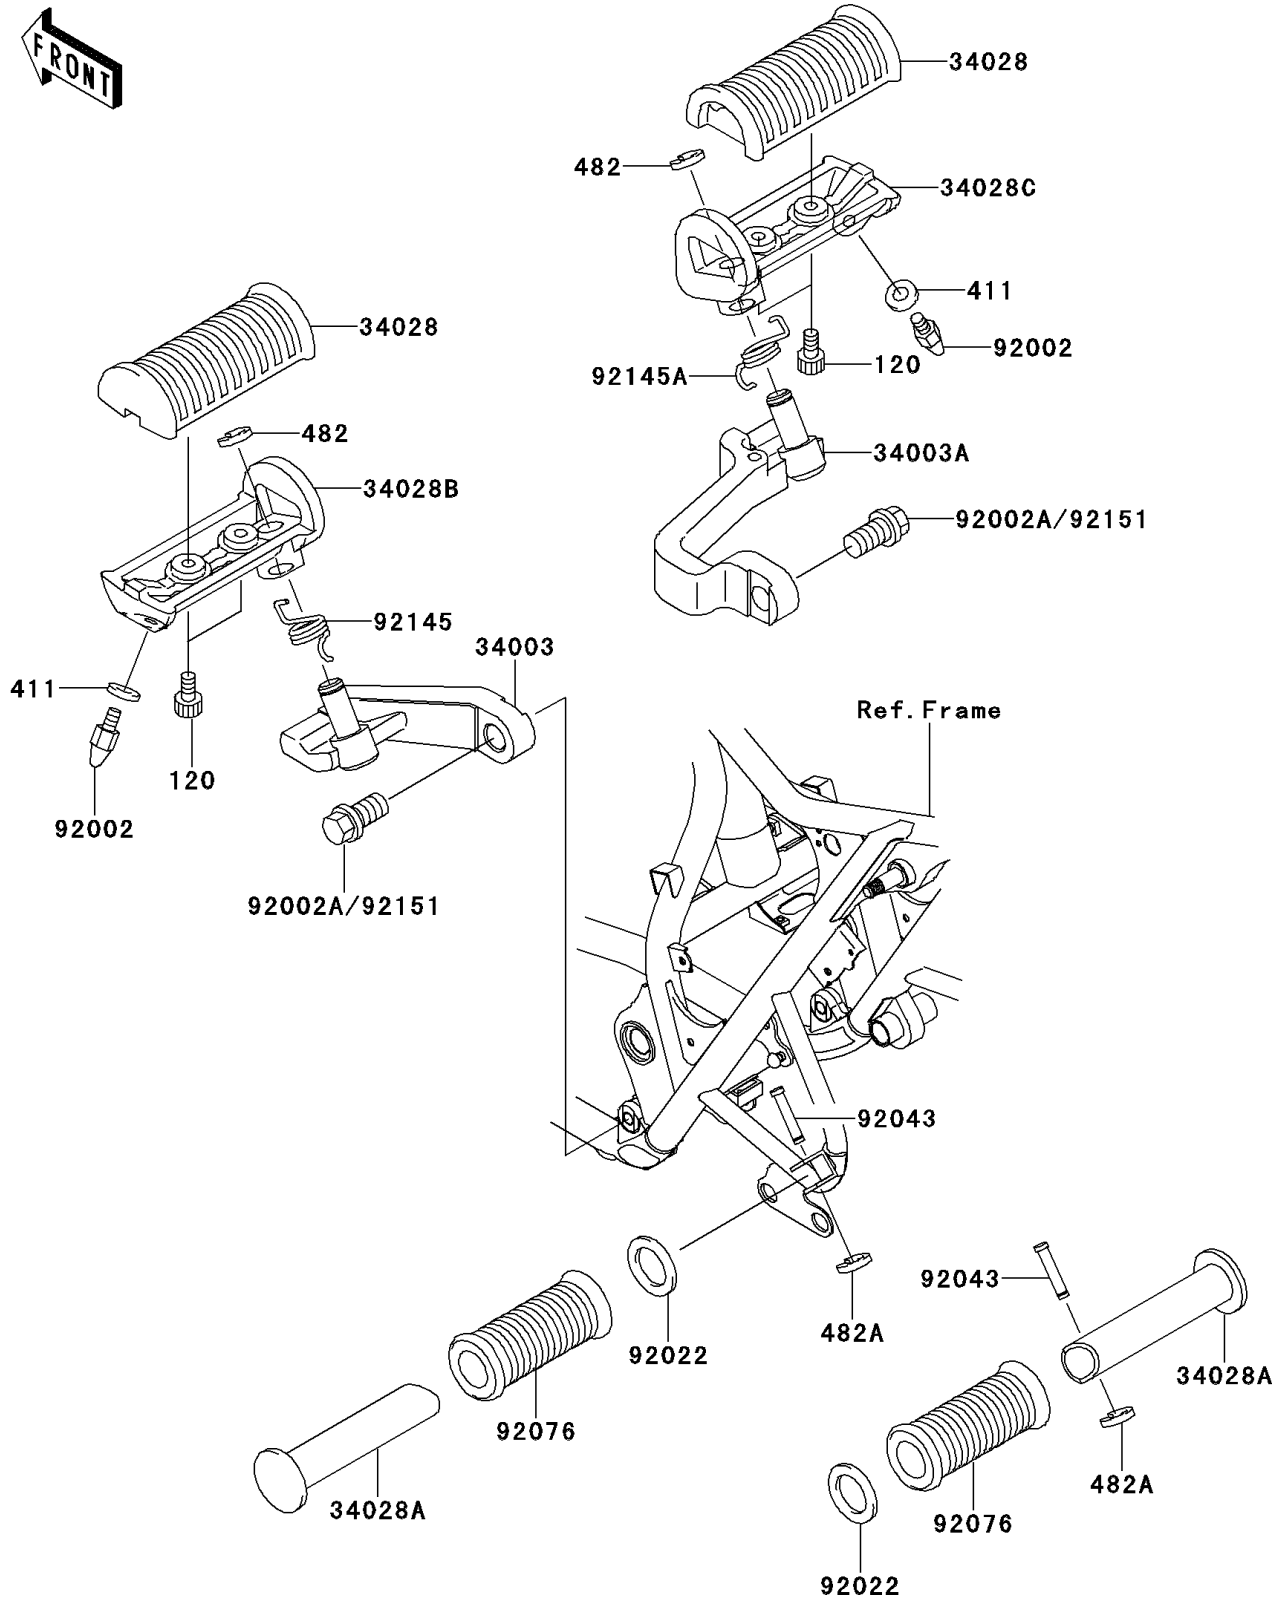

2002 W650 (Canada Only) PARTS DIAGRAM

Footrests

F2160

2002 W650 (Canada Only) PARTS LIST

Footrests

ITEM NAME	PART NUMBER	QUANTITY
BOLT-SOCKET (Ref # 120)	120S0512	4
WASHER-PLAIN,6MM,BLACK (Ref # 411)	411F0600	2
CIRCLIP-TYPE-E,10MM (Ref # 482)	482L0100	2
CIRCLIP-TYPE-E,5MM (Ref # 482A)	482L5000	2
HOLDER-STEP,FR,LH (Ref # 34003)	34003-1491	1
HOLDER-STEP,FR,RH (Ref # 34003A)	34003-1492	1
STEP,RUBBER (Ref # 34028)	34028-1372	2
STEP,RR (Ref # 34028A)	34028-1373	2
STEP,FR,LH (Ref # 34028B)	34028-1477	1
STEP,FR,RH (Ref # 34028C)	34028-1478	1
BOLT,BANK SENSOR (Ref # 92002)	92002-1742	2
WASHER,20X30X2.3 (Ref # 92022)	92022-1568	2
PIN,6X30 (Ref # 92043)	92043-1607	2
DAMPER (Ref # 92076)	92076-020	2
SPRING,STEP RETURN,LH (Ref # 92145)	92145-1217	1
SPRING,STEP RETURN,RH (Ref # 92145A)	92145-1218	1
BOLT,FLANGED,12X30 (Ref # 92151)	92151-1942	2