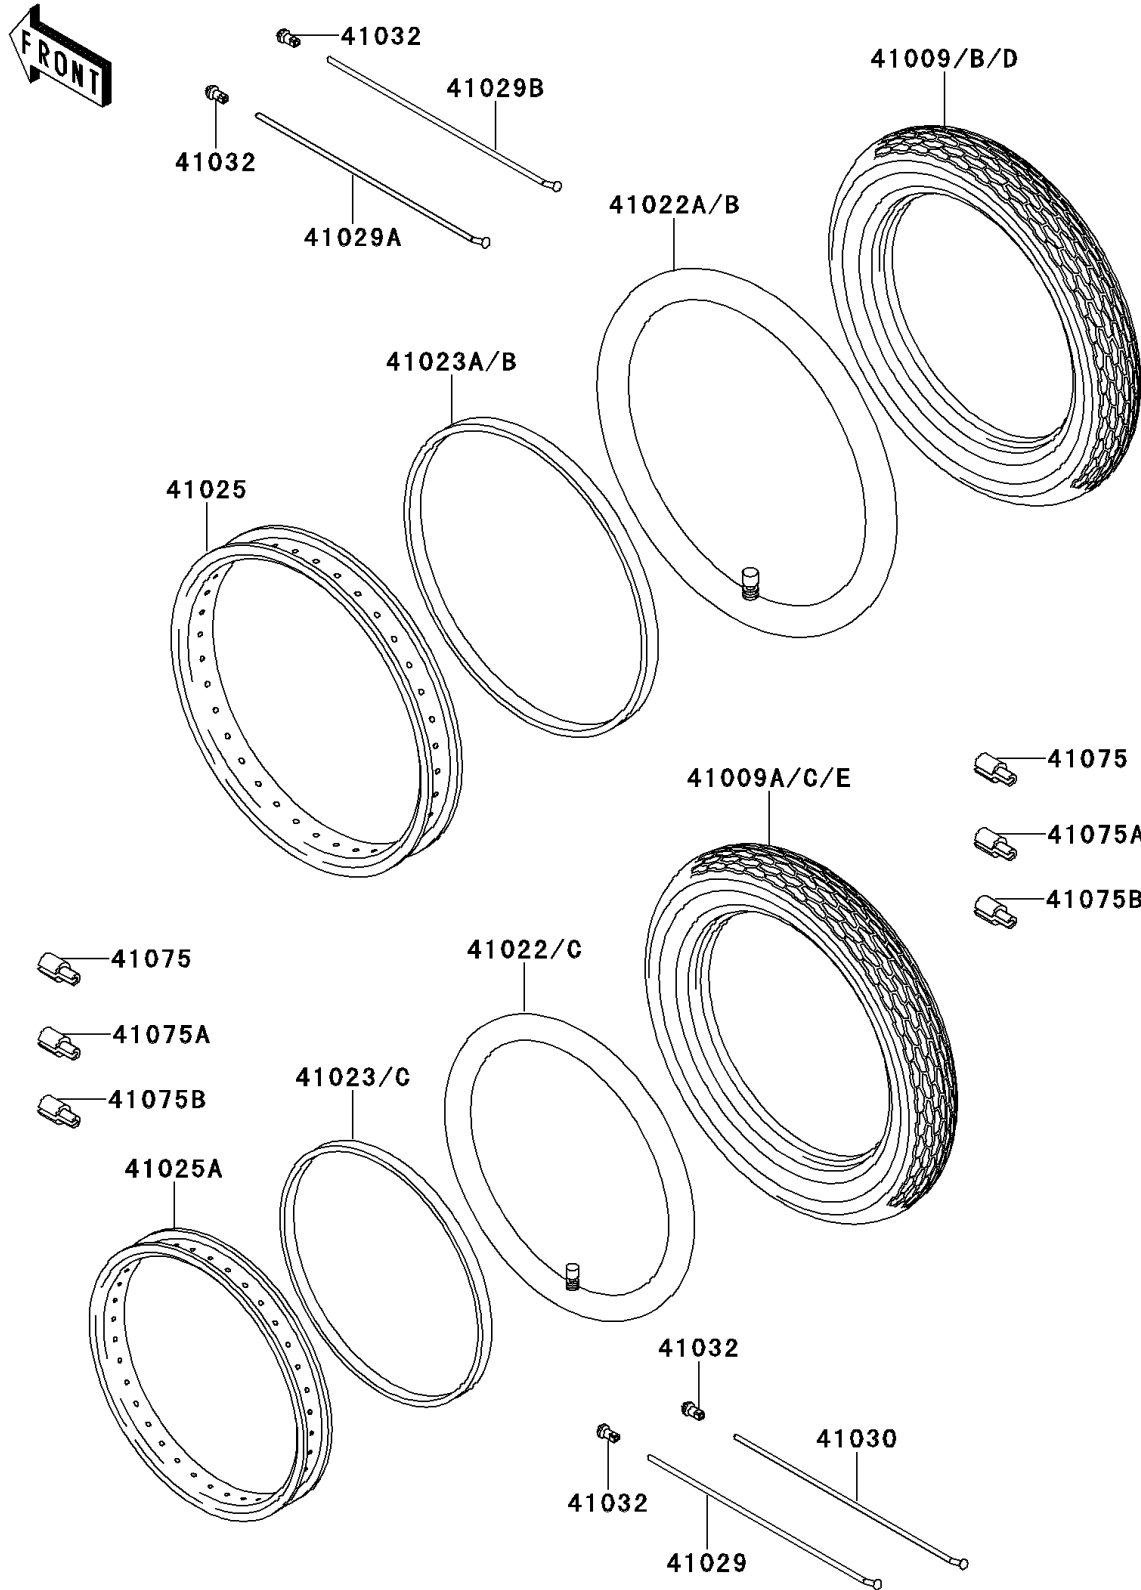

2002 W650 (Canada Only) PARTS DIAGRAM

Tires

F2210

2002 W650 (Canada Only) PARTS LIST

Tires

ITEM NAME	PART NUMBER	QUANTITY
TIRE,FR,100/90-19 57H,TT100GPG (Ref # 41009B)	41009-1351	1
TIRE,RR,130/80-18 66H,TT100GP (Ref # 41009C)	41009-1352	1
TIRE,FR,100/90-19 57H,AC03 G(B (Ref # 41009D)	41009-1378	1
TIRE,RR,130/80-18 66H,AC04 G(B (Ref # 41009E)	41009-1379	1
TUBE-TIRE,RR,110/100-18(D) (Ref # 41022)	41022-1120	1
TUBE-TIRE,100/90-19(D) (Ref # 41022A)	41022-1129	1
TUBE-TIRE,100/90-19(BS) (Ref # 41022B)	41022-1142	1
TUBE-TIRE,130/80-18 (Ref # 41022C)	41022-1214	1
BAND-RIM,100/100-18(D) (Ref # 41023)	41023-1070	1
BAND-RIM,90.100/90-19(D) (Ref # 41023A)	41023-1074	1
BAND-RIM,110/90-19(BS) (Ref # 41023B)	41023-1081	1
BAND-RIM,4.10-18(BS) (Ref # 41023C)	41023-1086	1
RIM,FR,2.15X19 (Ref # 41025)	41025-1381	1
RIM,RR,2.75X18 (Ref # 41025A)	41025-1382	1
SPOKE-INNER,RR,149MMX103D (Ref # 41029)	41029-1300	18
SPOKE-INNER,FR,LH,200MMX170D (Ref # 41029A)	41029-1304	18
SPOKE-INNER,FR,RH,183MMX170D (Ref # 41029B)	41029-1305	18
SPOKE-OUTER,RR,148MMX80D (Ref # 41030)	41030-1164	18
NIPPLE-SPOKE (Ref # 41032)	41032-1075	72
BALANCER-WHEEL,10G (Ref # 41075)	41075-1007	AR
BALANCER-WHEEL,20G (Ref # 41075A)	41075-1008	AR
BALANCER-WHEEL,30G (Ref # 41075B)	41075-1009	AR