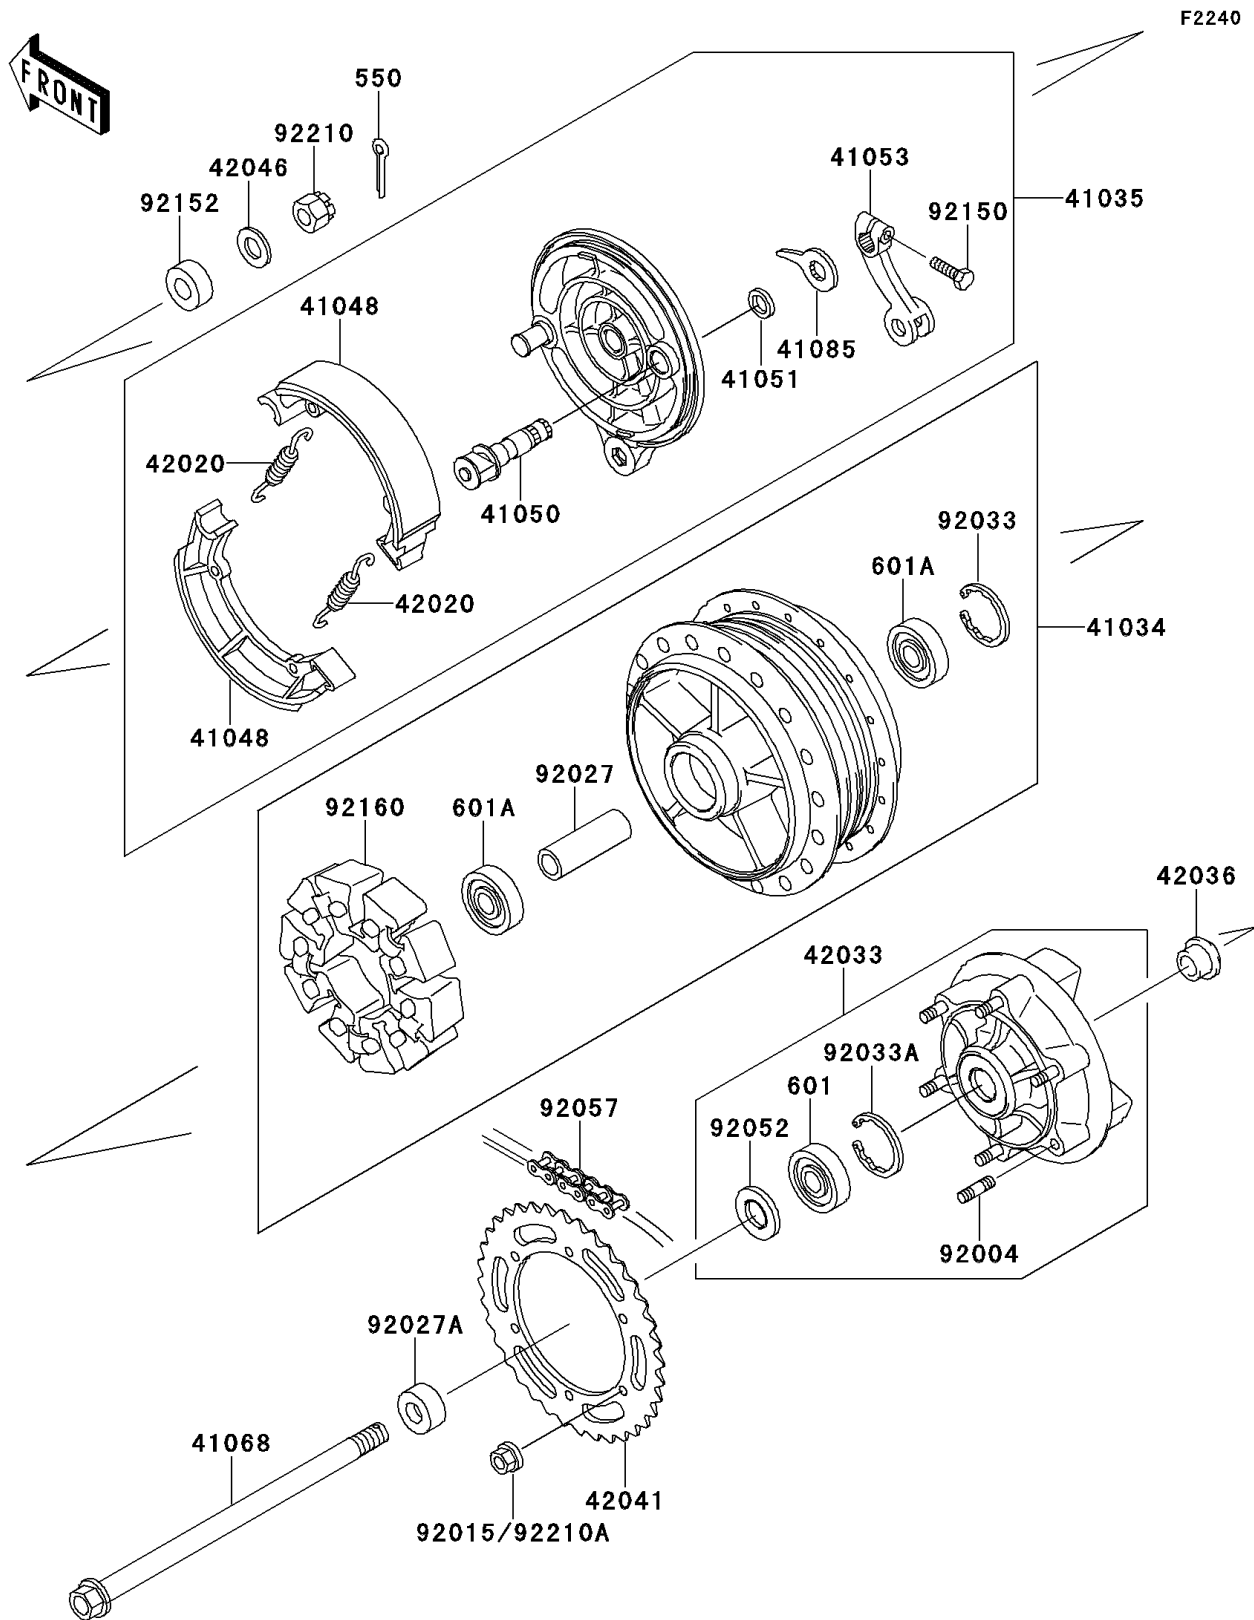

2001 W650 PARTS DIAGRAM

Rear Wheel/Chain

2001 W650 PARTS LIST

Rear Wheel/Chain

ITEM NAME	PART NUMBER	QUANTITY
PIN-COTTER,4.0X35 (Ref # 550)	550D4035	1
BEARING-BALL,#6205G (Ref # 601)	601B6205G	1
BEARING-BALL,#6303UUC3 (Ref # 601A)	601B6303UU	2
DRUM-ASSY,REAR BRAKE (Ref # 41034)	41034-1298	1
PANEL-ASSY-BRAKE,RR (Ref # 41035)	41035-1509	1
SHOE-BRAKE (Ref # 41048)	41048-1130	2
CAM-BRAKE (Ref # 41050)	41050-1065	1
SEAL,BRAKE CAM (Ref # 41051)	41051-003	1
LEVER-BRAKE CAM (Ref # 41053)	41053-1093	1
AXLE,RR (Ref # 41068)	41068-1413	1
INDICATOR (Ref # 41085)	41085-1060	1
SPRING,BRAKE SHOE (Ref # 42020)	42020-004	2
COUPLING-ASSY,RR HUB (Ref # 42033)	42033-1207	1
SLEEVE,RR AXLE,L=22 (Ref # 42036)	42036-1233	1
SPROCKET-HUB,39T (Ref # 42041)	42041-1371	1
WASHER,17.3X32X3.2 (Ref # 42046)	42046-009	1
STUD,10X19 (Ref # 92004)	92004-1275	6
NUT,FLANGED,10MM (Ref # 92015)	92015-1335	6
COLLAR,L=104 (Ref # 92027)	92027-1714	1
COLLAR,RR HUB (Ref # 92027A)	92027-1784	1
RING-SNAP,47MM (Ref # 92033)	92033-1042	1
RING-SNAP,52MM (Ref # 92033A)	92033-1043	1
SEAL-OIL,TWC35527 (Ref # 92052)	92052-006	1
CHAIN,DRIVE,EK525MV-OX104L (Ref # 92057)	92057-1474	1
BOLT,8X27 (Ref # 92150)	92150-1797	1
COLLAR,RR AXLE,RH,L=14.5 (Ref # 92152)	92152-1155	1
DAMPER,SHOCK,RR HUB (Ref # 92160)	92160-1524	1
NUT,CASTLE,16MM (Ref # 92210)	92210-1171	1