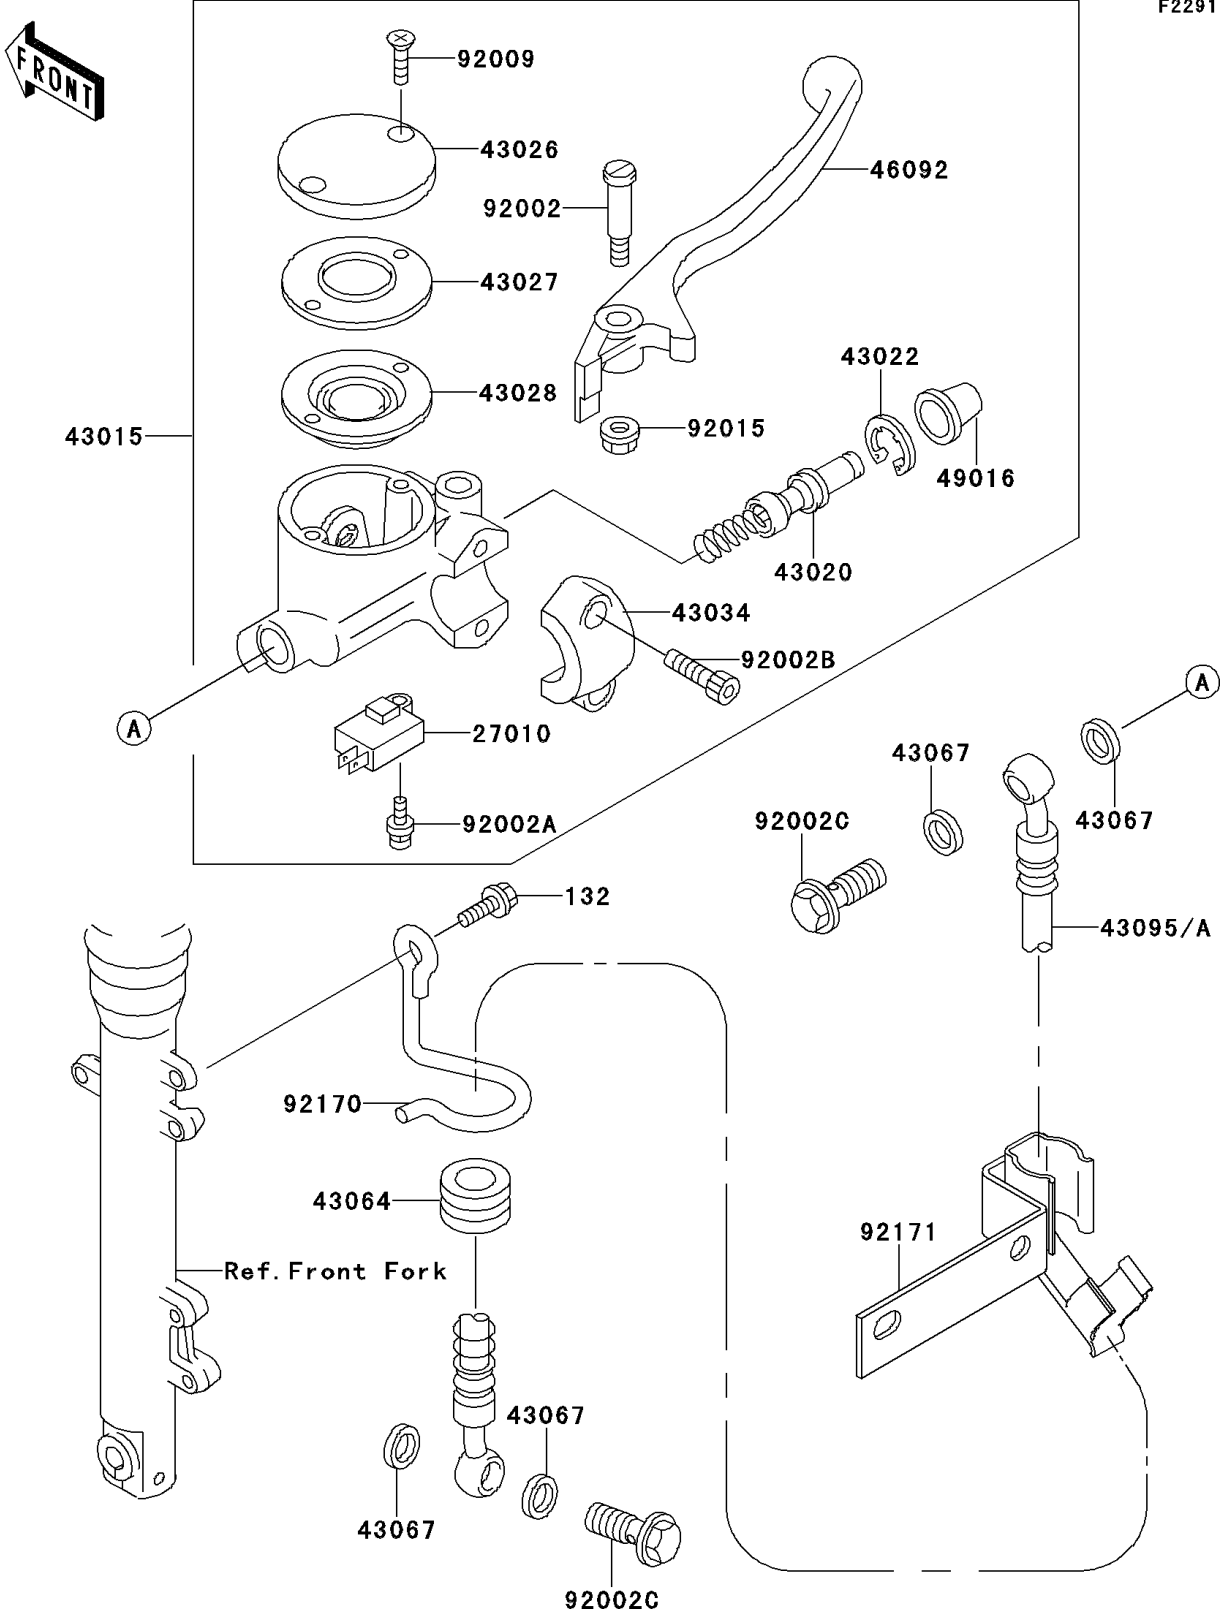

2001 W650 PARTS DIAGRAM

Front Master Cylinder

F2291