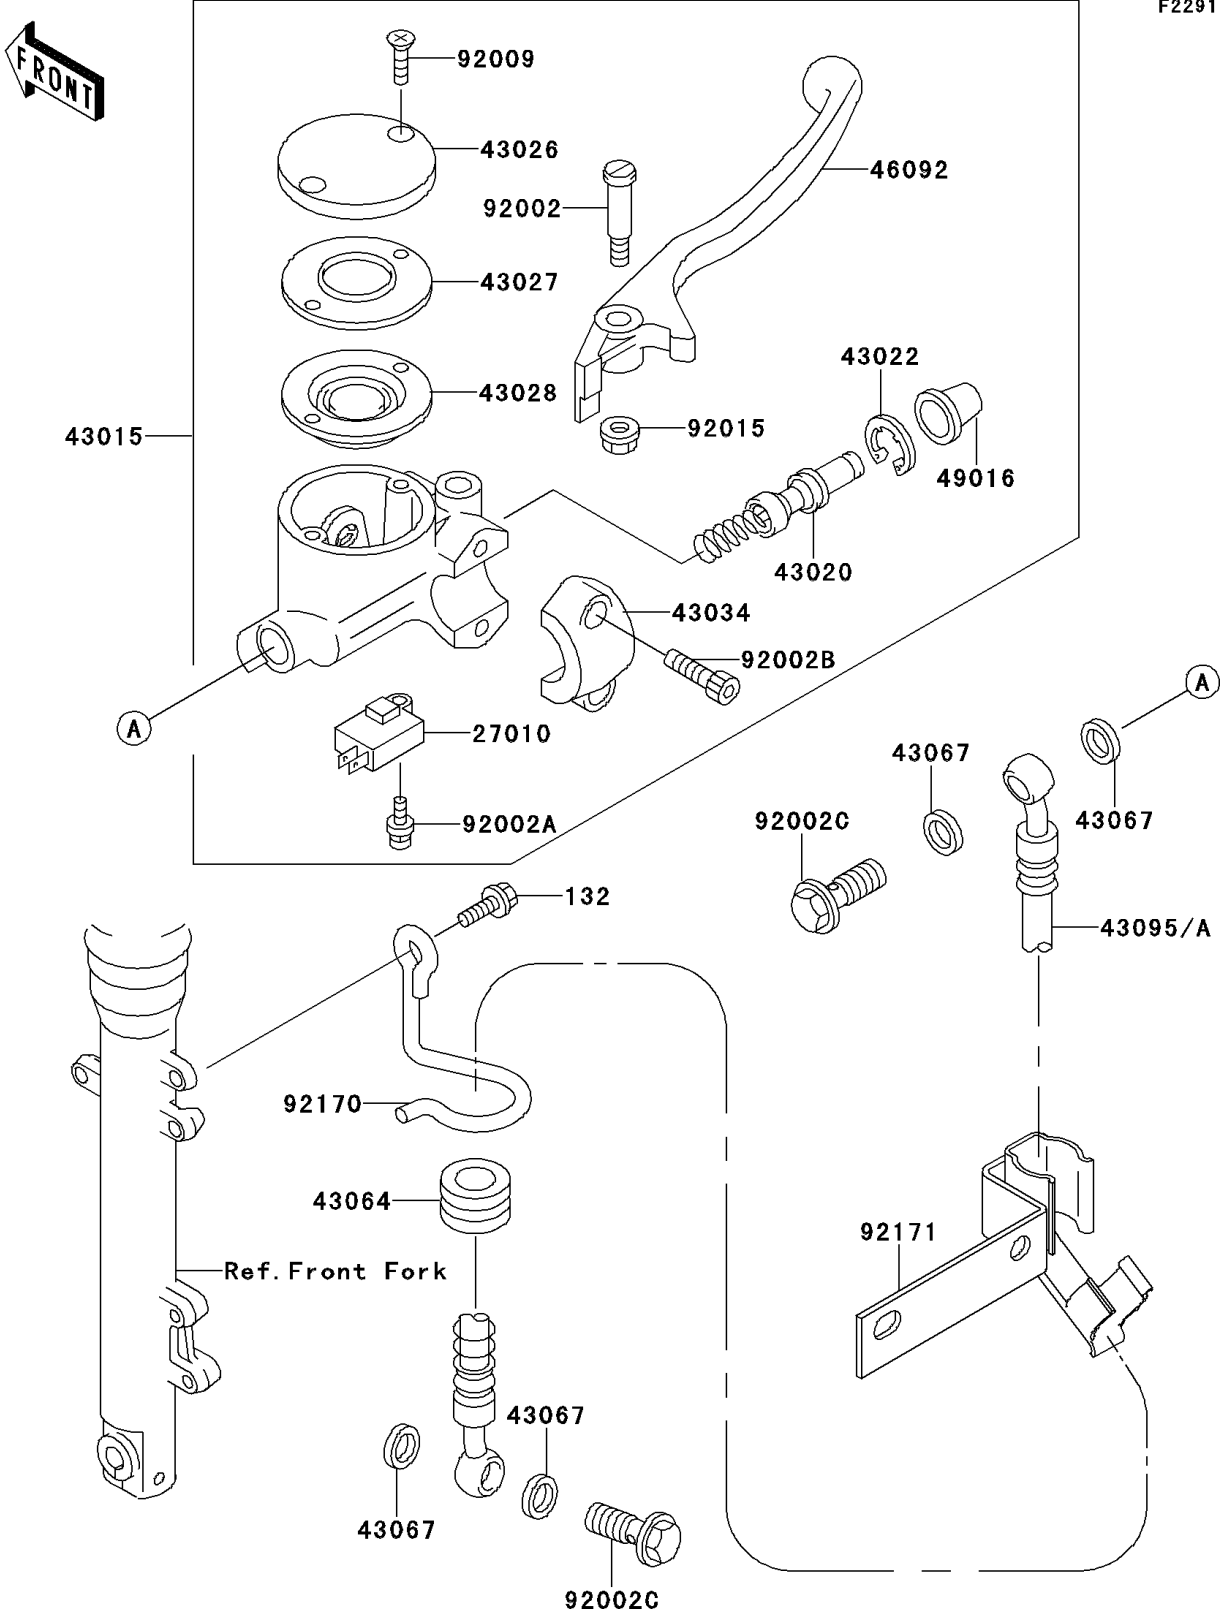

# 2001 W650 PARTS DIAGRAM

## Front Master Cylinder

F2291

# 2001 W650 PARTS LIST

Front Master Cylinder

ITEM NAME	PART NUMBER	QUANTITY
-----------	-------------	----------