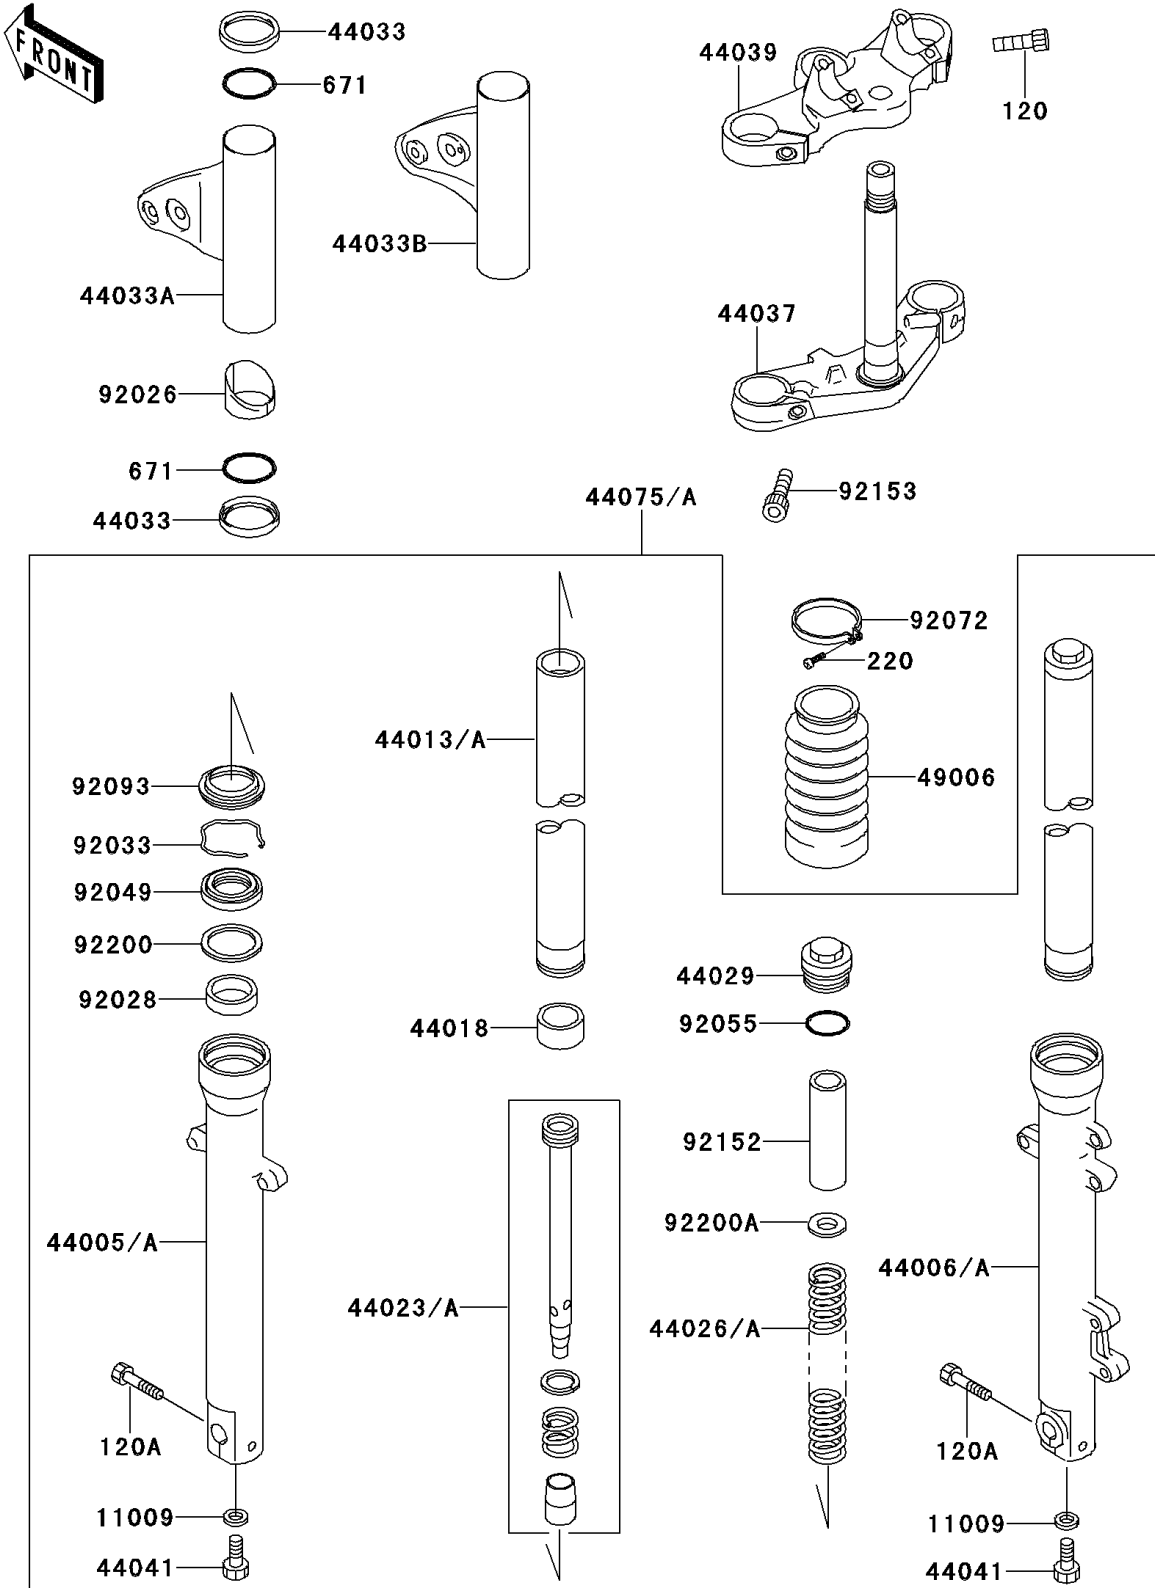

2001 W650 PARTS DIAGRAM

Front Fork

F2340

2001 W650 PARTS LIST

Front Fork

ITEM NAME	PART NUMBER	QUANTITY
BOLT-SOCKET,8X25,BLACK (Ref # 120)	120S0825	2
BOLT-SOCKET,8X35,BLACK (Ref # 120A)	120S0835	2
SCREW-PAN-CROS (Ref # 220)	220C0416	2
O RING,40MM (Ref # 671)	671B2540	4
GASKET,PIPE-COMP-SUSP (Ref # 11009)	11009-1325	2
PIPE-LEFT FORK OUTER (Ref # 44005A)	44005-1417	1
PIPE-RIGHT FORK OUTER (Ref # 44006A)	44006-1417	1
PIPE-FORK INNER (Ref # 44013A)	44013-1488	2
PISTON-FORK,INNER PIPE (Ref # 44018)	44018-1064	2
CYLINDER-SET-FORK (Ref # 44023A)	44023-1152	2
SPRING-FRONT FORK (Ref # 44026A)	44026-1730	2
SEAT-FORK SPRING (Ref # 44029)	44029-1140	2
COVER-FORK (Ref # 44033)	44033-1197	4
COVER-FORK,LH (Ref # 44033A)	44033-1250	1
COVER-FORK,RH (Ref # 44033B)	44033-1251	1
HOLDER-FORK UNDER (Ref # 44037)	44037-1389	1
HOLDER-FORK UPPER (Ref # 44039)	44039-1291	1
BOLT,SOCKET,FORK CYLINDER (Ref # 44041)	44041-040	2
DAMPER-SET-FORK (Ref # 44075A)	44075-1139	1
BOOT,FORK (Ref # 49006)	49006-1335	2
SPACER,FORK COVER (Ref # 92026)	92026-1432	2
BUSHING (Ref # 92028)	92028-1940	2
RING-SNAP (Ref # 92033)	92033-1036	2
SEAL-OIL,FORK OUTER TUBE (Ref # 92049)	92049-1515	2
RING-O,FORK TOP CAP (Ref # 92055)	92055-1050	2
BAND,BOOT (Ref # 92072)	92072-1046	2
SEAL,FORK OUTER TUBE (Ref # 92093)	92093-1510	2
COLLAR,FORK,L=115 (Ref # 92152)	92152-1173	2
BOLT,SOCKET,10X25 (Ref # 92153)	92153-0301	2

2001 W650 PARTS LIST

Front Fork

ITEM NAME	PART NUMBER	QUANTITY
WASHER (Ref # 92200)	92200-1029	2
WASHER (Ref # 92200A)	92200-1187	2