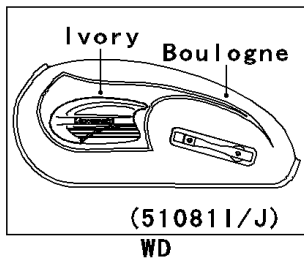

2001 W650 PARTS DIAGRAM

Fuel Tank(EJ650-A3/A4)

F2410A

2001 W650 PARTS LIST

Fuel Tank(EJ650-A3/A4)

ITEM NAME	PART NUMBER	QUANTITY
PACKING,TAP VALVE (Ref # 43049)	43049-1066	1
TAP-ASSY,FUEL (Ref # 51023)	51023-1251	1
CAP-TANK,FUEL (Ref # 51049)	51049-1132	1
PAD-KNEE,LH (Ref # 51061)	51061-1057	1
PAD-KNEE,RH (Ref # 51061A)	51061-1058	1
BOLT,6X20 (Ref # 92001)	92001-1091	2
WASHER,6.5X24X2 (Ref # 92022)	92022-1690	2
WASHER,6.2X11X1.5 (Ref # 92022A)	92022-183	2
WASHER,5.1X10X1.0 (Ref # 92022B)	92022-1977	2
COLLAR,L=13.1 (Ref # 92027)	92027-251	2
BOLT-FLANGED,6X25 (Ref # 130)	130H0625	2
SCREW-PAN-CROS (Ref # 220)	220B0308	2
SCREW-PAN-CROS (Ref # 220A)	220D0510	2
SCREW-CSK-CROS,4X14 (Ref # 221)	221B0414	5
O RING,4MM (Ref # 670)	670B1504	1
RING-O (Ref # 92055)	92055-1023	2
RING-O,FUEL TAP PACKING (Ref # 92055A)	92055-1112	1
RING-O,TAP LEVER (Ref # 92055B)	92055-1419	1
DAMPER,FUEL TANK (Ref # 92075)	92075-125	2
DAMPER (Ref # 92075A)	92075-1690	2
TANK-COMP-FUEL,RED/EBONY (Ref # 51081H)	51081-5381-CV	1
TANK-COMP-FUEL,BOULOGNE/IVORY (Ref # 51081I)	51081-5382-1I	1
TANK-COMP-FUEL,BOULOGNE/IVORY (Ref # 51081J)	51081-5383-1I	1
CLAMP,TUBE (Ref # 92037)	92037-147	1
CLAMP,TUBE (Ref # 92037)	92037-147	2
SEAL,FUEL TANK CAP (Ref # 92093)	92093-1030	1
TUBE,DRAIN (Ref # 92190)	92190-1453	1
TUBE,DRAIN (Ref # 92190)	92190-1453	2