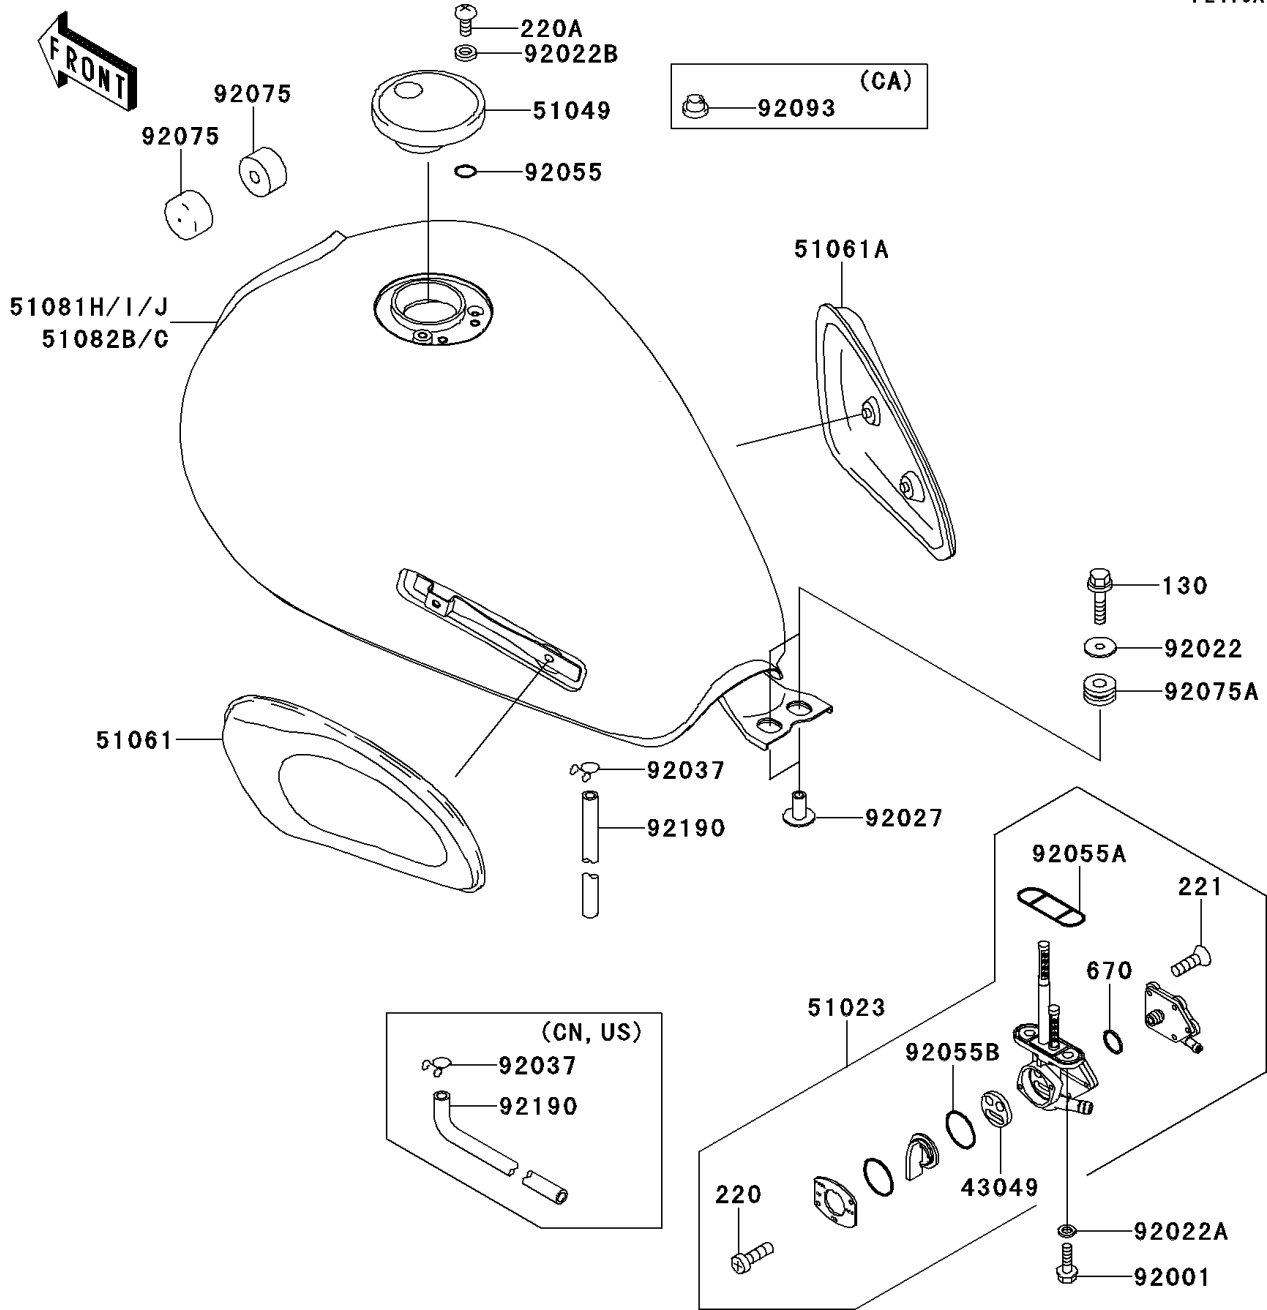

2001 W650 PARTS DIAGRAM

Fuel Tank(EJ650-A3/A4)

F2410A

2001 W650 PARTS LIST

Fuel Tank(EJ650-A3/A4)

ITEM NAME	PART NUMBER	QUANTITY
PACKING,TAP VALVE (Ref # 43049)	43049-1066	1
TAP-ASSY,FUEL (Ref # 51023)	51023-1251	1
CAP-TANK,FUEL (Ref # 51049)	51049-1132	1
PAD-KNEE,LH (Ref # 51061)	51061-1057	1
PAD-KNEE,RH (Ref # 51061A)	51061-1058	1
BOLT,6X20 (Ref # 92001)	92001-1091	2
WASHER,6.5X24X2 (Ref # 92022)	92022-1690	2
WASHER,6.2X11X1.5 (Ref # 92022A)	92022-183	2
WASHER,5.1X10X1.0 (Ref # 92022B)	92022-1977	2
COLLAR,L=13.1 (Ref # 92027)	92027-251	2
BOLT-FLANGED,6X25 (Ref # 130)	130H0625	2
SCREW-PAN-CROS (Ref # 220)	220B0308	2
SCREW-PAN-CROS (Ref # 220A)	220D0510	2
SCREW-CSK-CROS,4X14 (Ref # 221)	221B0414	5
O RING,4MM (Ref # 670)	670B1504	1
RING-O (Ref # 92055)	92055-1023	2
RING-O,FUEL TAP PACKING (Ref # 92055A)	92055-1112	1
RING-O,TAP LEVER (Ref # 92055B)	92055-1419	1
DAMPER,FUEL TANK (Ref # 92075)	92075-125	2
DAMPER (Ref # 92075A)	92075-1690	2
TANK-COMP-FUEL,RED/EBONY (Ref # 51081H)	51081-5381-CV	1
TANK-COMP-FUEL,BOULOGNE/IVORY (Ref # 51081I)	51081-5382-1I	1
TANK-COMP-FUEL,BOULOGNE/IVORY (Ref # 51081J)	51081-5383-1I	1
CLAMP,TUBE (Ref # 92037)	92037-147	1
CLAMP,TUBE (Ref # 92037)	92037-147	2
SEAL,FUEL TANK CAP (Ref # 92093)	92093-1030	1
TUBE,DRAIN (Ref # 92190)	92190-1453	1
TUBE,DRAIN (Ref # 92190)	92190-1453	2