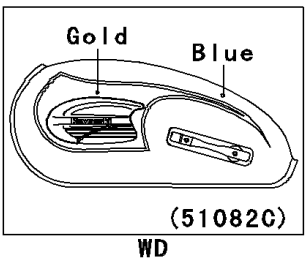

2001 W650 PARTS DIAGRAM

Fuel Tank(EJ650-A3/A4)

F2410A

2001 W650 PARTS LIST

Fuel Tank(EJ650-A3/A4)

ITEM NAME	PART NUMBER	QUANTITY
PACKING,TAP VALVE (Ref # 43049)	43049-1066	1
TAP-ASSY,FUEL (Ref # 51023)	51023-1251	1
CAP-TANK,FUEL (Ref # 51049)	51049-1132	1
PAD-KNEE,LH (Ref # 51061)	51061-1057	1
PAD-KNEE,RH (Ref # 51061A)	51061-1058	1
BOLT,6X20 (Ref # 92001)	92001-1091	2
WASHER,6.5X24X2 (Ref # 92022)	92022-1690	2
WASHER,6.2X11X1.5 (Ref # 92022A)	92022-183	2
WASHER,5.1X10X1.0 (Ref # 92022B)	92022-1977	2
COLLAR,L=13.1 (Ref # 92027)	92027-251	2
BOLT-FLANGED,6X25 (Ref # 130)	130H0625	2
SCREW-PAN-CROS (Ref # 220)	220B0308	2
SCREW-PAN-CROS (Ref # 220A)	220D0510	2
SCREW-CSK-CROS,4X14 (Ref # 221)	221B0414	5
O RING,4MM (Ref # 670)	670B1504	1
RING-O (Ref # 92055)	92055-1023	2
RING-O,FUEL TAP PACKING (Ref # 92055A)	92055-1112	1
RING-O,TAP LEVER (Ref # 92055B)	92055-1419	1
DAMPER,FUEL TANK (Ref # 92075)	92075-125	2
DAMPER (Ref # 92075A)	92075-1690	2
TANK-COMP-FUEL,RED/EBONY (Ref # 51081H)	51081-5381-CV	1
TANK-COMP-FUEL,BOULOGNE/IVORY (Ref # 51081I)	51081-5382-1I	1
TANK-COMP-FUEL,BOULOGNE/IVORY (Ref # 51081J)	51081-5383-1I	1
CLAMP,TUBE (Ref # 92037)	92037-147	1
CLAMP,TUBE (Ref # 92037)	92037-147	2
SEAL,FUEL TANK CAP (Ref # 92093)	92093-1030	1
TUBE,DRAIN (Ref # 92190)	92190-1453	1
TUBE,DRAIN (Ref # 92190)	92190-1453	2