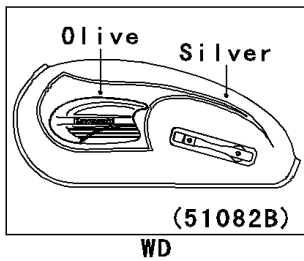

2001 W650 PARTS DIAGRAM

Fuel Tank(EJ650-A3/A4)

F2410A

2001 W650 PARTS LIST

Fuel Tank(EJ650-A3/A4)

ITEM NAME	PART NUMBER	QUANTITY
PACKING,TAP VALVE (Ref # 43049)	43049-1066	1
TAP-ASSY,FUEL (Ref # 51023)	51023-1251	1
CAP-TANK,FUEL (Ref # 51049)	51049-1132	1
PAD-KNEE,LH (Ref # 51061)	51061-1057	1
PAD-KNEE,RH (Ref # 51061A)	51061-1058	1
BOLT,6X20 (Ref # 92001)	92001-1091	2
WASHER,6.5X24X2 (Ref # 92022)	92022-1690	2
WASHER,6.2X11X1.5 (Ref # 92022A)	92022-183	2
WASHER,5.1X10X1.0 (Ref # 92022B)	92022-1977	2
COLLAR,L=13.1 (Ref # 92027)	92027-251	2
BOLT-FLANGED,6X25 (Ref # 130)	130H0625	2
SCREW-PAN-CROS (Ref # 220)	220B0308	2
SCREW-PAN-CROS (Ref # 220A)	220D0510	2
SCREW-CSK-CROS,4X14 (Ref # 221)	221B0414	5
O RING,4MM (Ref # 670)	670B1504	1
RING-O (Ref # 92055)	92055-1023	2
RING-O,FUEL TAP PACKING (Ref # 92055A)	92055-1112	1
RING-O,TAP LEVER (Ref # 92055B)	92055-1419	1
DAMPER,FUEL TANK (Ref # 92075)	92075-125	2
DAMPER (Ref # 92075A)	92075-1690	2
TANK-COMP-FUEL,RED/EBONY (Ref # 51081H)	51081-5381-CV	1
TANK-COMP-FUEL,BOULOGNE/IVORY (Ref # 51081I)	51081-5382-1I	1
TANK-COMP-FUEL,BOULOGNE/IVORY (Ref # 51081J)	51081-5383-1I	1
CLAMP,TUBE (Ref # 92037)	92037-147	1
CLAMP,TUBE (Ref # 92037)	92037-147	2
SEAL,FUEL TANK CAP (Ref # 92093)	92093-1030	1
TUBE,DRAIN (Ref # 92190)	92190-1453	1
TUBE,DRAIN (Ref # 92190)	92190-1453	2