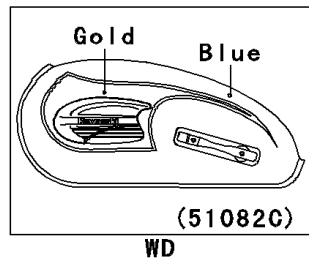

2001 W650 PARTS DIAGRAM

Fuel Tank(EJ650-A3/A4)

F2410A

2001 W650 PARTS LIST

Fuel Tank(EJ650-A3/A4)

ITEM NAME	PART NUMBER	QUANTITY
PACKING,TAP VALVE (Ref # 43049)	43049-1066	1
TAP-ASSY,FUEL (Ref # 51023)	51023-1251	1
CAP-TANK,FUEL (Ref # 51049)	51049-1132	1
PAD-KNEE,LH (Ref # 51061)	51061-1057	1
PAD-KNEE,RH (Ref # 51061A)	51061-1058	1
BOLT,6X20 (Ref # 92001)	92001-1091	2
WASHER,6.5X24X2 (Ref # 92022)	92022-1690	2
WASHER,6.2X11X1.5 (Ref # 92022A)	92022-183	2
WASHER,5.1X10X1.0 (Ref # 92022B)	92022-1977	2
COLLAR,L=13.1 (Ref # 92027)	92027-251	2
BOLT-FLANGED,6X25 (Ref # 130)	130H0625	2
SCREW-PAN-CROS (Ref # 220)	220B0308	2
SCREW-PAN-CROS (Ref # 220A)	220D0510	2
SCREW-CSK-CROS,4X14 (Ref # 221)	221B0414	5
O RING,4MM (Ref # 670)	670B1504	1
RING-O (Ref # 92055)	92055-1023	2
RING-O,FUEL TAP PACKING (Ref # 92055A)	92055-1112	1
RING-O,TAP LEVER (Ref # 92055B)	92055-1419	1
DAMPER,FUEL TANK (Ref # 92075)	92075-125	2
DAMPER (Ref # 92075A)	92075-1690	2
TANK-COMP-FUEL,RED/EBONY (Ref # 51081H)	51081-5381-CV	1
TANK-COMP-FUEL,BOULOGNE/IVORY (Ref # 51081I)	51081-5382-1I	1
TANK-COMP-FUEL,BOULOGNE/IVORY (Ref # 51081J)	51081-5383-1I	1
CLAMP,TUBE (Ref # 92037)	92037-147	1
CLAMP,TUBE (Ref # 92037)	92037-147	2
SEAL,FUEL TANK CAP (Ref # 92093)	92093-1030	1
TUBE,DRAIN (Ref # 92190)	92190-1453	1
TUBE,DRAIN (Ref # 92190)	92190-1453	2