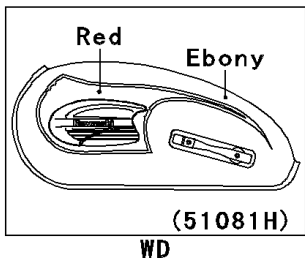

2001 W650 PARTS DIAGRAM

Fuel Tank(EJ650-A3/A4)

F2410A

2001 W650 PARTS LIST

Fuel Tank(EJ650-A3/A4)

ITEM NAME	PART NUMBER	QUANTITY
PACKING,TAP VALVE (Ref # 43049)	43049-1066	1
TAP-ASSY,FUEL (Ref # 51023)	51023-1251	1
CAP-TANK,FUEL (Ref # 51049)	51049-1132	1
PAD-KNEE,LH (Ref # 51061)	51061-1057	1
PAD-KNEE,RH (Ref # 51061A)	51061-1058	1
BOLT,6X20 (Ref # 92001)	92001-1091	2
WASHER,6.5X24X2 (Ref # 92022)	92022-1690	2
WASHER,6.2X11X1.5 (Ref # 92022A)	92022-183	2
WASHER,5.1X10X1.0 (Ref # 92022B)	92022-1977	2
COLLAR,L=13.1 (Ref # 92027)	92027-251	2
BOLT-FLANGED,6X25 (Ref # 130)	130H0625	2
SCREW-PAN-CROS (Ref # 220)	220B0308	2
SCREW-PAN-CROS (Ref # 220A)	220D0510	2
SCREW-CSK-CROS,4X14 (Ref # 221)	221B0414	5
O RING,4MM (Ref # 670)	670B1504	1
RING-O (Ref # 92055)	92055-1023	2
RING-O,FUEL TAP PACKING (Ref # 92055A)	92055-1112	1
RING-O,TAP LEVER (Ref # 92055B)	92055-1419	1
DAMPER,FUEL TANK (Ref # 92075)	92075-125	2
DAMPER (Ref # 92075A)	92075-1690	2
TANK-COMP-FUEL,RED/EBONY (Ref # 51081H)	51081-5381-CV	1
TANK-COMP-FUEL,BOULOGNE/IVORY (Ref # 51081I)	51081-5382-1I	1
TANK-COMP-FUEL,BOULOGNE/IVORY (Ref # 51081J)	51081-5383-1I	1
CLAMP,TUBE (Ref # 92037)	92037-147	1
CLAMP,TUBE (Ref # 92037)	92037-147	2
SEAL,FUEL TANK CAP (Ref # 92093)	92093-1030	1
TUBE,DRAIN (Ref # 92190)	92190-1453	1
TUBE,DRAIN (Ref # 92190)	92190-1453	2