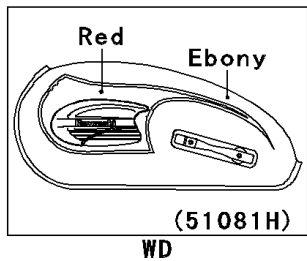

2001 W650 PARTS DIAGRAM

Fuel Tank(EJ650-A3/A4)

F2410A

2001 W650 PARTS LIST

Fuel Tank(EJ650-A3/A4)

ITEM NAME	PART NUMBER	QUANTITY
PACKING,TAP VALVE (Ref # 43049)	43049-1066	1
TAP-ASSY,FUEL (Ref # 51023)	51023-1251	1
CAP-TANK,FUEL (Ref # 51049)	51049-1132	1
PAD-KNEE,LH (Ref # 51061)	51061-1057	1
PAD-KNEE,RH (Ref # 51061A)	51061-1058	1
BOLT,6X20 (Ref # 92001)	92001-1091	2
WASHER,6.5X24X2 (Ref # 92022)	92022-1690	2
WASHER,6.2X11X1.5 (Ref # 92022A)	92022-183	2
WASHER,5.1X10X1.0 (Ref # 92022B)	92022-1977	2
COLLAR,L=13.1 (Ref # 92027)	92027-251	2
BOLT-FLANGED,6X25 (Ref # 130)	130H0625	2
SCREW-PAN-CROS (Ref # 220)	220B0308	2
SCREW-PAN-CROS (Ref # 220A)	220D0510	2
SCREW-CSK-CROS,4X14 (Ref # 221)	221B0414	5
O RING,4MM (Ref # 670)	670B1504	1
RING-O (Ref # 92055)	92055-1023	2
RING-O,FUEL TAP PACKING (Ref # 92055A)	92055-1112	1
RING-O,TAP LEVER (Ref # 92055B)	92055-1419	1
DAMPER,FUEL TANK (Ref # 92075)	92075-125	2
DAMPER (Ref # 92075A)	92075-1690	2
TANK-COMP-FUEL,RED/EBONY (Ref # 51081H)	51081-5381-CV	1
TANK-COMP-FUEL,BOULOGNE/IVORY (Ref # 51081I)	51081-5382-1I	1
TANK-COMP-FUEL,BOULOGNE/IVORY (Ref # 51081J)	51081-5383-1I	1
CLAMP,TUBE (Ref # 92037)	92037-147	1
CLAMP,TUBE (Ref # 92037)	92037-147	2
SEAL,FUEL TANK CAP (Ref # 92093)	92093-1030	1
TUBE,DRAIN (Ref # 92190)	92190-1453	1
TUBE,DRAIN (Ref # 92190)	92190-1453	2