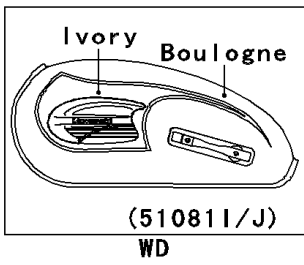

2001 W650 PARTS DIAGRAM

Fuel Tank(EJ650-A3/A4)

F2410A

2001 W650 PARTS LIST

Fuel Tank(EJ650-A3/A4)

ITEM NAME	PART NUMBER	QUANTITY
PACKING,TAP VALVE (Ref # 43049)	43049-1066	1
TAP-ASSY,FUEL (Ref # 51023)	51023-1251	1
CAP-TANK,FUEL (Ref # 51049)	51049-1132	1
PAD-KNEE,LH (Ref # 51061)	51061-1057	1
PAD-KNEE,RH (Ref # 51061A)	51061-1058	1
BOLT,6X20 (Ref # 92001)	92001-1091	2
WASHER,6.5X24X2 (Ref # 92022)	92022-1690	2
WASHER,6.2X11X1.5 (Ref # 92022A)	92022-183	2
WASHER,5.1X10X1.0 (Ref # 92022B)	92022-1977	2
COLLAR,L=13.1 (Ref # 92027)	92027-251	2
BOLT-FLANGED,6X25 (Ref # 130)	130H0625	2
SCREW-PAN-CROS (Ref # 220)	220B0308	2
SCREW-PAN-CROS (Ref # 220A)	220D0510	2
SCREW-CSK-CROS,4X14 (Ref # 221)	221B0414	5
O RING,4MM (Ref # 670)	670B1504	1
RING-O (Ref # 92055)	92055-1023	2
RING-O,FUEL TAP PACKING (Ref # 92055A)	92055-1112	1
RING-O,TAP LEVER (Ref # 92055B)	92055-1419	1
DAMPER,FUEL TANK (Ref # 92075)	92075-125	2
DAMPER (Ref # 92075A)	92075-1690	2
TANK-COMP-FUEL,RED/EBONY (Ref # 51081H)	51081-5381-CV	1
TANK-COMP-FUEL,BOULOGNE/IVORY (Ref # 51081I)	51081-5382-1I	1
TANK-COMP-FUEL,BOULOGNE/IVORY (Ref # 51081J)	51081-5383-1I	1
CLAMP,TUBE (Ref # 92037)	92037-147	1
CLAMP,TUBE (Ref # 92037)	92037-147	2
SEAL,FUEL TANK CAP (Ref # 92093)	92093-1030	1
TUBE,DRAIN (Ref # 92190)	92190-1453	1
TUBE,DRAIN (Ref # 92190)	92190-1453	2