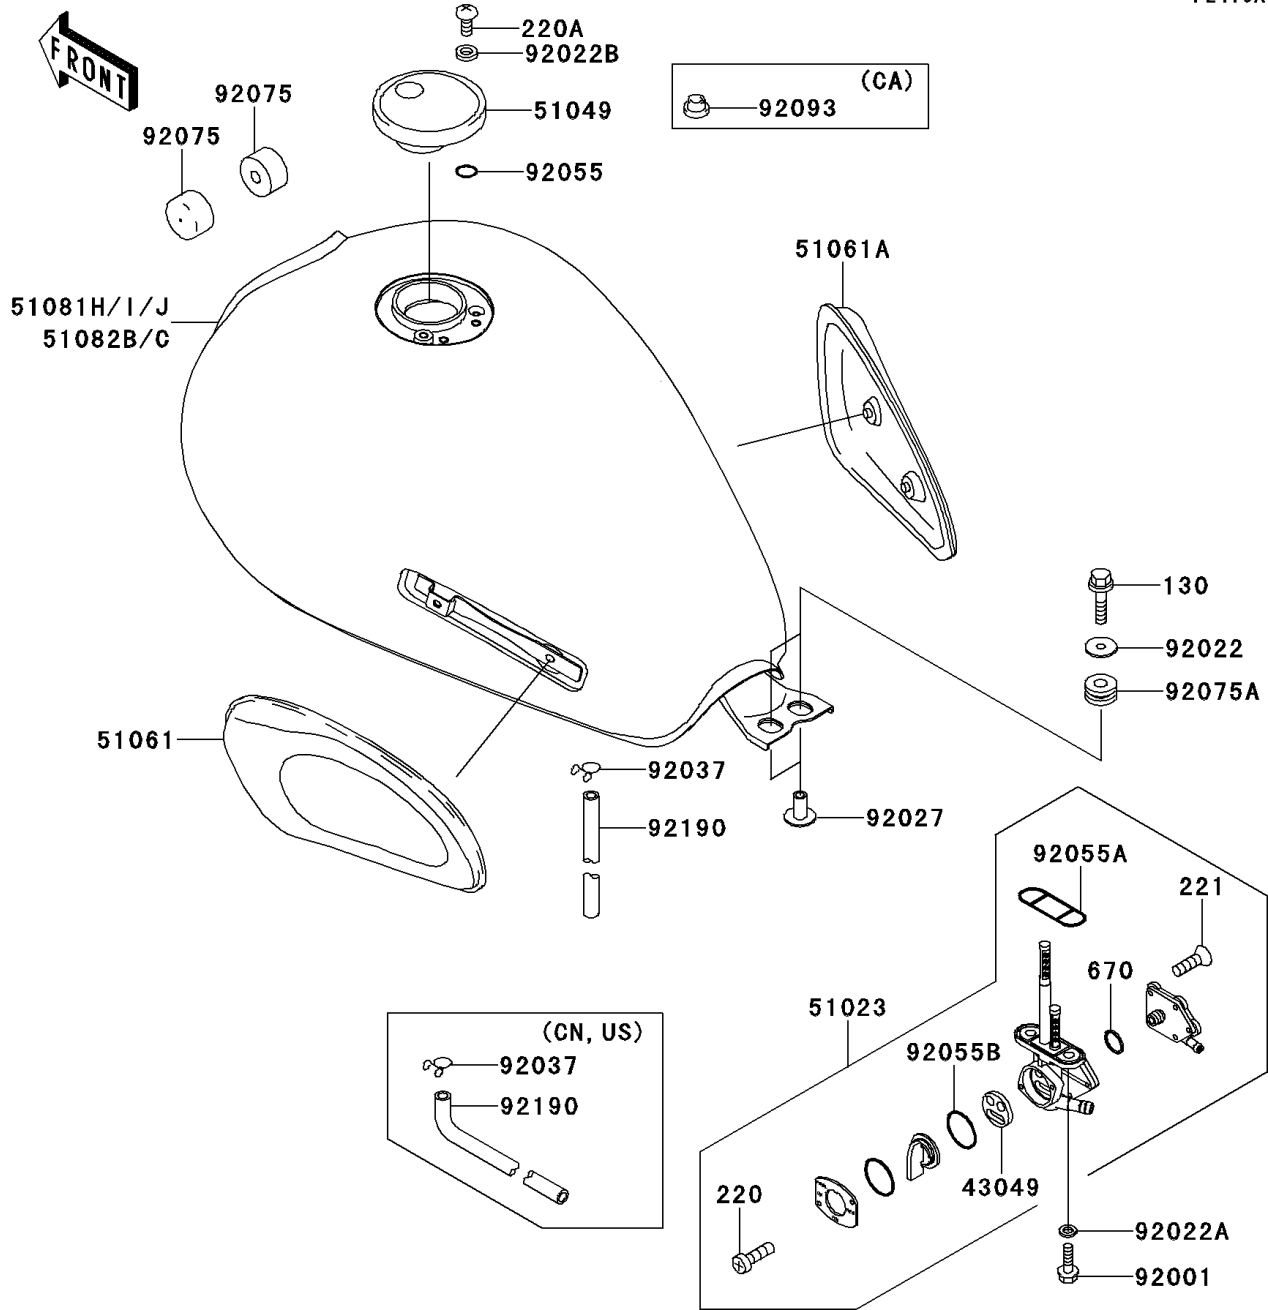

2001 W650 PARTS DIAGRAM

Fuel Tank(EJ650-A3/A4)

F2410A

2001 W650 PARTS LIST

Fuel Tank(EJ650-A3/A4)

ITEM NAME	PART NUMBER	QUANTITY
PACKING,TAP VALVE (Ref # 43049)	43049-1066	1
TAP-ASSY,FUEL (Ref # 51023)	51023-1251	1
CAP-TANK,FUEL (Ref # 51049)	51049-1132	1
PAD-KNEE,LH (Ref # 51061)	51061-1057	1
PAD-KNEE,RH (Ref # 51061A)	51061-1058	1
BOLT,6X20 (Ref # 92001)	92001-1091	2
WASHER,6.5X24X2 (Ref # 92022)	92022-1690	2
WASHER,6.2X11X1.5 (Ref # 92022A)	92022-183	2
WASHER,5.1X10X1.0 (Ref # 92022B)	92022-1977	2
COLLAR,L=13.1 (Ref # 92027)	92027-251	2
BOLT-FLANGED,6X25 (Ref # 130)	130H0625	2
SCREW-PAN-CROS (Ref # 220)	220B0308	2
SCREW-PAN-CROS (Ref # 220A)	220D0510	2
SCREW-CSK-CROS,4X14 (Ref # 221)	221B0414	5
O RING,4MM (Ref # 670)	670B1504	1
RING-O (Ref # 92055)	92055-1023	2
RING-O,FUEL TAP PACKING (Ref # 92055A)	92055-1112	1
RING-O,TAP LEVER (Ref # 92055B)	92055-1419	1
DAMPER,FUEL TANK (Ref # 92075)	92075-125	2
DAMPER (Ref # 92075A)	92075-1690	2
TANK-COMP-FUEL,RED/EBONY (Ref # 51081H)	51081-5381-CV	1
TANK-COMP-FUEL,BOULOGNE/IVORY (Ref # 51081I)	51081-5382-1I	1
TANK-COMP-FUEL,BOULOGNE/IVORY (Ref # 51081J)	51081-5383-1I	1
CLAMP,TUBE (Ref # 92037)	92037-147	1
CLAMP,TUBE (Ref # 92037)	92037-147	2
SEAL,FUEL TANK CAP (Ref # 92093)	92093-1030	1
TUBE,DRAIN (Ref # 92190)	92190-1453	1
TUBE,DRAIN (Ref # 92190)	92190-1453	2