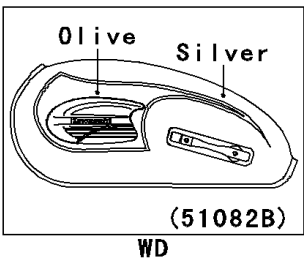

2001 W650 PARTS DIAGRAM

Fuel Tank(EJ650-A3/A4)

F2410A

2001 W650 PARTS LIST

Fuel Tank(EJ650-A3/A4)

ITEM NAME	PART NUMBER	QUANTITY
PACKING,TAP VALVE (Ref # 43049)	43049-1066	1
TAP-ASSY,FUEL (Ref # 51023)	51023-1251	1
CAP-TANK,FUEL (Ref # 51049)	51049-1132	1
PAD-KNEE,LH (Ref # 51061)	51061-1057	1
PAD-KNEE,RH (Ref # 51061A)	51061-1058	1
BOLT,6X20 (Ref # 92001)	92001-1091	2
WASHER,6.5X24X2 (Ref # 92022)	92022-1690	2
WASHER,6.2X11X1.5 (Ref # 92022A)	92022-183	2
WASHER,5.1X10X1.0 (Ref # 92022B)	92022-1977	2
COLLAR,L=13.1 (Ref # 92027)	92027-251	2
BOLT-FLANGED,6X25 (Ref # 130)	130H0625	2
SCREW-PAN-CROS (Ref # 220)	220B0308	2
SCREW-PAN-CROS (Ref # 220A)	220D0510	2
SCREW-CSK-CROS,4X14 (Ref # 221)	221B0414	5
O RING,4MM (Ref # 670)	670B1504	1
RING-O (Ref # 92055)	92055-1023	2
RING-O,FUEL TAP PACKING (Ref # 92055A)	92055-1112	1
RING-O,TAP LEVER (Ref # 92055B)	92055-1419	1
DAMPER,FUEL TANK (Ref # 92075)	92075-125	2
DAMPER (Ref # 92075A)	92075-1690	2
TANK-COMP-FUEL,RED/EBONY (Ref # 51081H)	51081-5381-CV	1
TANK-COMP-FUEL,BOULOGNE/IVORY (Ref # 51081I)	51081-5382-1I	1
TANK-COMP-FUEL,BOULOGNE/IVORY (Ref # 51081J)	51081-5383-1I	1
CLAMP,TUBE (Ref # 92037)	92037-147	1
CLAMP,TUBE (Ref # 92037)	92037-147	2
SEAL,FUEL TANK CAP (Ref # 92093)	92093-1030	1
TUBE,DRAIN (Ref # 92190)	92190-1453	1
TUBE,DRAIN (Ref # 92190)	92190-1453	2