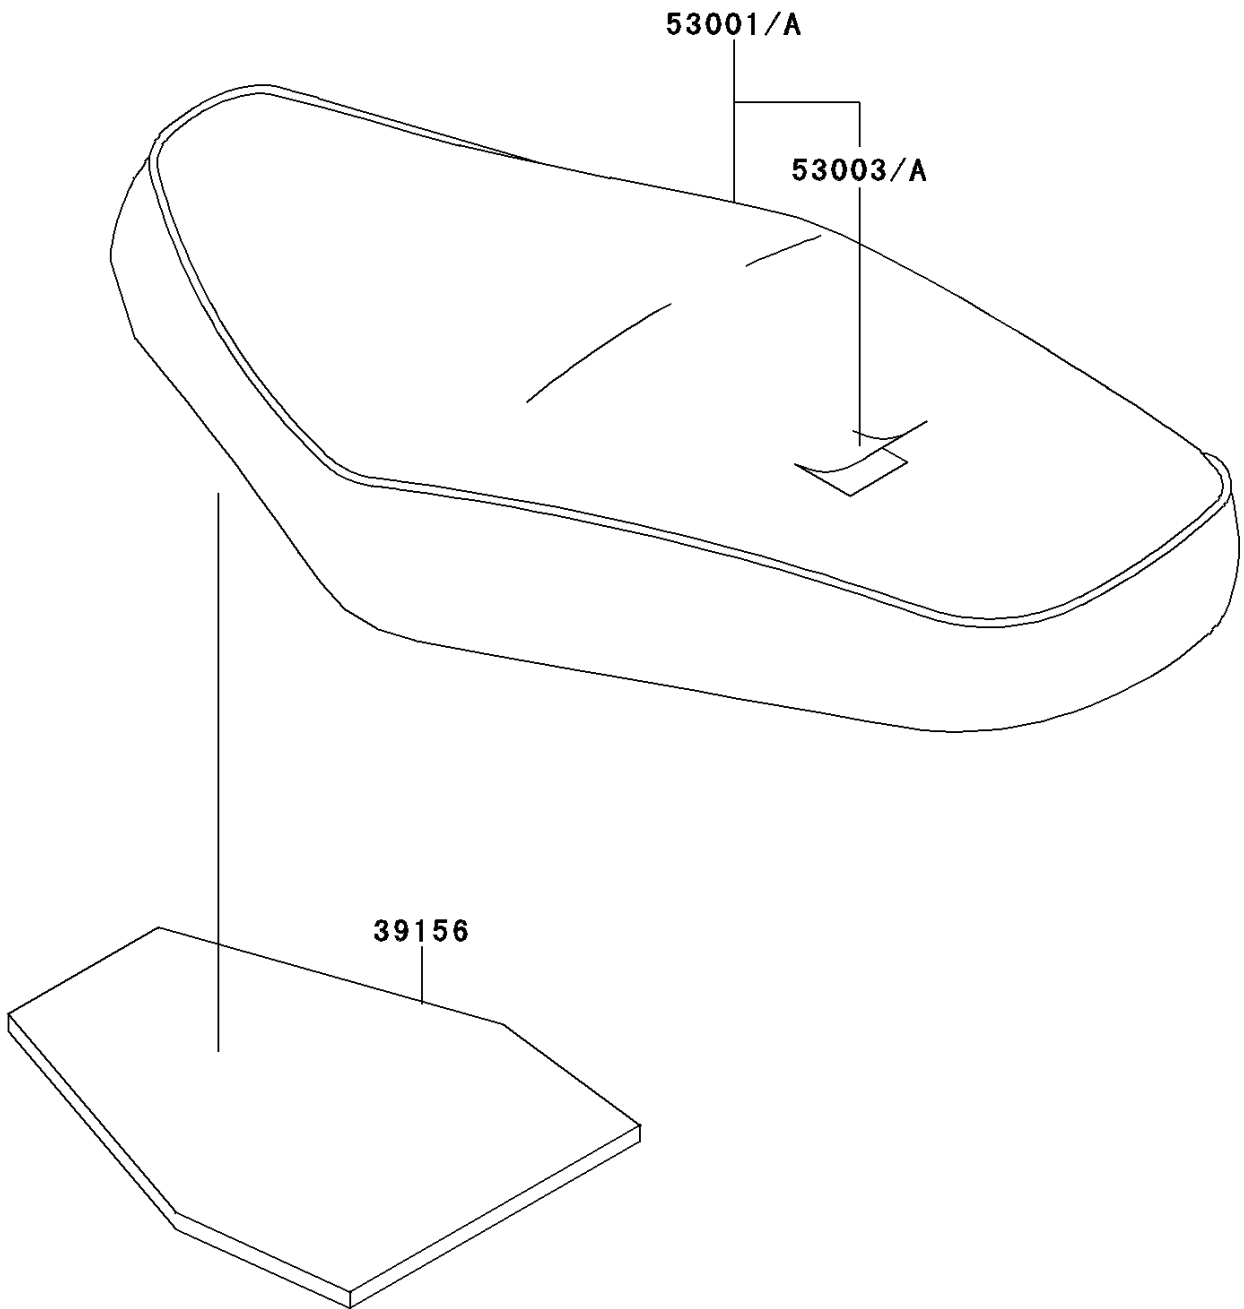

2001 W650 PARTS DIAGRAM

Seat

F2510

2001 W650 PARTS LIST

Seat

ITEM NAME	PART NUMBER	QUANTITY
PAD,SEAT (Ref # 39156)	39156-1640	1
SEAT-ASSY,DUAL,BLACK (Ref # 53001A)	53001-1951-NQ	1
LEATHER,SEAT,BLACK (Ref # 53003A)	53003-1468-NQ	1