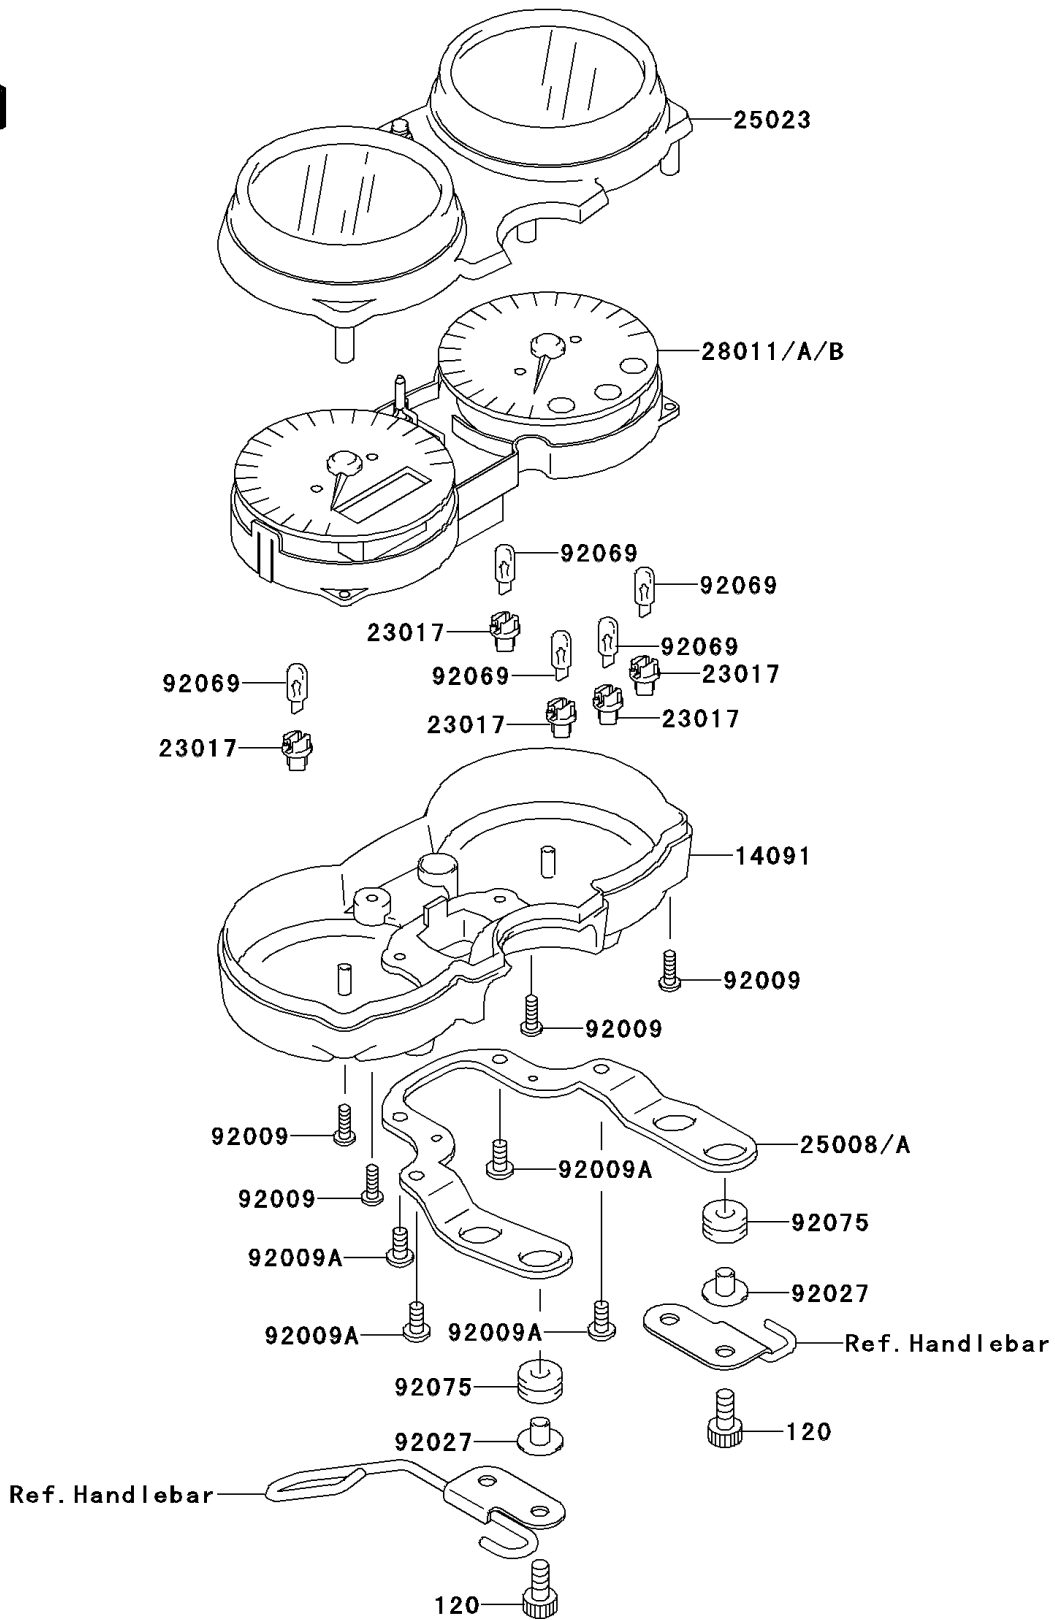

# 2000 W650 PARTS DIAGRAM

Meter(s)

F2530

## 2000 W650 PARTS LIST

Meter(s)

ITEM NAME	PART NUMBER	QUANTITY
BOLT-SOCKET,6X22,BLACK (Ref # 120)	120S0622	4
COVER,METER CASE,LWR (Ref # 14091)	14091-1085	1
SOCKET,WEDGE BASE,T-5 (Ref # 23017)	23017-1063	5
BRACKET-METER (Ref # 25008)	25008-1224	1
COVER-METER CASE,UPP (Ref # 25023)	25023-1244	1
SCREW,4X16,BLACK (Ref # 92009)	92009-1158	4
SCREW,5X10 (Ref # 92009A)	92009-1904	4
COLLAR,L=13.1,BLACK (Ref # 92027)	92027-1450	4
BULB,12V 2W,T5 (Ref # 92069)	92069-1105	5
DAMPER (Ref # 92075)	92075-1690	4
METER,SPEED&TACHO,MPH (Ref # 28011)	28011-1186	1
METER,SPEED&TACHO,KPH (Ref # 28011A)	28011-1187	1