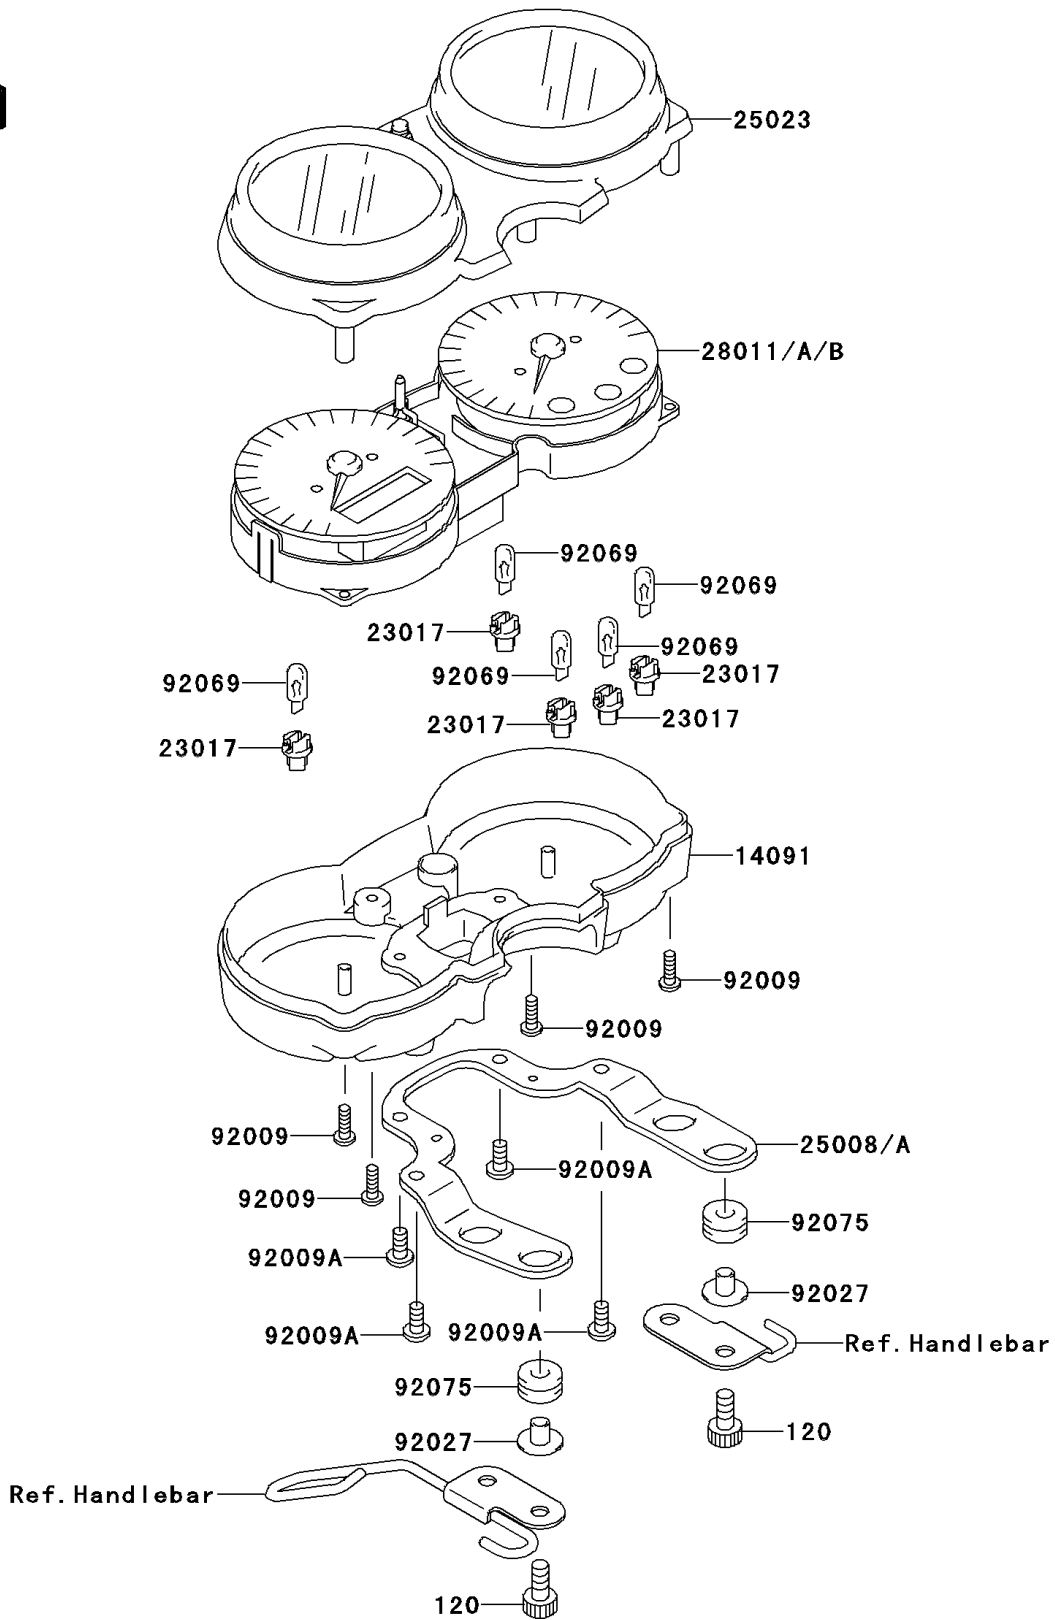

2002 W650 (Canada Only) PARTS DIAGRAM

Meter(s)

F2530

2002 W650 (Canada Only) PARTS LIST

Meter(s)

ITEM NAME	PART NUMBER	QUANTITY
BOLT-SOCKET,6X22,BLACK (Ref # 120)	120S0622	4
COVER,METER CASE,LWR (Ref # 14091)	14091-1085	1
SOCKET,WEDGE BASE,T-5 (Ref # 23017)	23017-1063	5
BRACKET-METER (Ref # 25008A)	25008-1229	1
COVER-METER CASE,UPP (Ref # 25023)	25023-1244	1
METER,SPEED&TACHO,KPH (Ref # 28011B)	28011-1232	1
SCREW,4X16,BLACK (Ref # 92009)	92009-1158	4
SCREW,5X10 (Ref # 92009A)	92009-1904	4
COLLAR,L=13.1,BLACK (Ref # 92027)	92027-1450	4
BULB,12V 2W,T5 (Ref # 92069)	92069-1105	5
DAMPER (Ref # 92075)	92075-1690	4