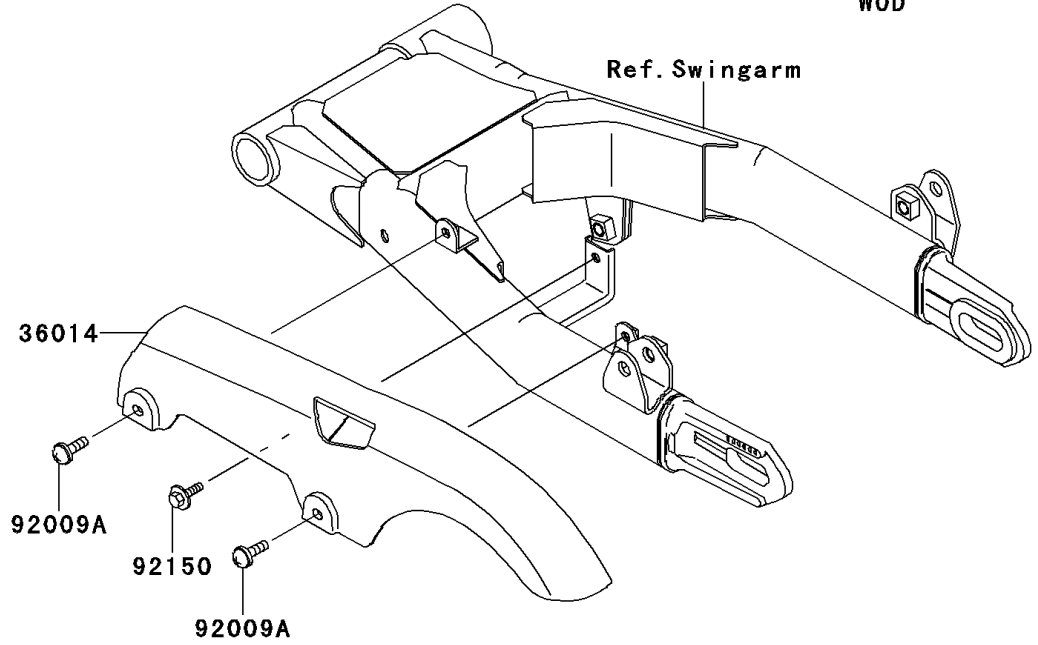

2001 W650 PARTS DIAGRAM

Side Covers/Chain Cover

F2610

2001 W650 PARTS LIST

Side Covers/Chain Cover

ITEM NAME	PART NUMBER	QUANTITY
COVER-SIDE,LH,EBONY (Ref # 36001)	36001-1632-H8	1
COVER-SIDE,RH,EBONY (Ref # 36001A)	36001-1636-H8	1
CASE-CHAIN (Ref # 36014)	36014-1234	1
PAD,SIDE COVER,LH (Ref # 39156)	39156-1635	1
PAD,SIDE COVER,RH (Ref # 39156A)	39156-1636	1
TRIM,L=40 (Ref # 53044)	53044-1320	2
SCREW,6X16 (Ref # 92009)	92009-1621	4
SCREW,6X12 (Ref # 92009A)	92009-1877	2
SCREW,6X20 (Ref # 92009B)	92009-3763	1
COLLAR,6.8X10X12 (Ref # 92027)	92027-162	1
DAMPER (Ref # 92075)	92075-1629	1
DAMPER (Ref # 92075A)	92075-1634	1
COLLAR,L=7.4 (Ref # 92143)	92143-1019	4
BOLT,6X14 (Ref # 92150)	92150-1133	1
DAMPER (Ref # 92160)	92160-1278	4
WASHER (Ref # 92200)	92200-1153	1