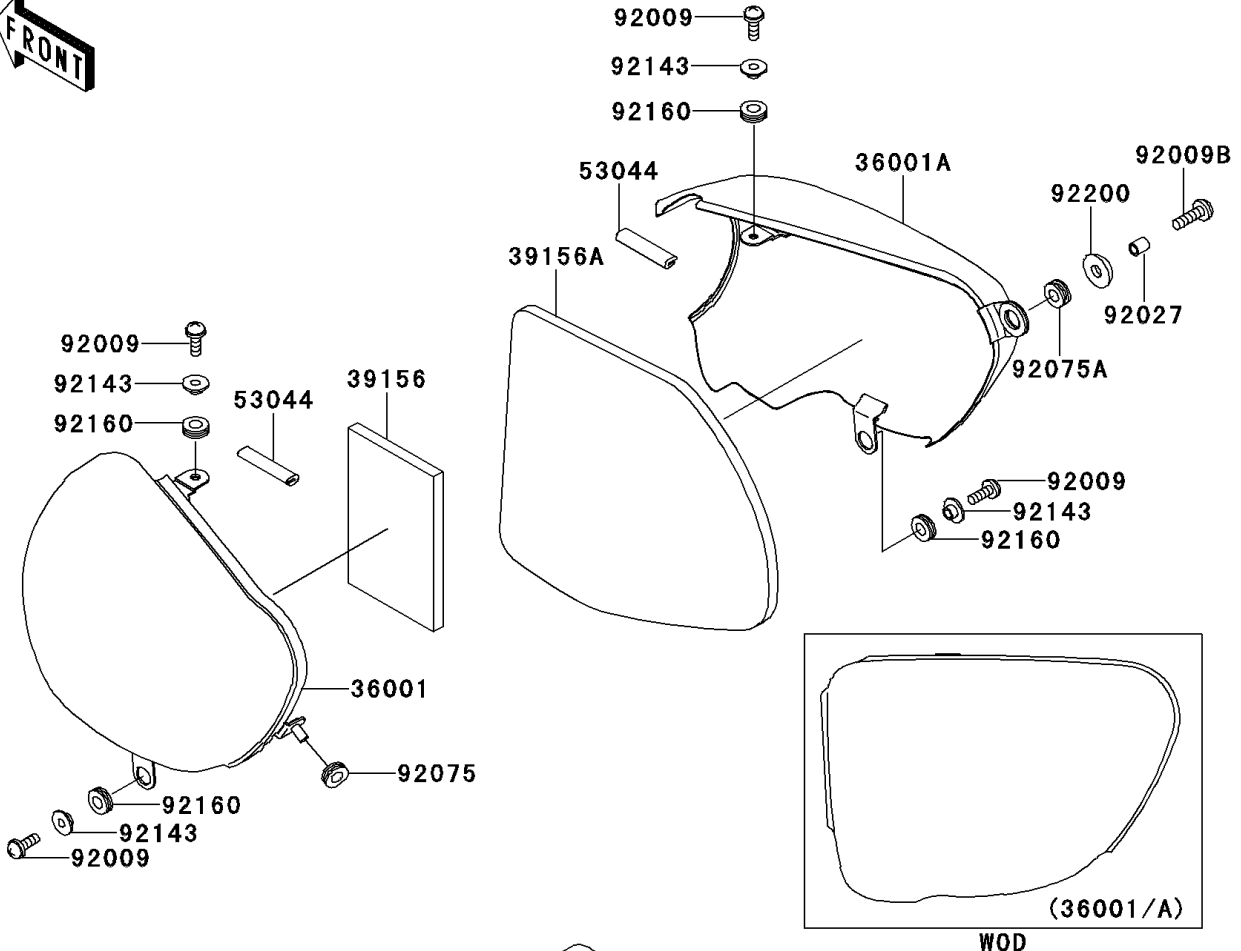

2001 W650 PARTS DIAGRAM

Side Covers/Chain Cover

F2610

2001 W650 PARTS LIST

Side Covers/Chain Cover

ITEM NAME	PART NUMBER	QUANTITY
COVER-SIDE,LH,EBONY (Ref # 36001)	36001-1632-H8	1
COVER-SIDE,RH,EBONY (Ref # 36001A)	36001-1636-H8	1
CASE-CHAIN (Ref # 36014)	36014-1234	1
PAD,SIDE COVER,LH (Ref # 39156)	39156-1635	1
PAD,SIDE COVER,RH (Ref # 39156A)	39156-1636	1
TRIM,L=40 (Ref # 53044)	53044-1320	2
SCREW,6X16 (Ref # 92009)	92009-1621	4
SCREW,6X12 (Ref # 92009A)	92009-1877	2
SCREW,6X20 (Ref # 92009B)	92009-3763	1
COLLAR,6.8X10X12 (Ref # 92027)	92027-162	1
DAMPER (Ref # 92075)	92075-1629	1
DAMPER (Ref # 92075A)	92075-1634	1
COLLAR,L=7.4 (Ref # 92143)	92143-1019	4
BOLT,6X14 (Ref # 92150)	92150-1133	1
DAMPER (Ref # 92160)	92160-1278	4
WASHER (Ref # 92200)	92200-1153	1