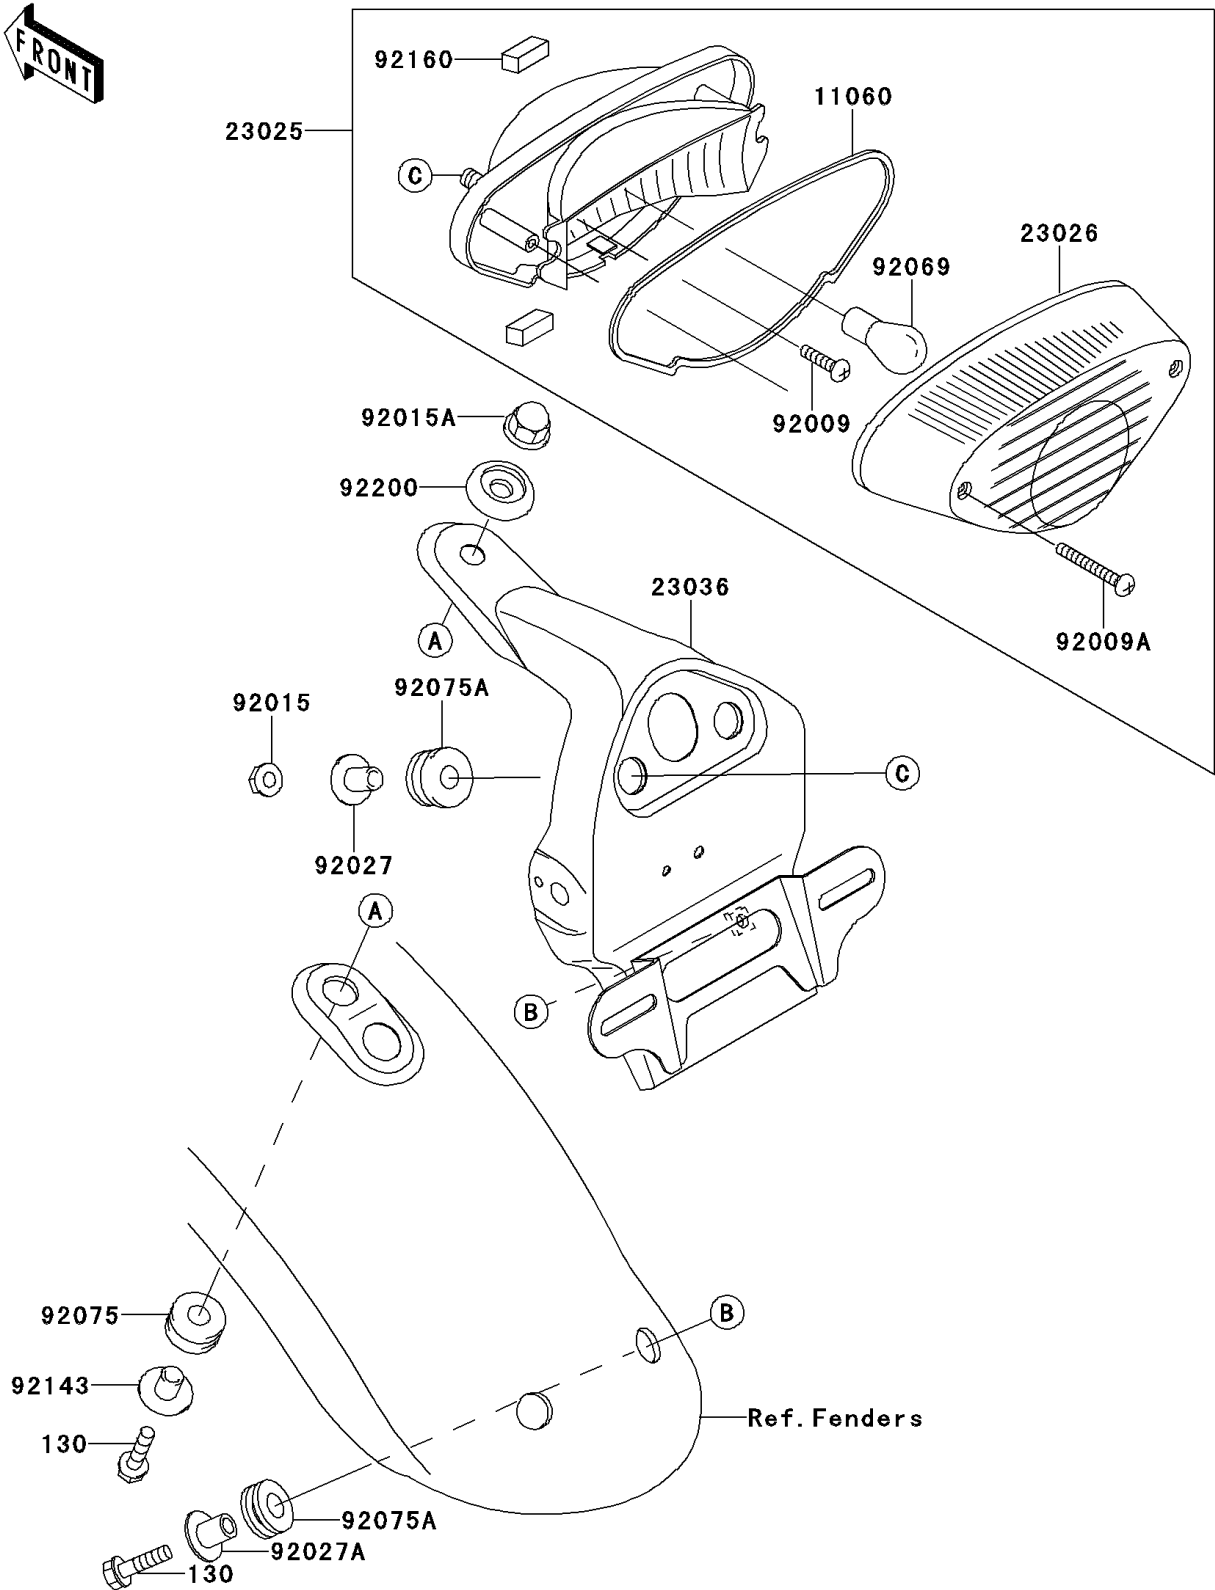

2001 W650 PARTS DIAGRAM

Taillight(s)

F2720

2001 W650 PARTS LIST

Taillight(s)

ITEM NAME	PART NUMBER	QUANTITY
BOLT-FLANGED (Ref # 130)	130H0620	3
GASKET, TAIL LAMP LENS (Ref # 11060)	11060-1901	1
LAMP-TAIL (Ref # 23025)	23025-1284	1
LENS, TAIL LAMP (Ref # 23026)	23026-1222	1
BRACKET-TAIL LAMP (Ref # 23036)	23036-1145	1
SCREW, TAPPING, 4X12 (Ref # 92009)	92009-1381	2
SCREW, TAPPING, 4X35 (Ref # 92009A)	92009-1687	2
NUT, FLANGED, 6MM, BLACK (Ref # 92015)	92015-1233	2
NUT, CAP, 6MM (Ref # 92015A)	92015-1385	1
COLLAR, L=13.1, BLACK (Ref # 92027)	92027-1450	2
COLLAR, L=13.1 (Ref # 92027A)	92027-251	2
BULB, 12V 21/5W (Ref # 92069)	92069-063	1
DAMPER (Ref # 92075)	92075-1185	1
DAMPER (Ref # 92075A)	92075-1690	4
COLLAR, L=15.6 (Ref # 92143)	92143-1041	1
DAMPER (Ref # 92160)	92160-1998	2
WASHER (Ref # 92200)	92200-1153	1