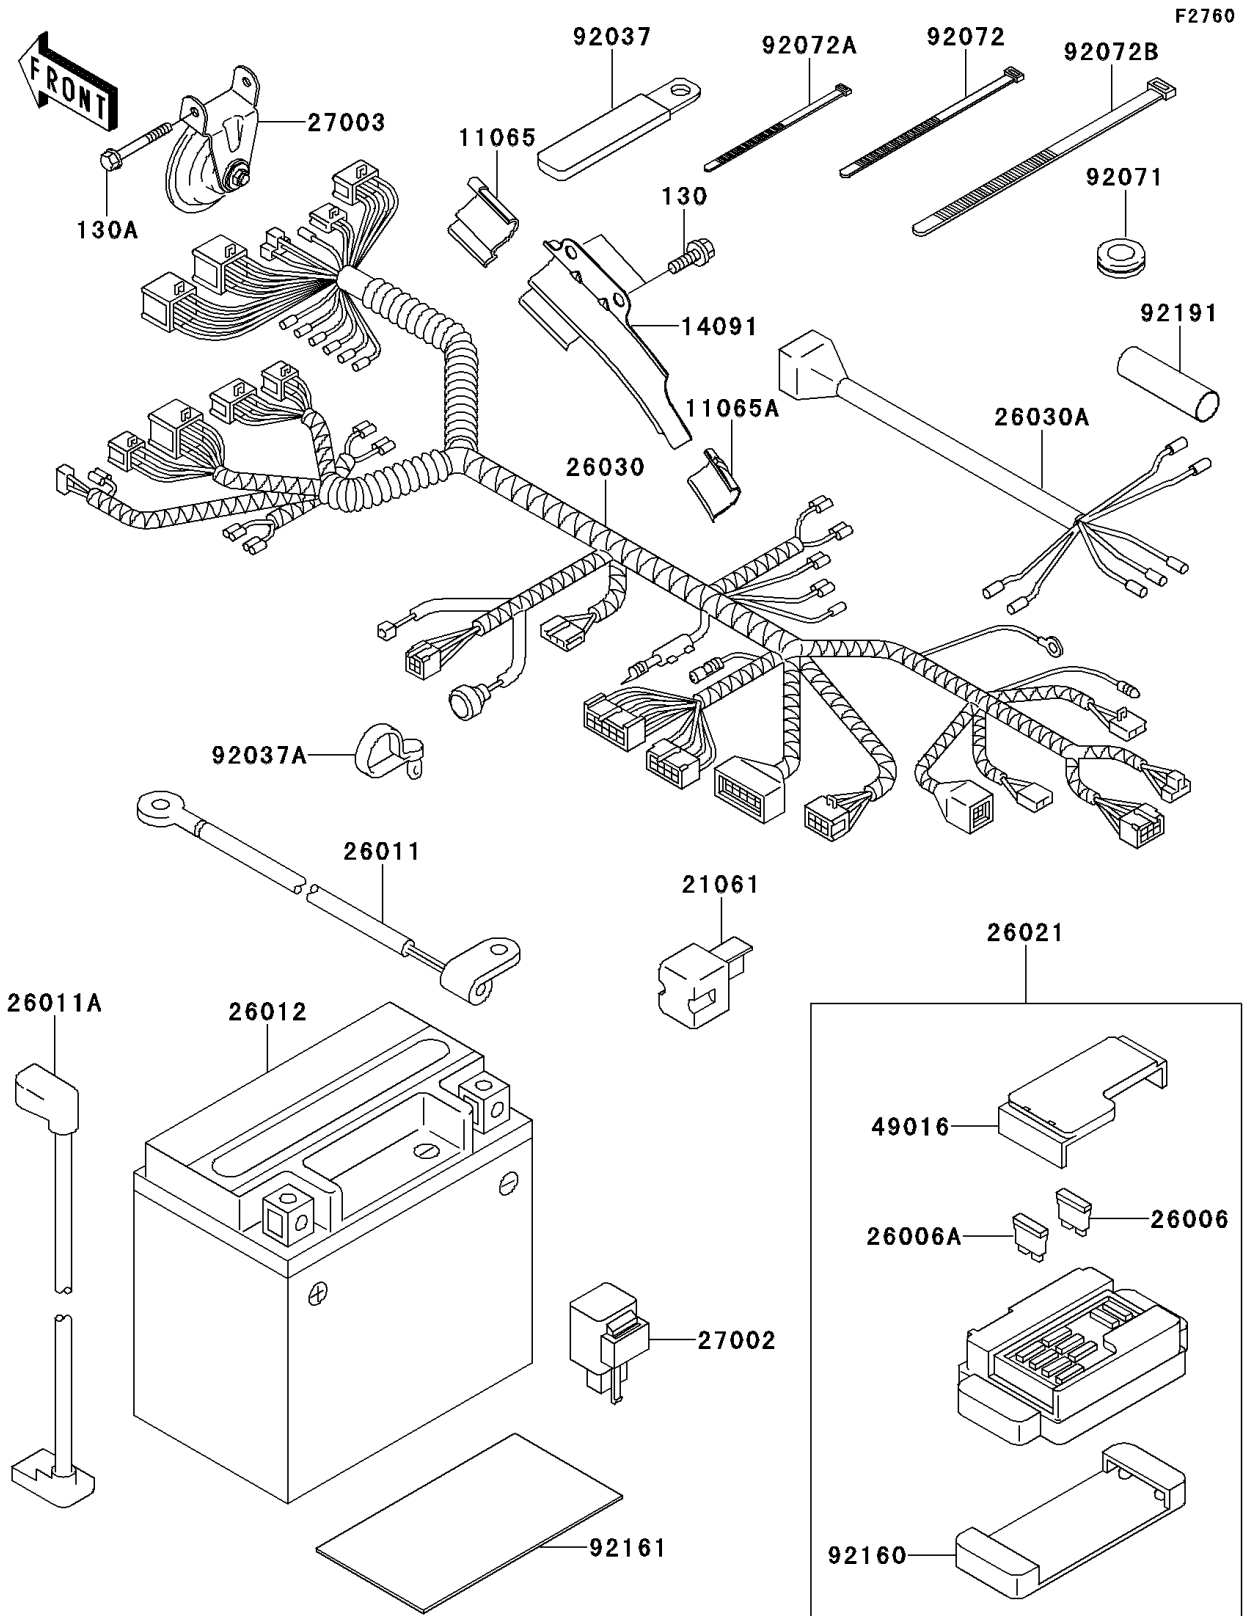

2001 W650 PARTS DIAGRAM

Chassis Electrical Equipment

2001 W650 PARTS LIST

Chassis Electrical Equipment

ITEM NAME	PART NUMBER	QUANTITY
-----------	-------------	----------