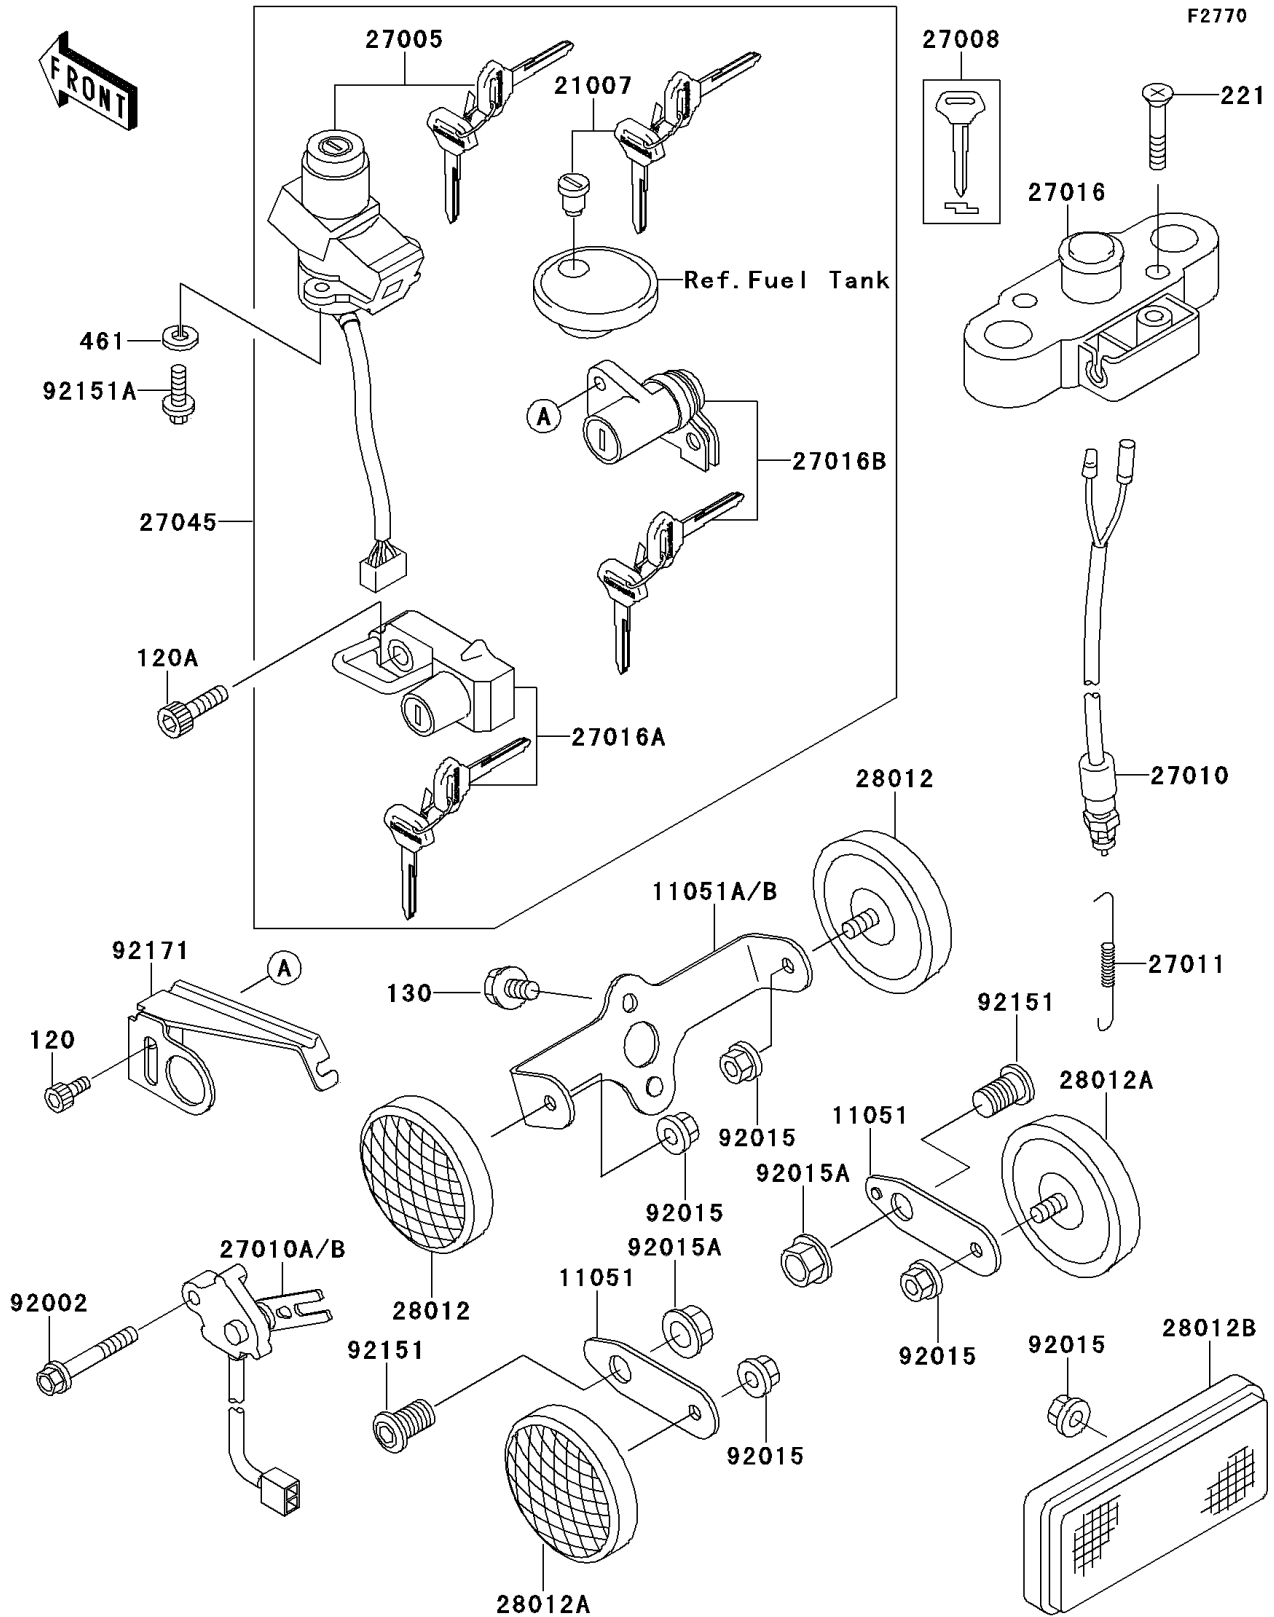

2002 W650 (Canada Only) PARTS DIAGRAM

Ignition Switch/Locks/Reflectors

2002 W650 (Canada Only) PARTS LIST

Ignition Switch/Locks/Reflectors

ITEM NAME	PART NUMBER	QUANTITY
BOLT-SOCKET (Ref # 120)	120S0512	2
BOLT-SOCKET,6X16,BLACK (Ref # 120A)	120S0616	1
BOLT-FLANGED (Ref # 130)	130J0610	1
SCREW-CSK-CROS,6X30 (Ref # 221)	221C0630	2
WASHER-SPRING (Ref # 461)	461L0600	2
BRACKET,REFLECTOR,RR (Ref # 11051)	11051-1274	2
BRACKET,REFLECTOR,FR (Ref # 11051B)	11051-1959	1
ROTOR,LOCK,TANK CAP (Ref # 21007)	21007-5043	1
SWITCH-ASSY-IGNITION (Ref # 27005)	27005-5114	1
KEY-LOCK,BLANK (Ref # 27008)	27008-1189	1
SWITCH,REAR BRAKE (Ref # 27010)	27010-1399	1
SWITCH,SIDE STAND (Ref # 27010B)	27010-1423	1
SPRING,BRAKE LAMP SWITCH (Ref # 27011)	27011-011	1
LOCK-ASSY,SEAT STRIKER (Ref # 27016)	27016-1098	1
LOCK-ASSY,HELMET (Ref # 27016A)	27016-5247	1
LOCK-ASSY,SEAT (Ref # 27016B)	27016-5256	1
SWITCH-ASSY (Ref # 27045)	27045-5106	1
REFLECTOR-REFLEX,FR (Ref # 28012)	28012-016	2
REFLECTOR-REFLEX (Ref # 28012A)	28012-1067	2
REFLECTOR-REFLEX (Ref # 28012B)	28012-1077	1
BOLT,6X40 (Ref # 92002)	92002-1080	1
NUT,FLANGED,5MM (Ref # 92015)	92015-1259	5
NUT,FLANGED,10MM (Ref # 92015A)	92015-1428	2
BOLT,SOCKET,10X16 (Ref # 92151)	92151-1571	2
BOLT,TORX,6X16 (Ref # 92151A)	92151-1911	2
CLAMP (Ref # 92171)	92171-1072	1