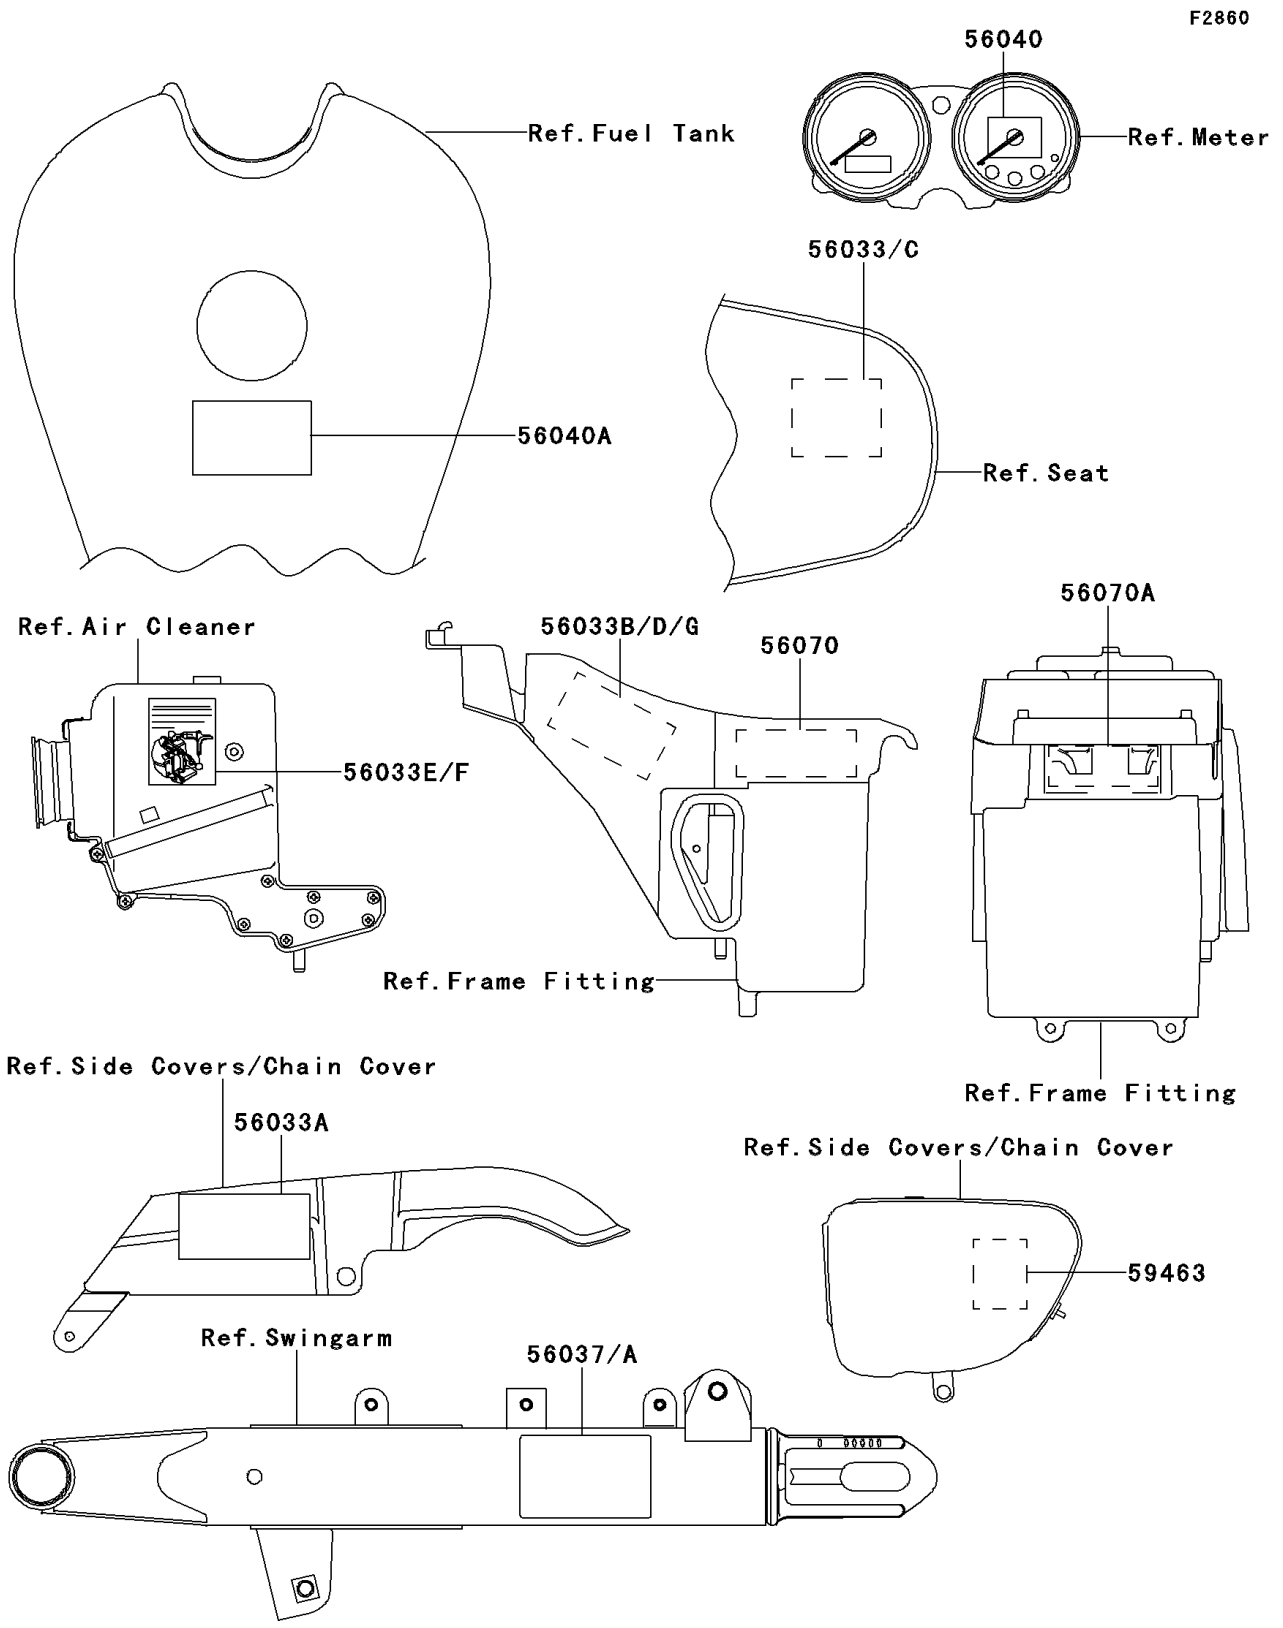

# 2000 W650 PARTS DIAGRAM

Labels

## 2000 W650 PARTS LIST

### Labels

ITEM NAME	PART NUMBER	QUANTITY
LABEL-MANUAL,DAILY SAFETY (Ref # 56033)	56033-1157	1
LABEL-MANUAL,CHAIN (Ref # 56033A)	56033-1158	1
LABEL-MANUAL,OIL&OIL FILTER (Ref # 56033B)	56033-1159	1
LABEL-SPECIFICATION,TIRE&LOAD (Ref # 56037)	56037-1827	1
LABEL-WARNING,AIR CLEANER (Ref # 56070)	56070-1188	1
LABEL-MANUAL,DAILY SAFETY (Ref # 56033C)	56033-1168	1
LABEL-WARNING,BREAK IN CAUTION (Ref # 56040)	56040-1007	1
LABEL-WARNING,EVAPO (Ref # 56040A)	56040-1121	1
LABEL-WARNING,AIR CLEANER (Ref # 56070A)	56070-1190	1
LABEL-CERTIFICATION,EVAPO ROUT (Ref # 59463)	59463-1540	1