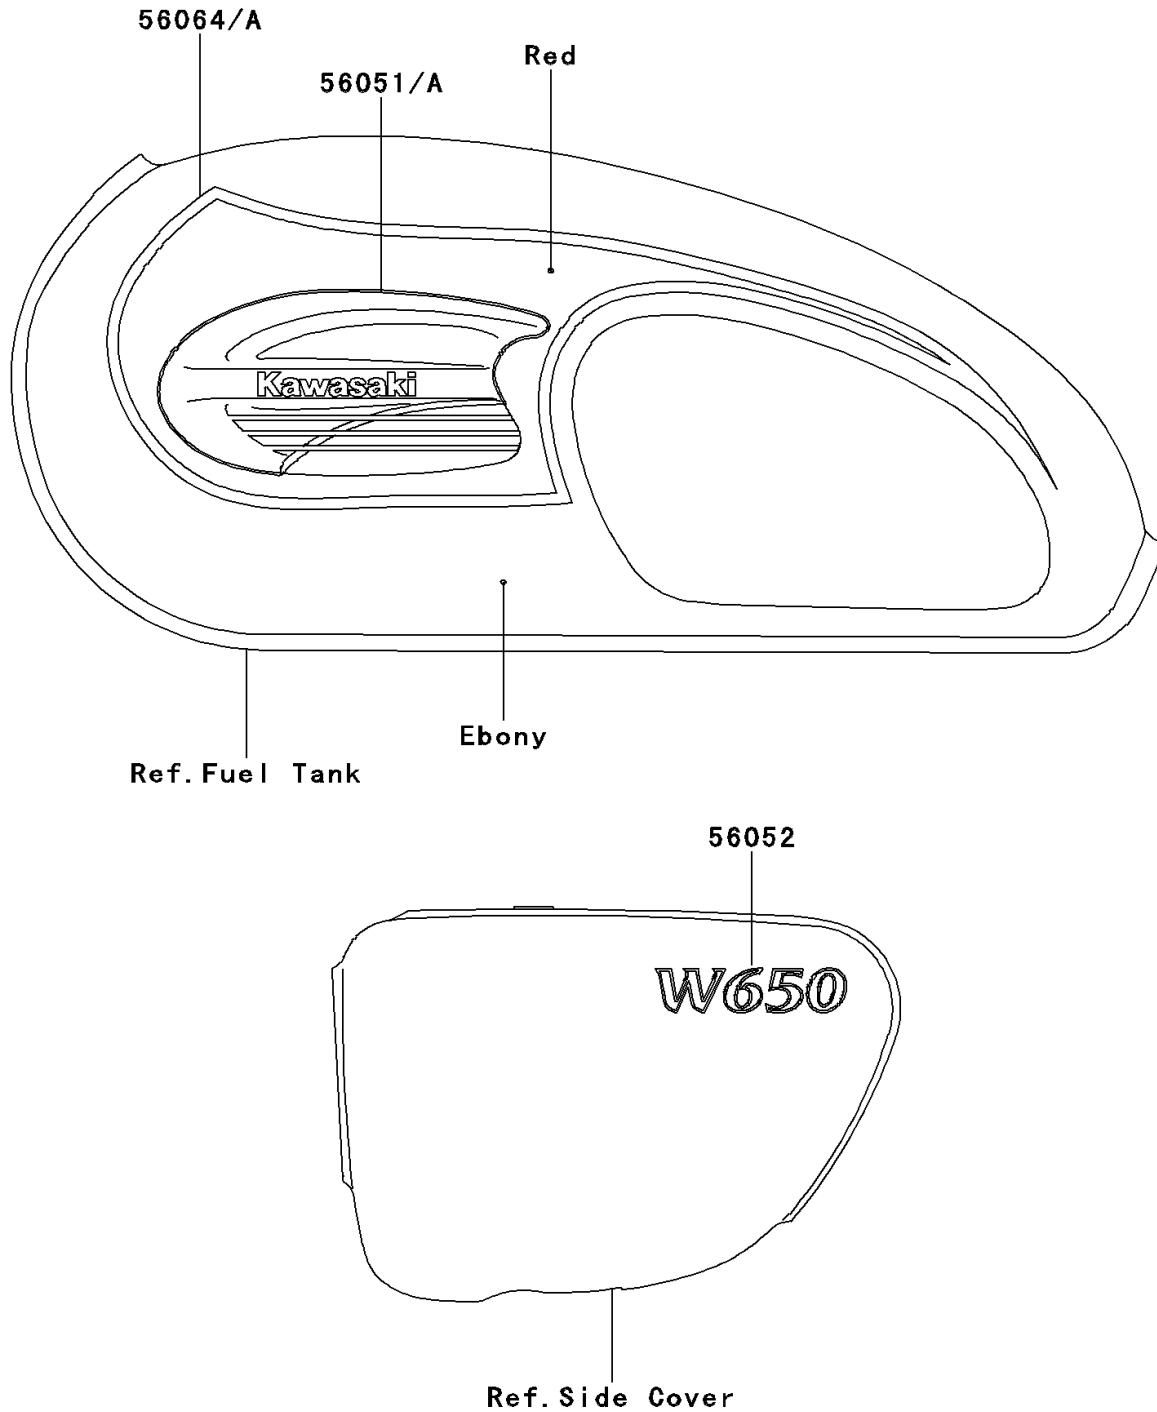

2001 W650 PARTS DIAGRAM

Decals(Red/Ebony)(EJ650-A3)

F2861C

2001 W650 PARTS LIST

Decals(Red/Ebony)(EJ650-A3)

ITEM NAME	PART NUMBER	QUANTITY
-----------	-------------	----------