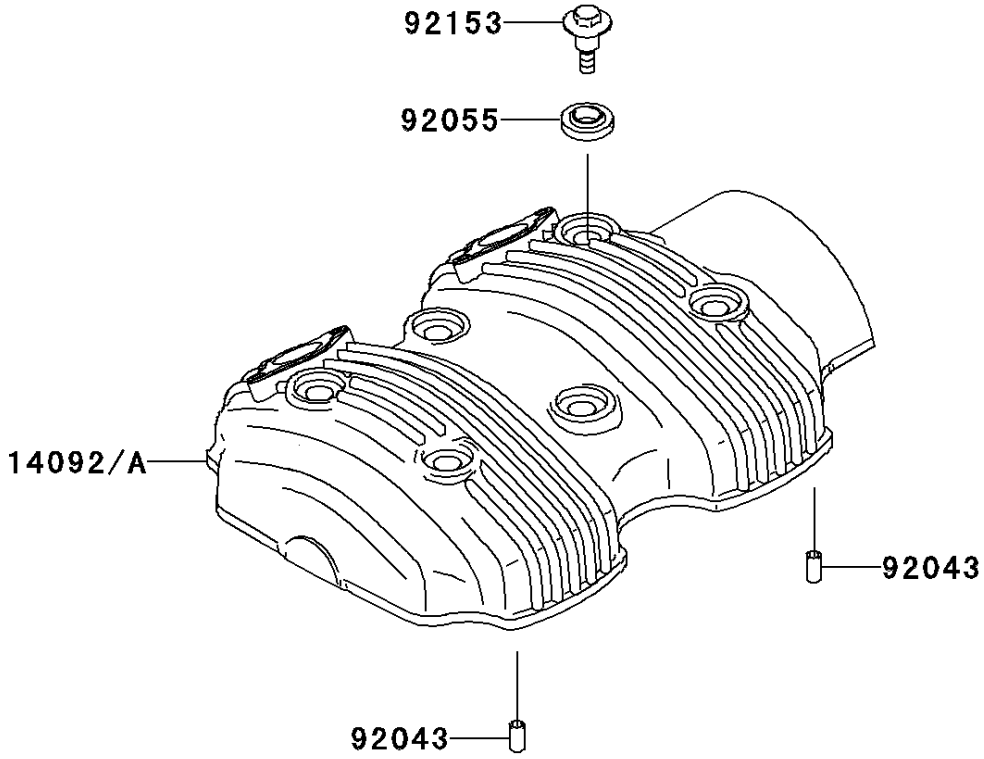

# 2011 W800 (European) PARTS DIAGRAM

Cylinder Head Cover

E1112

### Cylinder Head Cover

ITEM NAME	PART NUMBER	QUANTITY
GASKET,HEAD COVER (Ref # 11060)	11060-1888	1
COVER,HEAD (Ref # 14092)	14092-0237	1
PIN,4.2X6X12 (Ref # 92043)	92043-1262	2
RING-O (Ref # 92055)	92055-0143	6
BOLT,HEAD COVER (Ref # 92153)	92153-0793	6