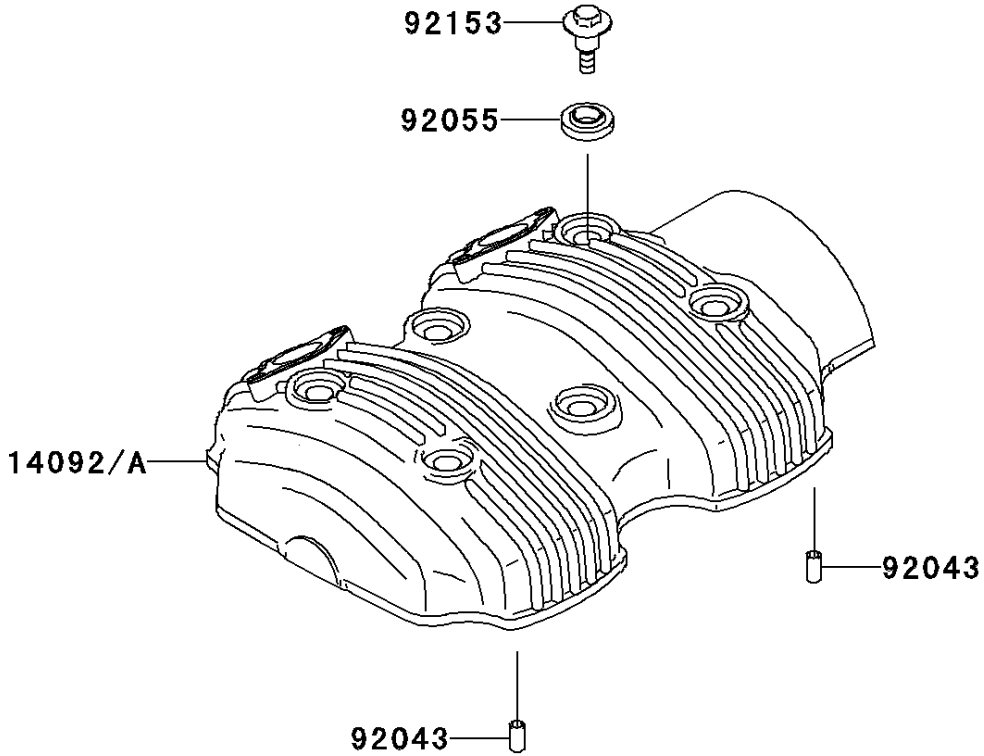

2012 W800 (European) PARTS DIAGRAM

Cylinder Head Cover

E1112

2012 W800 (European) PARTS LIST

Cylinder Head Cover

ITEM NAME	PART NUMBER	QUANTITY
GASKET,HEAD COVER (Ref # 11060)	11060-1888	1
COVER,HEAD (Ref # 14092A)	14092-0238	1
PIN,4.2X6X12 (Ref # 92043)	92043-1262	2
RING-O (Ref # 92055)	92055-0143	6
BOLT,HEAD COVER (Ref # 92153)	92153-0793	6