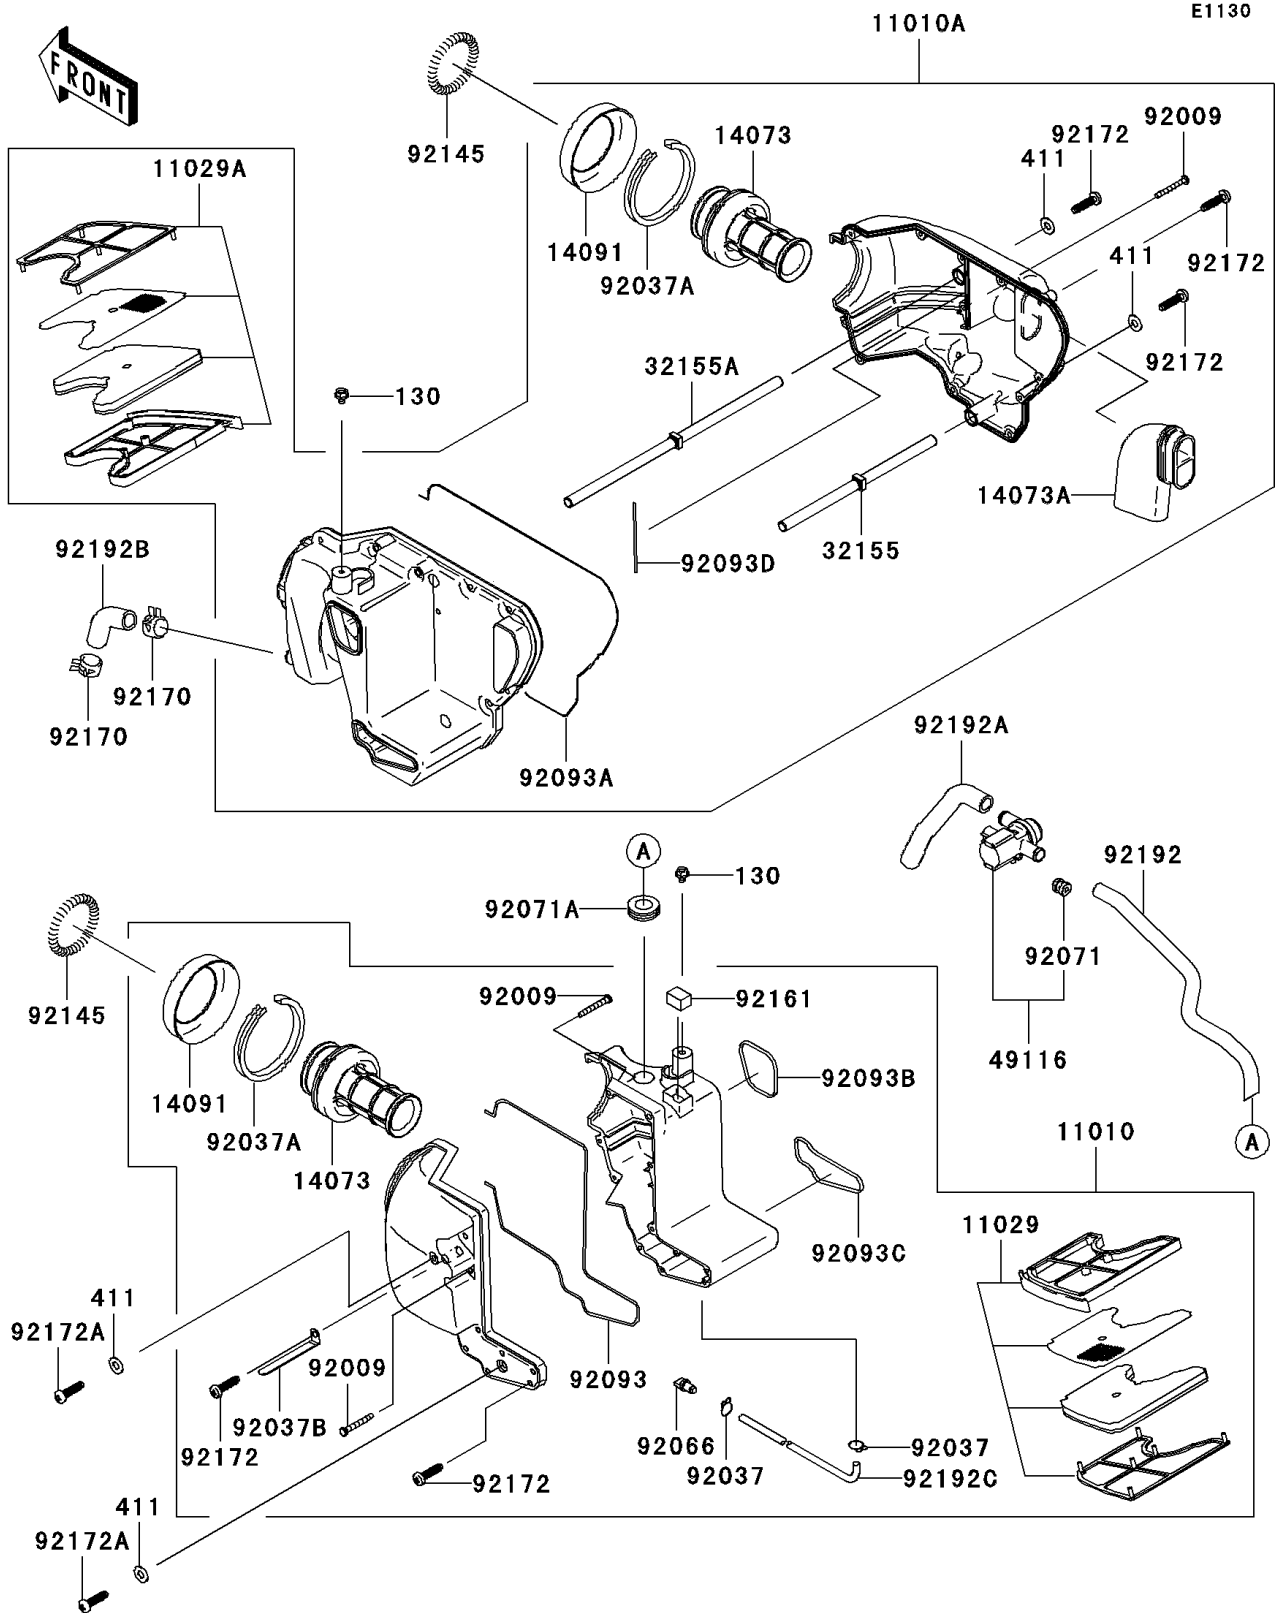

2011 W800 (European) PARTS DIAGRAM

Air Cleaner

2011 W800 (European) PARTS LIST

Air Cleaner

ITEM NAME	PART NUMBER	QUANTITY
BOLT-FLANGED,6X8 (Ref # 130)	130BA0608	2
WASHER-PLAIN,5MM,BLACK (Ref # 411)	411AB0500	4
FILTER-ASSY-AIR,LH (Ref # 11010)	11010-0215	1
FILTER-ASSY-AIR,RH (Ref # 11010A)	11010-0216	1
ELEMENT-ASSY-AIR FILTER,LH (Ref # 11029)	11029-0012	1
ELEMENT-ASSY-AIR FILTER,RH (Ref # 11029A)	11029-0013	1
DUCT (Ref # 14073)	14073-0300	2
DUCT,INTAKE (Ref # 14073A)	14073-0301	1
COVER,AIR FILTER (Ref # 14091)	14091-1088	2
PIPE,L=218 (Ref # 32155)	32155-0462	1
PIPE,L=303 (Ref # 32155A)	32155-0463	1
VALVE-ASSY,AIR CUT (Ref # 49116)	49116-0017	1
SCREW,TAPPING,5X40 (Ref # 92009)	92009-1263	5
CLAMP,TUBE (Ref # 92037)	92037-147	2
CLAMP,69MM (Ref # 92037A)	92037-1631	2
CLAMP (Ref # 92037B)	92037-1679	1
PLUG,DRAIN (Ref # 92066)	92066-1211	1
GROMMET (Ref # 92071)	92071-0026	1
GROMMET,AIR SUCTION VALVE (Ref # 92071A)	92071-1249	1
SEAL (Ref # 92093)	92093-1492	1
SEAL (Ref # 92093A)	92093-1493	1
SEAL (Ref # 92093B)	92093-1496	1
SEAL (Ref # 92093C)	92093-1497	1
SEAL (Ref # 92093D)	92093-1498	1
SPRING (Ref # 92145)	92145-0795	2
DAMPER (Ref # 92161)	92161-1115	1
CLAMP (Ref # 92170)	92170-1060	2
SCREW,TAPPING,5X20 (Ref # 92172)	92172-0009	22
SCREW,TAPPING,5X20 (Ref # 92172A)	92172-0011	2

2011 W800 (European) PARTS LIST

Air Cleaner

ITEM NAME	PART NUMBER	QUANTITY
TUBE,ACV-A/C (Ref # 92192)	92192-0916	1
TUBE,HEAD-ACV (Ref # 92192A)	92192-0917	1
TUBE,BREATHER (Ref # 92192B)	92192-0972	1
TUBE,DRAIN (Ref # 92192C)	92192-1034	1