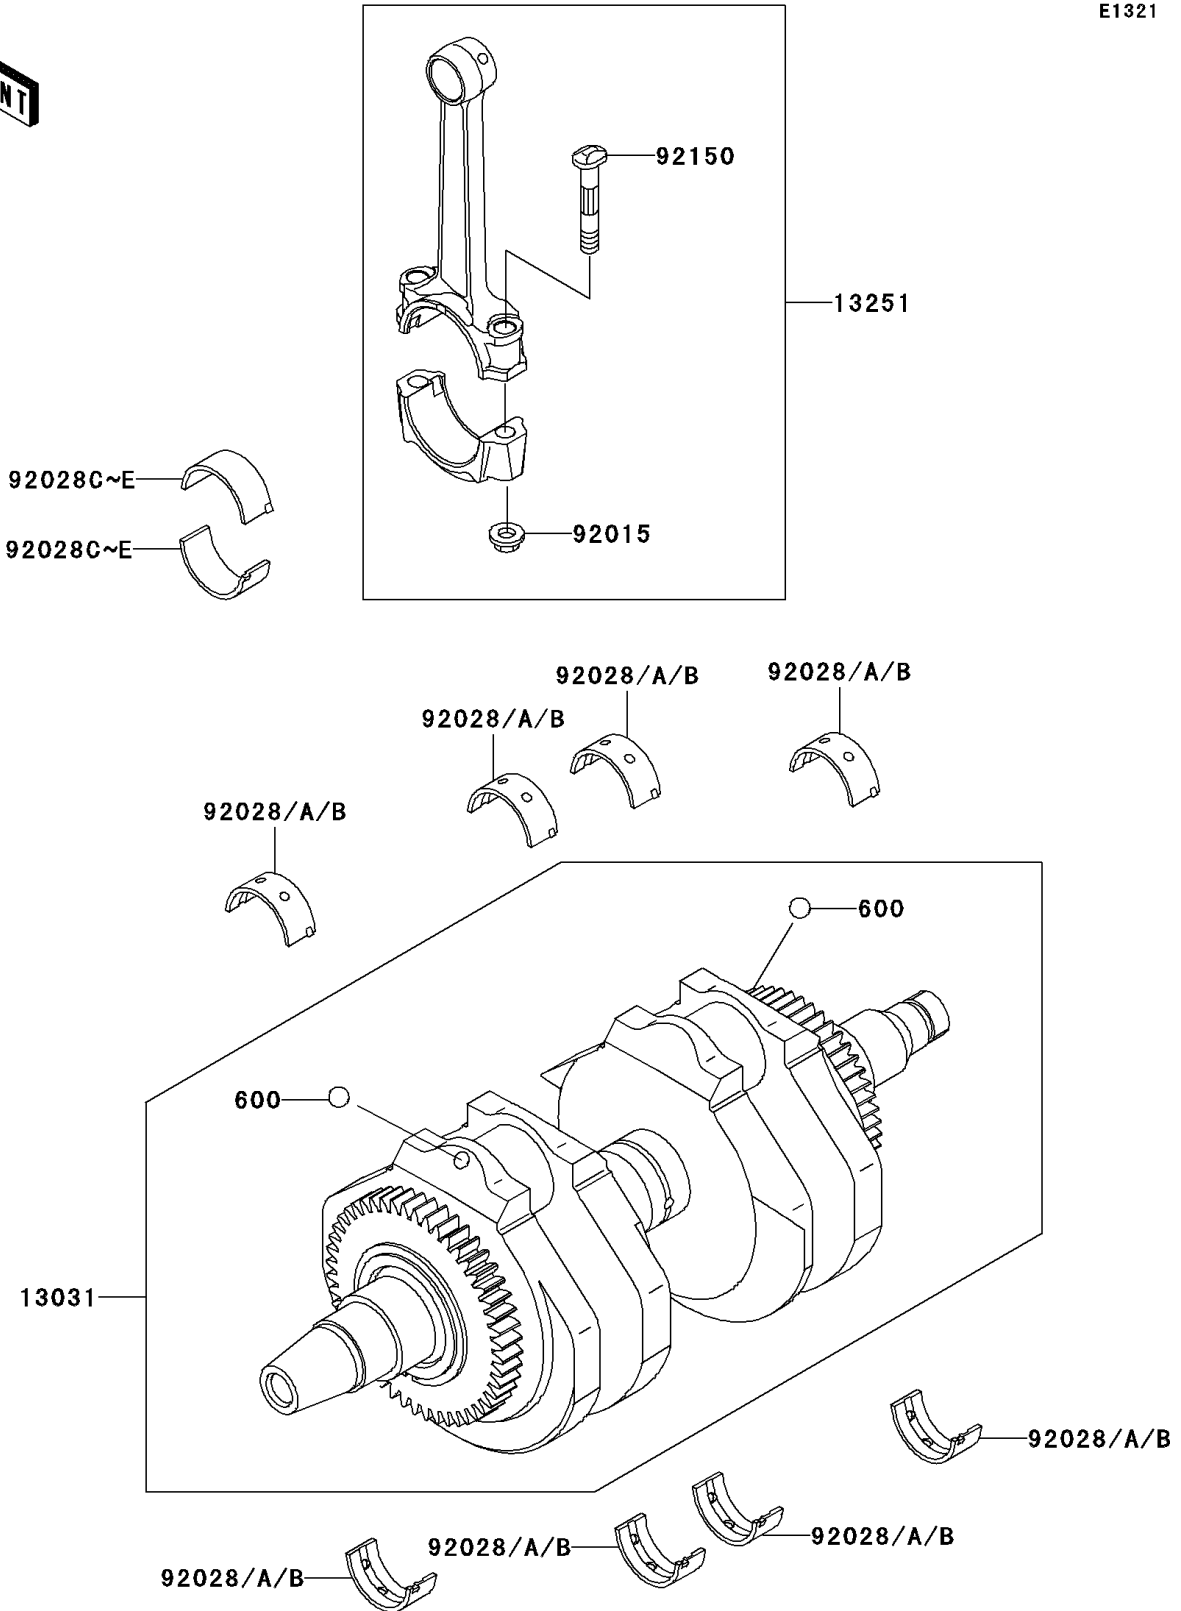

# 2011 W800 (European) PARTS DIAGRAM

Crankshaft

E1321

### Crankshaft

| ITEM NAME                                   | PART NUMBER   | QUANTITY |
|---|---------------|----------|
| BALL-STEEL,9/32" (Ref # 600)                | 600A0900      | 2        |
| CRANKSHAFT-COMP (Ref # 13031)               | 13031-0151    | 1        |
| ROD-ASSY-CONNECTING,J (Ref # 13251)         | 13251-1123-JJ | 2        |
| NUT,FLANGED,8MM (Ref # 92015)               | 92015-1311    | 4        |
| BUSHING,CRANKSHAFT,BLUE (Ref # 92028)       | 92028-1903    | 8        |
| BUSHING,CRANKSHAFT,BLACK (Ref # 92028A)     | 92028-1904    | AR       |
| BUSHING,CRANKSHAFT,BROWN (Ref # 92028B)     | 92028-1905    | AR       |
| BUSHING,CONNECTING ROD,BLUE (Ref # 92028C)  | 92028-1906    | 4        |
| BUSHING,CONNECTING ROD,BLACK (Ref # 92028D) | 92028-1907    | AR       |
| BUSHING,CONNECTING ROD,BROWN (Ref # 92028E) | 92028-1908    | AR       |
| BOLT,CONNECTING ROD,8MM (Ref # 92150)       | 92150-1216    | 4        |