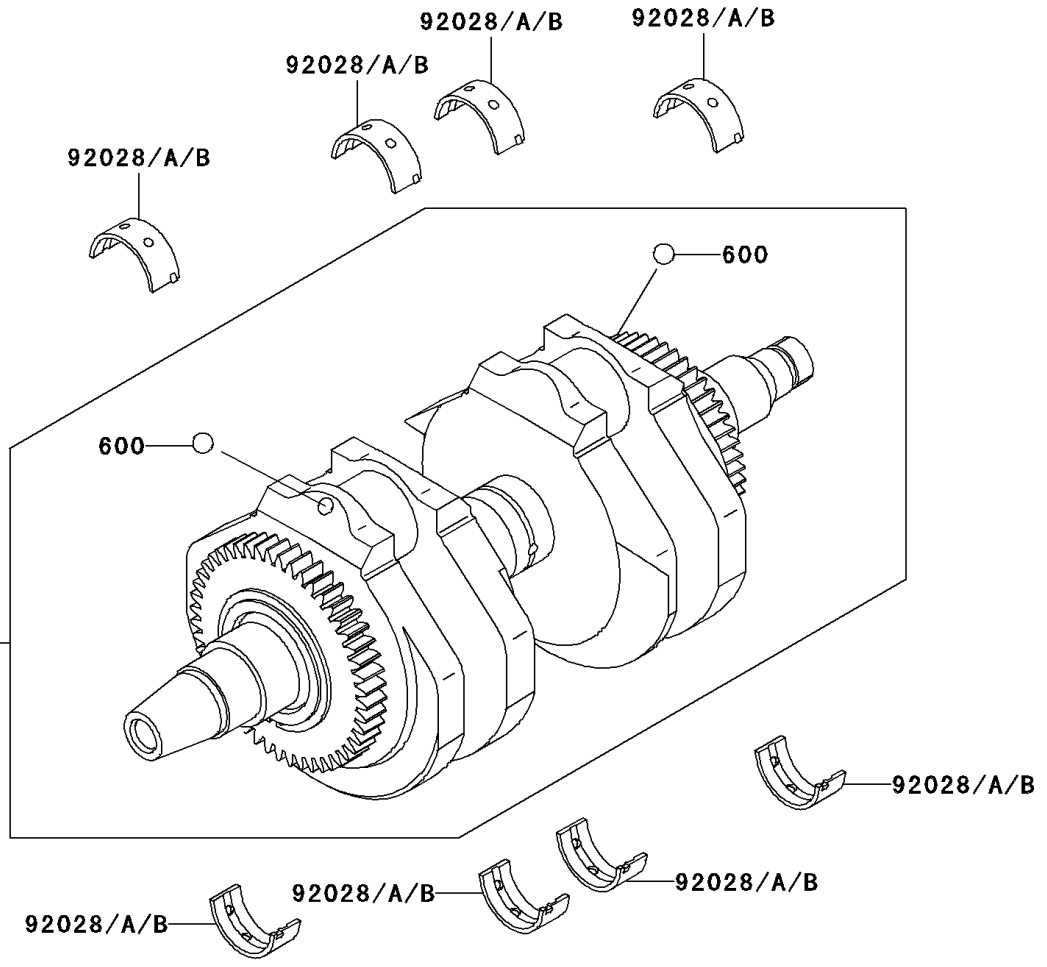

2012 W800 (European) PARTS DIAGRAM

Crankshaft

E1321

2012 W800 (European) PARTS LIST

Crankshaft

ITEM NAME	PART NUMBER	QUANTITY
BALL-STEEL,9/32" (Ref # 600)	600A0900	2
CRANKSHAFT-COMP (Ref # 13031)	13031-0151	1
ROD-ASSY-CONNECTING,J (Ref # 13251)	13251-1123-JJ	2
NUT,FLANGED,8MM (Ref # 92015)	92015-1311	4
BUSHING,CRANKSHAFT,BLUE (Ref # 92028)	92028-1903	8
BUSHING,CRANKSHAFT,BLACK (Ref # 92028A)	92028-1904	AR
BUSHING,CRANKSHAFT,BROWN (Ref # 92028B)	92028-1905	AR
BUSHING,CONNECTING ROD,BLUE (Ref # 92028C)	92028-1906	4
BUSHING,CONNECTING ROD,BLACK (Ref # 92028D)	92028-1907	AR
BUSHING,CONNECTING ROD,BROWN (Ref # 92028E)	92028-1908	AR
BOLT,CONNECTING ROD,8MM (Ref # 92150)	92150-1216	4