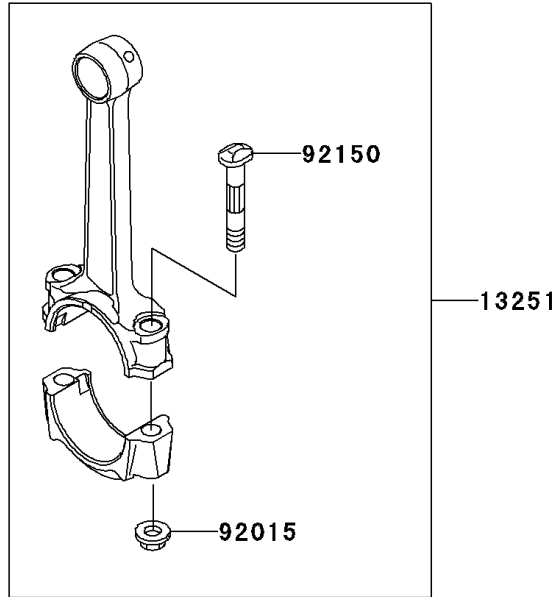

2012 W800 (European) PARTS DIAGRAM

Crankshaft

E1321

2012 W800 (European) PARTS LIST

Crankshaft

ITEM NAME	PART NUMBER	QUANTITY
BALL-STEEL,9/32" (Ref # 600)	600A0900	2
CRANKSHAFT-COMP (Ref # 13031)	13031-0151	1
ROD-ASSY-CONNECTING,J (Ref # 13251)	13251-1123-JJ	2
NUT,FLANGED,8MM (Ref # 92015)	92015-1311	4
BUSHING,CRANKSHAFT,BLUE (Ref # 92028)	92028-1903	8
BUSHING,CRANKSHAFT,BLACK (Ref # 92028A)	92028-1904	AR
BUSHING,CRANKSHAFT,BROWN (Ref # 92028B)	92028-1905	AR
BUSHING,CONNECTING ROD,BLUE (Ref # 92028C)	92028-1906	4
BUSHING,CONNECTING ROD,BLACK (Ref # 92028D)	92028-1907	AR
BUSHING,CONNECTING ROD,BROWN (Ref # 92028E)	92028-1908	AR
BOLT,CONNECTING ROD,8MM (Ref # 92150)	92150-1216	4