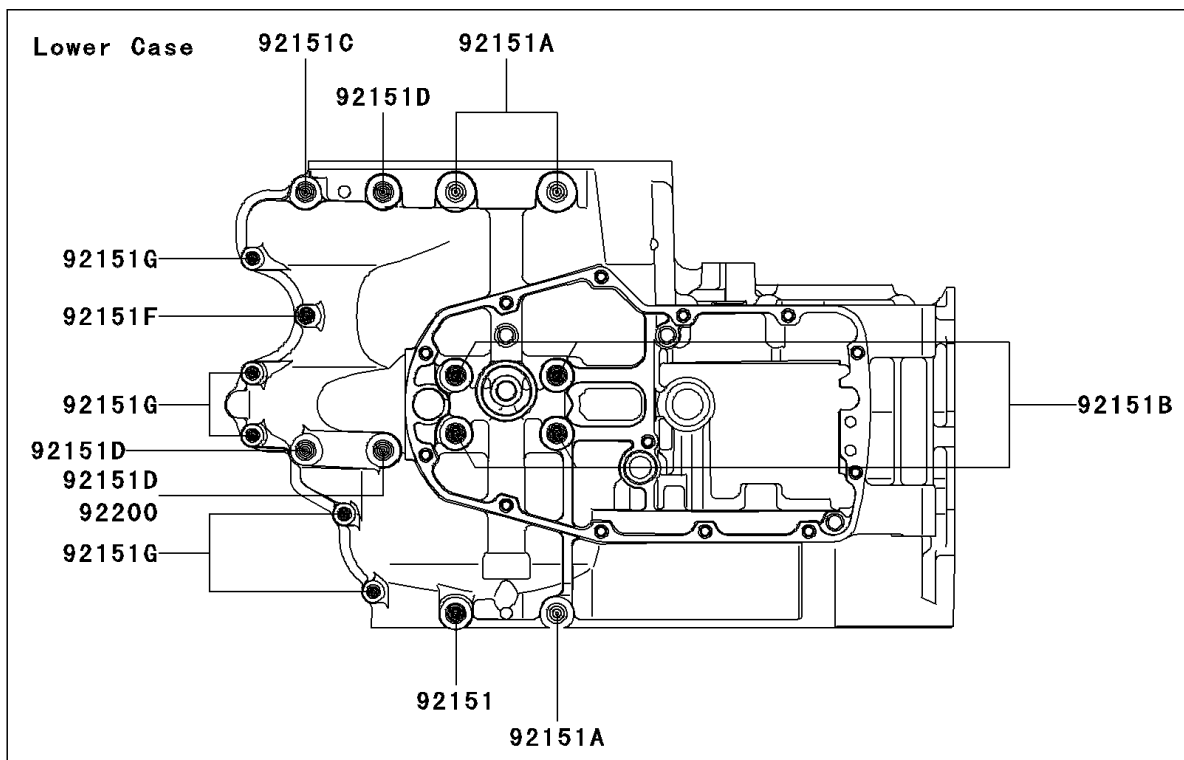

2011 W800 (European) PARTS DIAGRAM

Crankcase Bolt Pattern

E1412

2011 W800 (European) PARTS LIST

Crankcase Bolt Pattern

ITEM NAME	PART NUMBER	QUANTITY
BOLT,6X70 (Ref # 92150)	92150-1549	1
BOLT,9X90 (Ref # 92151)	92151-1458	1
BOLT,9X110 (Ref # 92151A)	92151-1459	3
BOLT,9X130 (Ref # 92151B)	92151-1460	4
BOLT,8X60 (Ref # 92151C)	92151-1461	1
BOLT,8X73 (Ref # 92151D)	92151-1462	7
BOLT,8X50 (Ref # 92151E)	92151-1463	2
BOLT,6X32 (Ref # 92151F)	92151-1464	1
BOLT,6X45 (Ref # 92151G)	92151-1465	6
BOLT,6X117 (Ref # 92151H)	92151-1467	2
WASHER,8.5X16X1.2 (Ref # 92200)	92200-1063	2