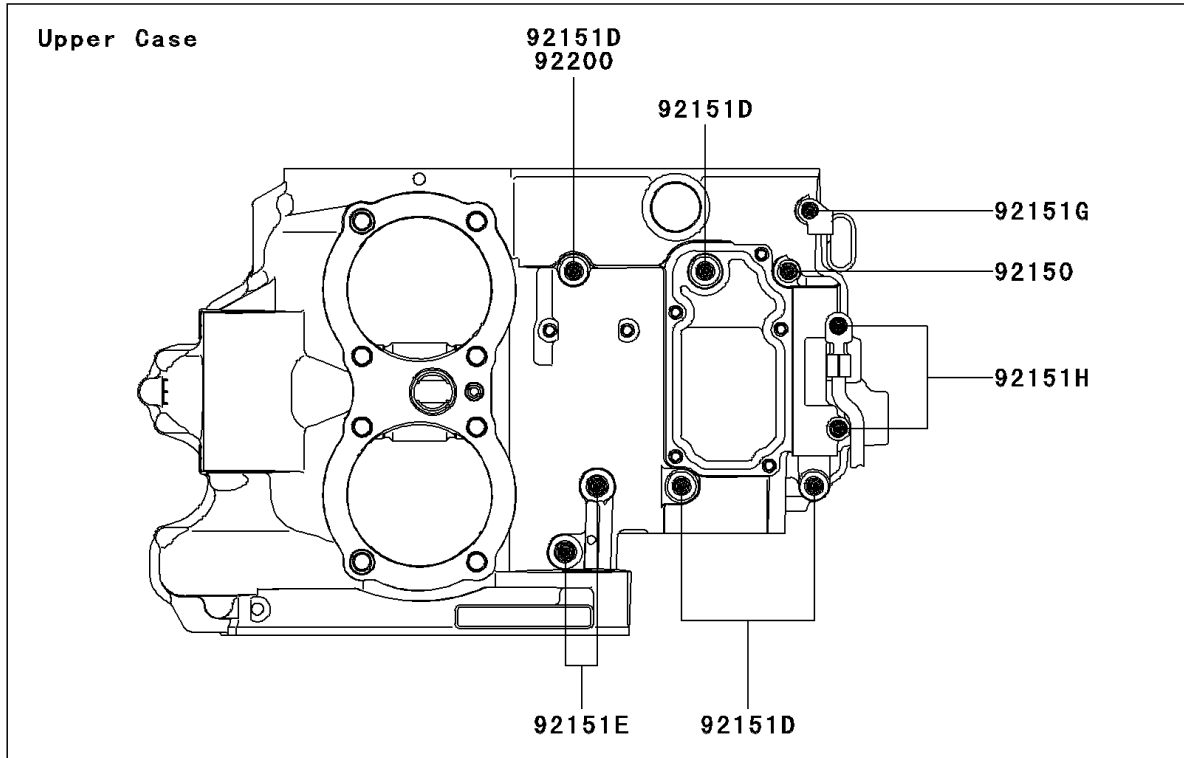

2011 W800 (European) PARTS DIAGRAM

Crankcase Bolt Pattern

E1412

2011 W800 (European) PARTS LIST

Crankcase Bolt Pattern

ITEM NAME	PART NUMBER	QUANTITY
BOLT,6X70 (Ref # 92150)	92150-1549	1
BOLT,9X90 (Ref # 92151)	92151-1458	1
BOLT,9X110 (Ref # 92151A)	92151-1459	3
BOLT,9X130 (Ref # 92151B)	92151-1460	4
BOLT,8X60 (Ref # 92151C)	92151-1461	1
BOLT,8X73 (Ref # 92151D)	92151-1462	7
BOLT,8X50 (Ref # 92151E)	92151-1463	2
BOLT,6X32 (Ref # 92151F)	92151-1464	1
BOLT,6X45 (Ref # 92151G)	92151-1465	6
BOLT,6X117 (Ref # 92151H)	92151-1467	2
WASHER,8.5X16X1.2 (Ref # 92200)	92200-1063	2