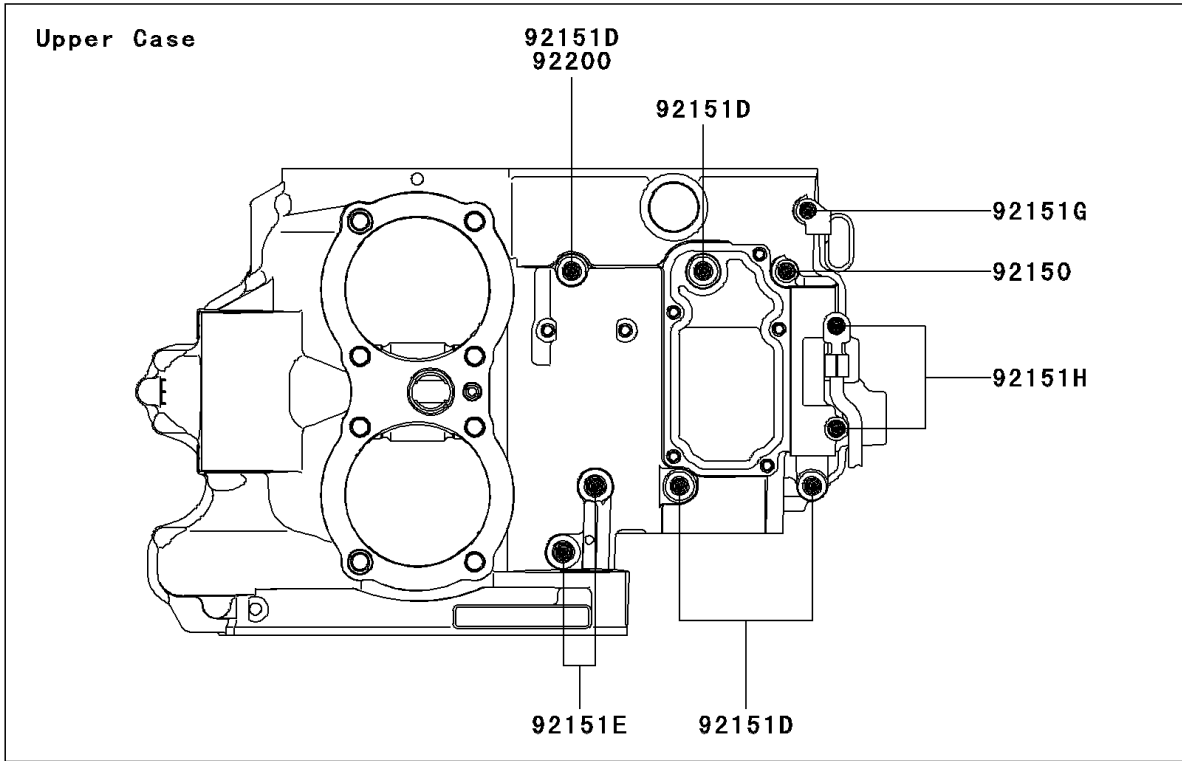

2012 W800 (European) PARTS DIAGRAM

Crankcase Bolt Pattern

E1412

2012 W800 (European) PARTS LIST

Crankcase Bolt Pattern

ITEM NAME	PART NUMBER	QUANTITY
BOLT,6X70 (Ref # 92150)	92150-1549	1
BOLT,9X90 (Ref # 92151)	92151-1458	1
BOLT,9X110 (Ref # 92151A)	92151-1459	3
BOLT,9X130 (Ref # 92151B)	92151-1460	4
BOLT,8X60 (Ref # 92151C)	92151-1461	1
BOLT,8X73 (Ref # 92151D)	92151-1462	7
BOLT,8X50 (Ref # 92151E)	92151-1463	2
BOLT,6X32 (Ref # 92151F)	92151-1464	1
BOLT,6X45 (Ref # 92151G)	92151-1465	6
BOLT,6X117 (Ref # 92151H)	92151-1467	2
WASHER,8.5X16X1.2 (Ref # 92200)	92200-1063	2