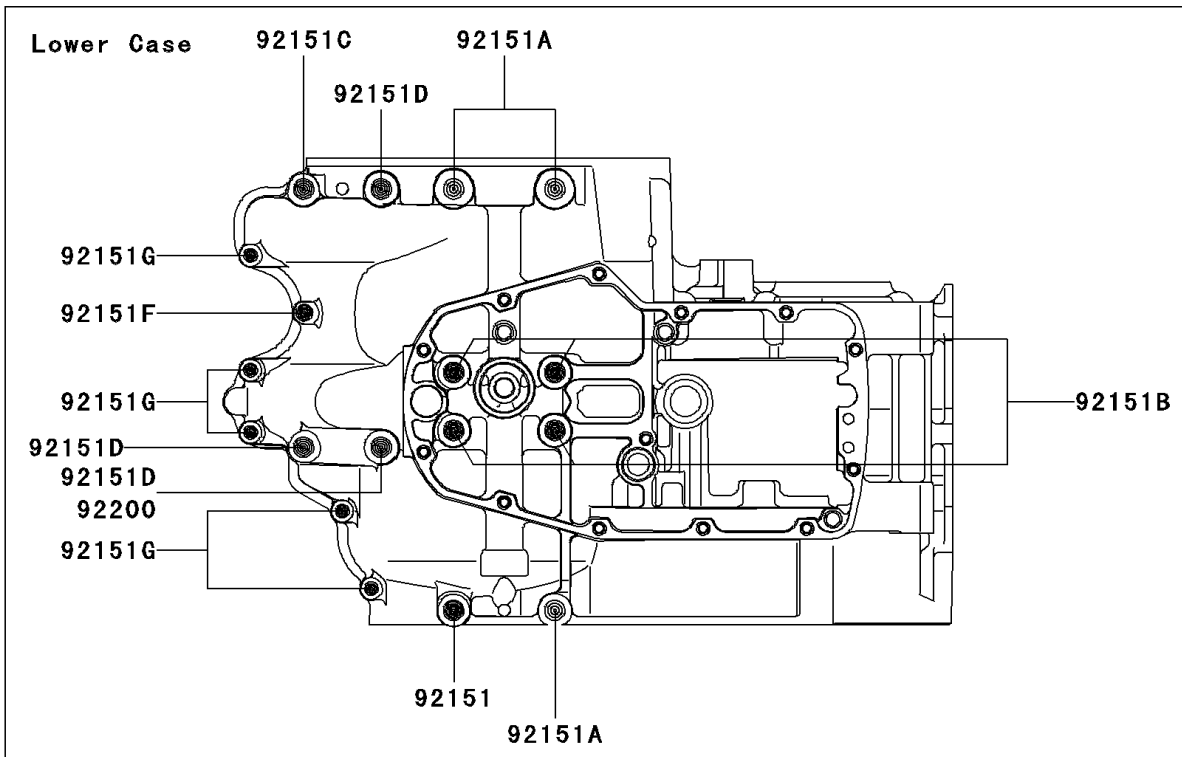

2012 W800 (European) PARTS DIAGRAM

Crankcase Bolt Pattern

E1412

2012 W800 (European) PARTS LIST

Crankcase Bolt Pattern

ITEM NAME	PART NUMBER	QUANTITY
BOLT,6X70 (Ref # 92150)	92150-1549	1
BOLT,9X90 (Ref # 92151)	92151-1458	1
BOLT,9X110 (Ref # 92151A)	92151-1459	3
BOLT,9X130 (Ref # 92151B)	92151-1460	4
BOLT,8X60 (Ref # 92151C)	92151-1461	1
BOLT,8X73 (Ref # 92151D)	92151-1462	7
BOLT,8X50 (Ref # 92151E)	92151-1463	2
BOLT,6X32 (Ref # 92151F)	92151-1464	1
BOLT,6X45 (Ref # 92151G)	92151-1465	6
BOLT,6X117 (Ref # 92151H)	92151-1467	2
WASHER,8.5X16X1.2 (Ref # 92200)	92200-1063	2