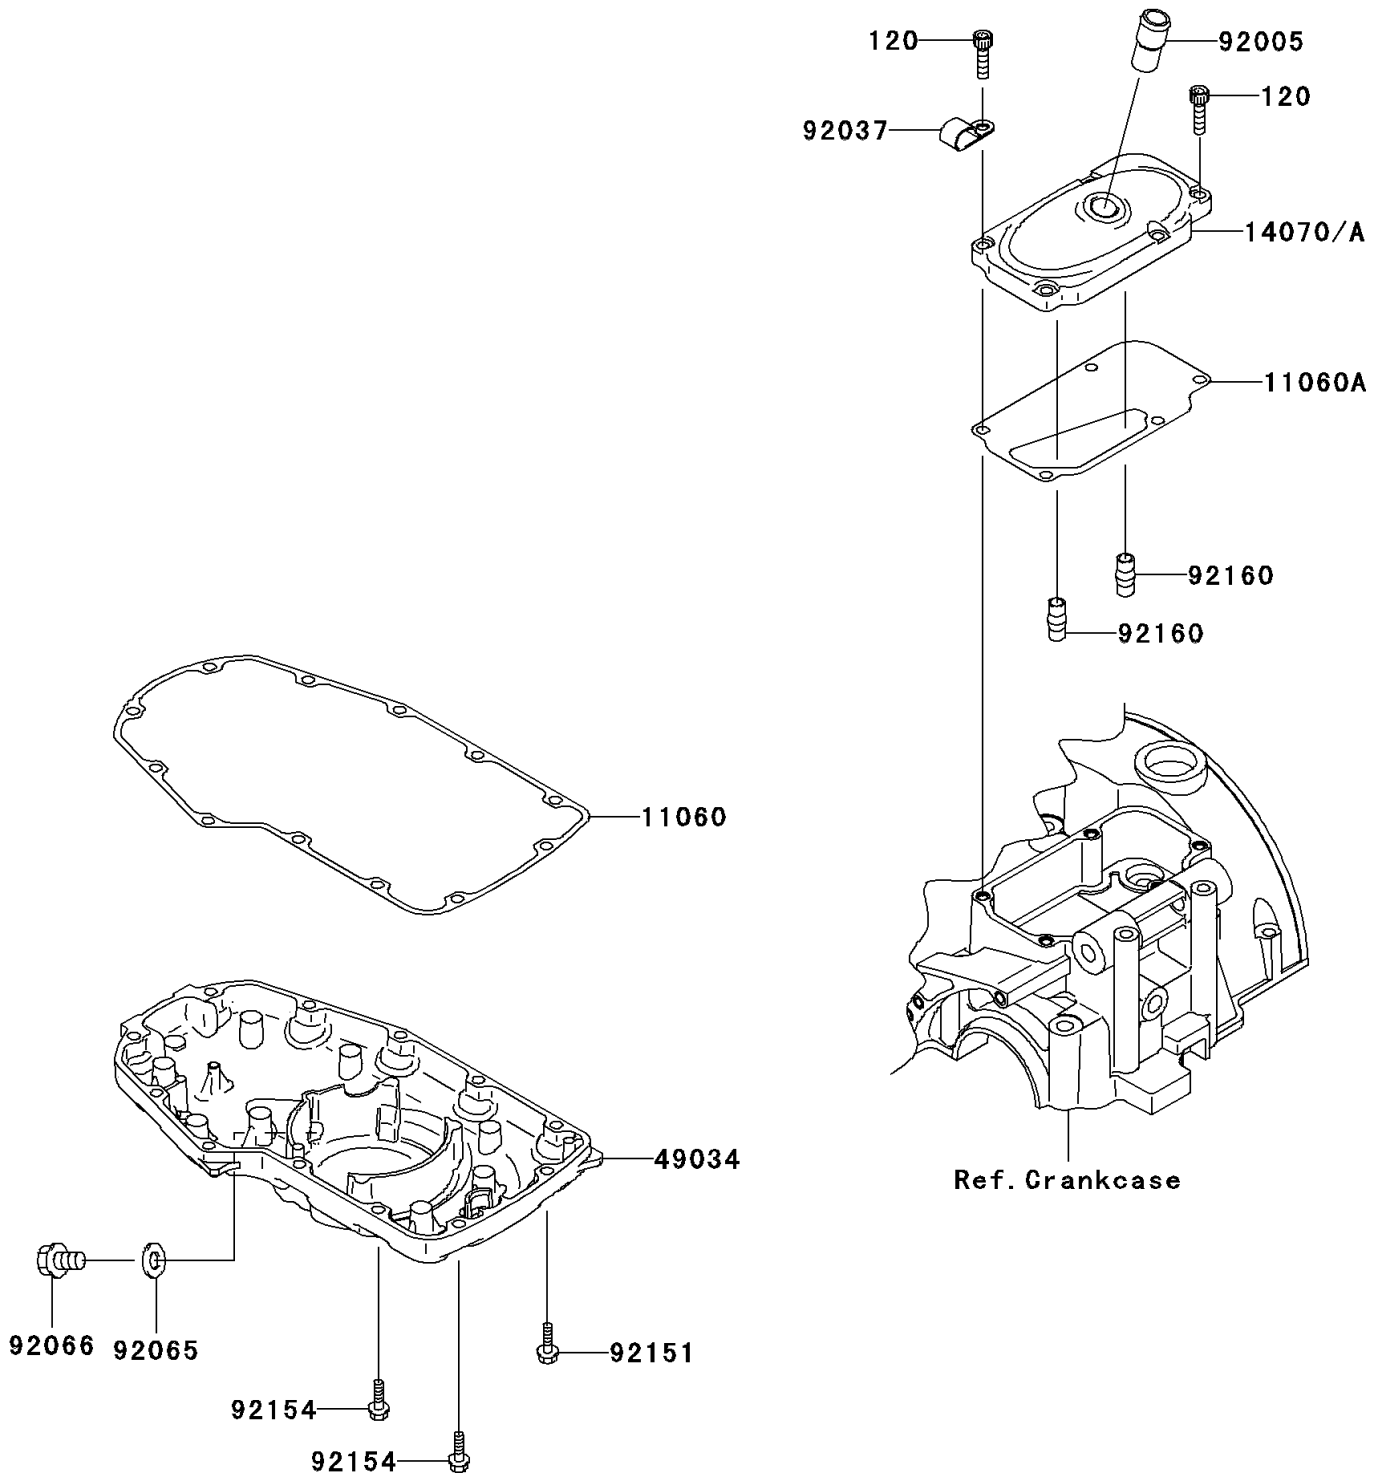

# 2011 W800 (European) PARTS DIAGRAM

Breather Cover/Oil Pan

E1432

### Breather Cover/Oil Pan

ITEM NAME	PART NUMBER	QUANTITY
BOLT-SOCKET,6X22 (Ref # 120)	120CC0622	5
GASKET,OIL PAN (Ref # 11060)	11060-1895	1
GASKET,BREATHER BODY COVER (Ref # 11060A)	11060-1930	1
BODY-BREATHER (Ref # 14070A)	14070-0057	1
PAN-OIL (Ref # 49034)	49034-0041	1
FITTING,BREATHER (Ref # 92005)	92005-1238	1
CLAMP (Ref # 92037)	92037-1608	1
GASKET,12X22X2 (Ref # 92065)	92065-097	1
PLUG,12X15 (Ref # 92066)	92066-0079	1
BOLT,FLANGED-SMALL,6X25 (Ref # 92151)	92151-1930	10
BOLT,FLANGED,6X25 (Ref # 92154)	92154-0490	2
DAMPER,BREATHER BODY (Ref # 92160)	92160-1987	2