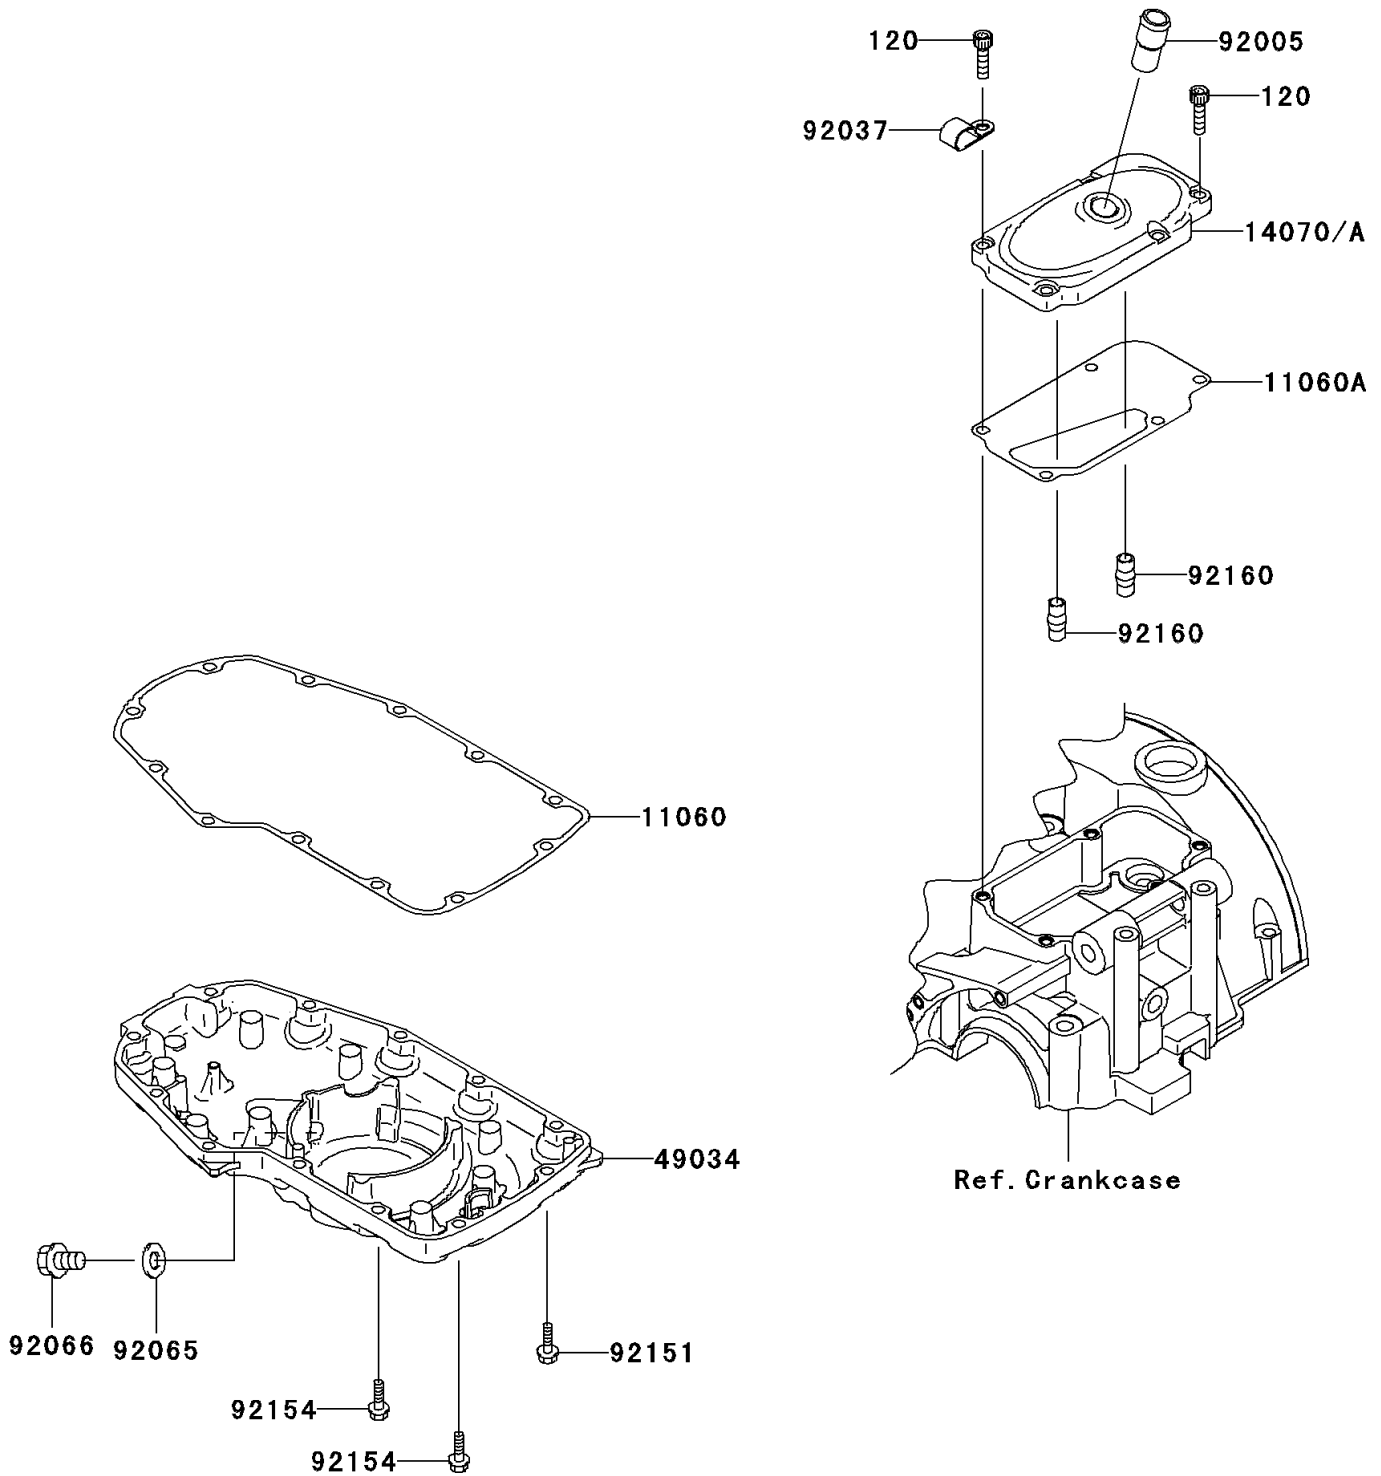

# 2012 W800 (European) PARTS DIAGRAM

Breather Cover/Oil Pan

E1432

## 2012 W800 (European) PARTS LIST

### Breather Cover/Oil Pan

ITEM NAME	PART NUMBER	QUANTITY
BOLT-SOCKET,6X22 (Ref # 120)	120CC0622	5
GASKET,OIL PAN (Ref # 11060)	11060-1895	1
GASKET,BREATHER BODY COVER (Ref # 11060A)	11060-1930	1
BODY-BREATHER (Ref # 14070)	14070-0007	1
PAN-OIL (Ref # 49034)	49034-0041	1
FITTING,BREATHER (Ref # 92005)	92005-1238	1
CLAMP (Ref # 92037)	92037-1608	1
GASKET,12X22X2 (Ref # 92065)	92065-097	1
PLUG,12X15 (Ref # 92066)	92066-0079	1
BOLT,FLANGED-SMALL,6X25 (Ref # 92151)	92151-1930	10
BOLT,FLANGED,6X25 (Ref # 92154)	92154-0490	2
DAMPER,BREATHER BODY (Ref # 92160)	92160-1987	2