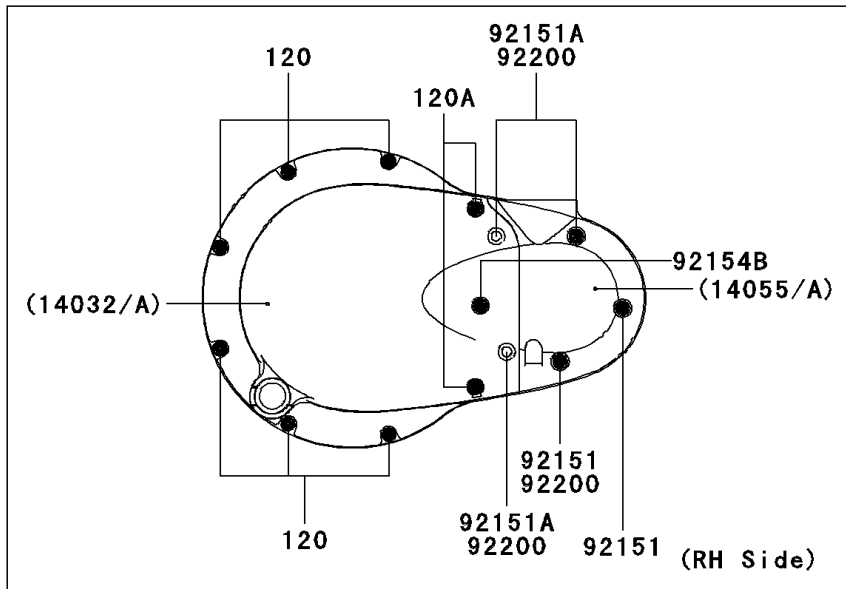

# 2011 W800 (European) PARTS DIAGRAM

Right Engine Cover(s)

E1436

## 2011 W800 (European) PARTS LIST

### Right Engine Cover(s)

ITEM NAME	PART NUMBER	QUANTITY
BOLT-SOCKET,6X25 (Ref # 120)	120CC0625	6
BOLT-SOCKET,6X50 (Ref # 120A)	120CC0650	2
PIN-DOWEL (Ref # 551)	551A0820	1
O RING,7MM (Ref # 670)	670D1507	2
GASKET,GEAR CASE (Ref # 11060)	11060-1890	1
GASKET,CLUTCH COVER (Ref # 11060A)	11060-1891	1
GASKET,KICK COVER (Ref # 11060B)	11060-1896	1
PLATE,SOUND ARRESTER (Ref # 13271)	13271-1215	1
COVER-CLUTCH (Ref # 14032A)	14032-1495	1
CASE-GEAR (Ref # 14055A)	14055-1147	1
COVER,KICK (Ref # 14091)	14091-1080	1
COVER,BEVEL GEAR (Ref # 14092)	14092-0234	1
GAUGE,OIL LEVEL (Ref # 52005)	52005-1009	1
MAT,BEVEL COVER (Ref # 53004)	53004-1124	1
WASHER,5.2X10X1.5 (Ref # 92022)	92022-1023	4
PIN,6X12 (Ref # 92043)	92043-1606	1
RING-O,12.3X1.9 (Ref # 92055)	92055-1594	1
NOZZLE,6X8,BLACK (Ref # 92062)	92062-1079	1
BOLT,SOCKET,6X55 (Ref # 92151)	92151-1496	2
BOLT,SOCKET,6X60 (Ref # 92151A)	92151-1497	3
BOLT,6X30 (Ref # 92151B)	92151-1873	2
BOLT,SOCKET,5X14 (Ref # 92154)	92154-0491	2
BOLT,FLANGED,6X10 (Ref # 92154A)	92154-0492	6
BOLT,SOCKET,6X70 (Ref # 92154B)	92154-0493	1
BOLT,FLANGED,6X22 (Ref # 92154C)	92154-0794	4
DAMPER (Ref # 92161)	92161-0953	1
WASHER,6.8X11.5X1.0 (Ref # 92200)	92200-1461	4