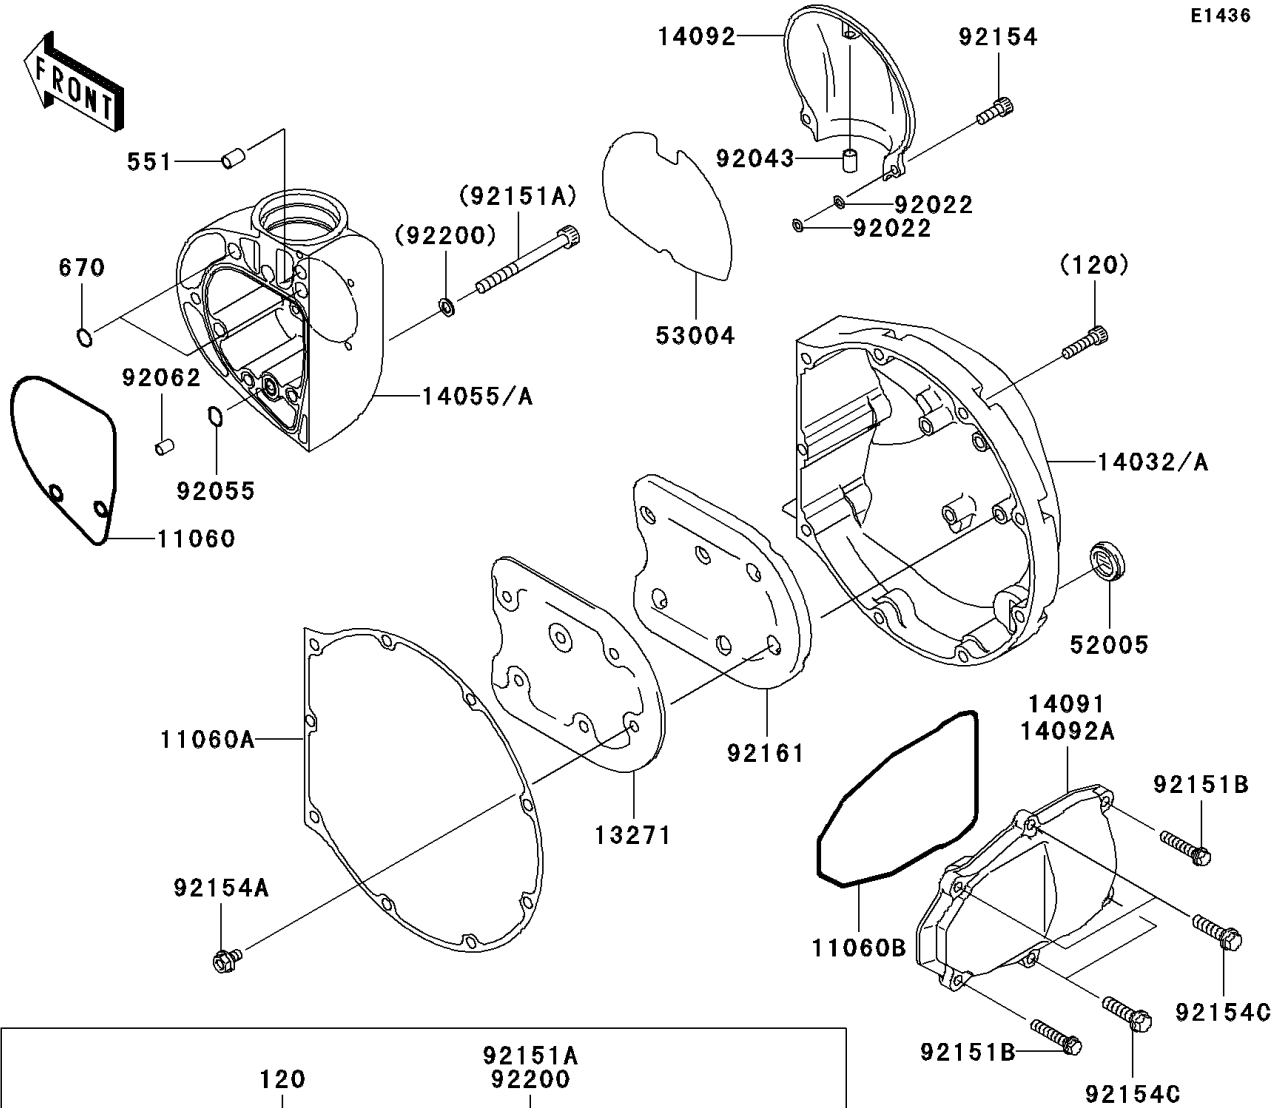

# 2011 W800 (European) PARTS DIAGRAM

Right Engine Cover(s)

E1436

### Right Engine Cover(s)

ITEM NAME	PART NUMBER	QUANTITY
BOLT-SOCKET,6X25 (Ref # 120)	120CC0625	6
BOLT-SOCKET,6X50 (Ref # 120A)	120CC0650	2
PIN-DOWEL (Ref # 551)	551A0820	1
O RING,7MM (Ref # 670)	670D1507	2
GASKET,GEAR CASE (Ref # 11060)	11060-1890	1
GASKET,CLUTCH COVER (Ref # 11060A)	11060-1891	1
GASKET,KICK COVER (Ref # 11060B)	11060-1896	1
PLATE,SOUND ARRESTER (Ref # 13271)	13271-1215	1
COVER-CLUTCH (Ref # 14032A)	14032-1495	1
CASE-GEAR (Ref # 14055A)	14055-1147	1
COVER,KICK (Ref # 14091)	14091-1080	1
COVER,BEVEL GEAR (Ref # 14092)	14092-0234	1
GAUGE,OIL LEVEL (Ref # 52005)	52005-1009	1
MAT,BEVEL COVER (Ref # 53004)	53004-1124	1
WASHER,5.2X10X1.5 (Ref # 92022)	92022-1023	4
PIN,6X12 (Ref # 92043)	92043-1606	1
RING-O,12.3X1.9 (Ref # 92055)	92055-1594	1
NOZZLE,6X8,BLACK (Ref # 92062)	92062-1079	1
BOLT,SOCKET,6X55 (Ref # 92151)	92151-1496	2
BOLT,SOCKET,6X60 (Ref # 92151A)	92151-1497	3
BOLT,6X30 (Ref # 92151B)	92151-1873	2
BOLT,SOCKET,5X14 (Ref # 92154)	92154-0491	2
BOLT,FLANGED,6X10 (Ref # 92154A)	92154-0492	6
BOLT,SOCKET,6X70 (Ref # 92154B)	92154-0493	1
BOLT,FLANGED,6X22 (Ref # 92154C)	92154-0794	4
DAMPER (Ref # 92161)	92161-0953	1
WASHER,6.8X11.5X1.0 (Ref # 92200)	92200-1461	4