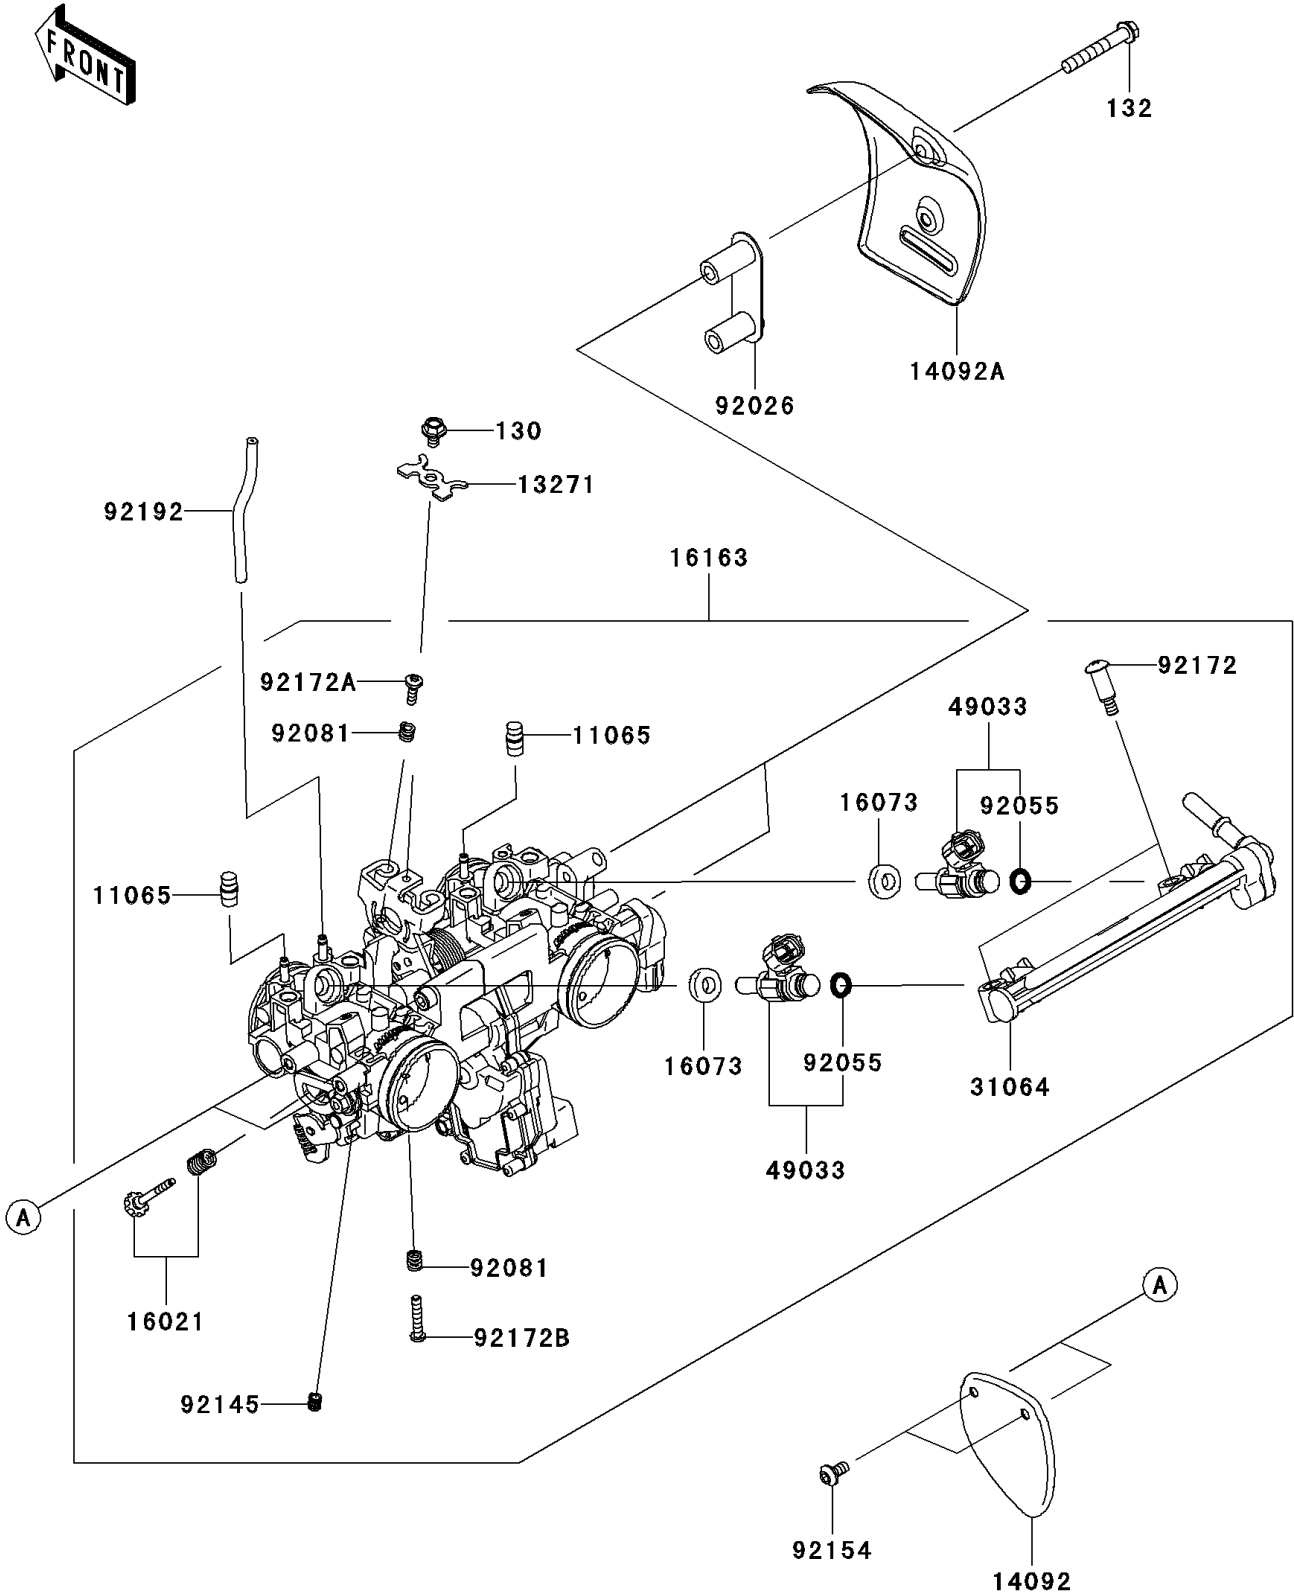

2011 W800 (European) PARTS DIAGRAM

Throttle

E1510

2011 W800 (European) PARTS LIST

Throttle

ITEM NAME	PART NUMBER	QUANTITY
BOLT-FLANGED,5X8 (Ref # 130)	130BA0508	1
BOLT-FLANGED-SMALL,6X40 (Ref # 132)	132E0640	2
CAP (Ref # 11065)	11065-0018	2
PLATE (Ref # 13271)	13271-0056	1
COVER,LH (Ref # 14092)	14092-0229	1
COVER,RH (Ref # 14092A)	14092-0230	1
SCREW-THROTTLE STOP (Ref # 16021)	16021-0054	1
INSULATOR (Ref # 16073)	16073-0129	2
THROTTLE-ASSY,TTK34 (Ref # 16163)	16163-0171	1
PIPE-COMP,FUEL (Ref # 31064)	31064-0591	1
NOZZLE-INJECTION (Ref # 49033)	49033-0028	2
SPACER (Ref # 92026)	92026-0166	1
RING-O,INJECTION NOZZLE (Ref # 92055)	92055-0124	2
SPRING (Ref # 92081)	92081-1620	2
SPRING (Ref # 92145)	92145-0816	1
BOLT,SOCKET,5X10 (Ref # 92154)	92154-0211	2
SCREW,PIPE INJECTION (Ref # 92172)	92172-0064	2
SCREW (Ref # 92172A)	92172-0505	1
SCREW (Ref # 92172B)	92172-0506	1
TUBE,3X7X110 (Ref # 92192)	92192-0931	1