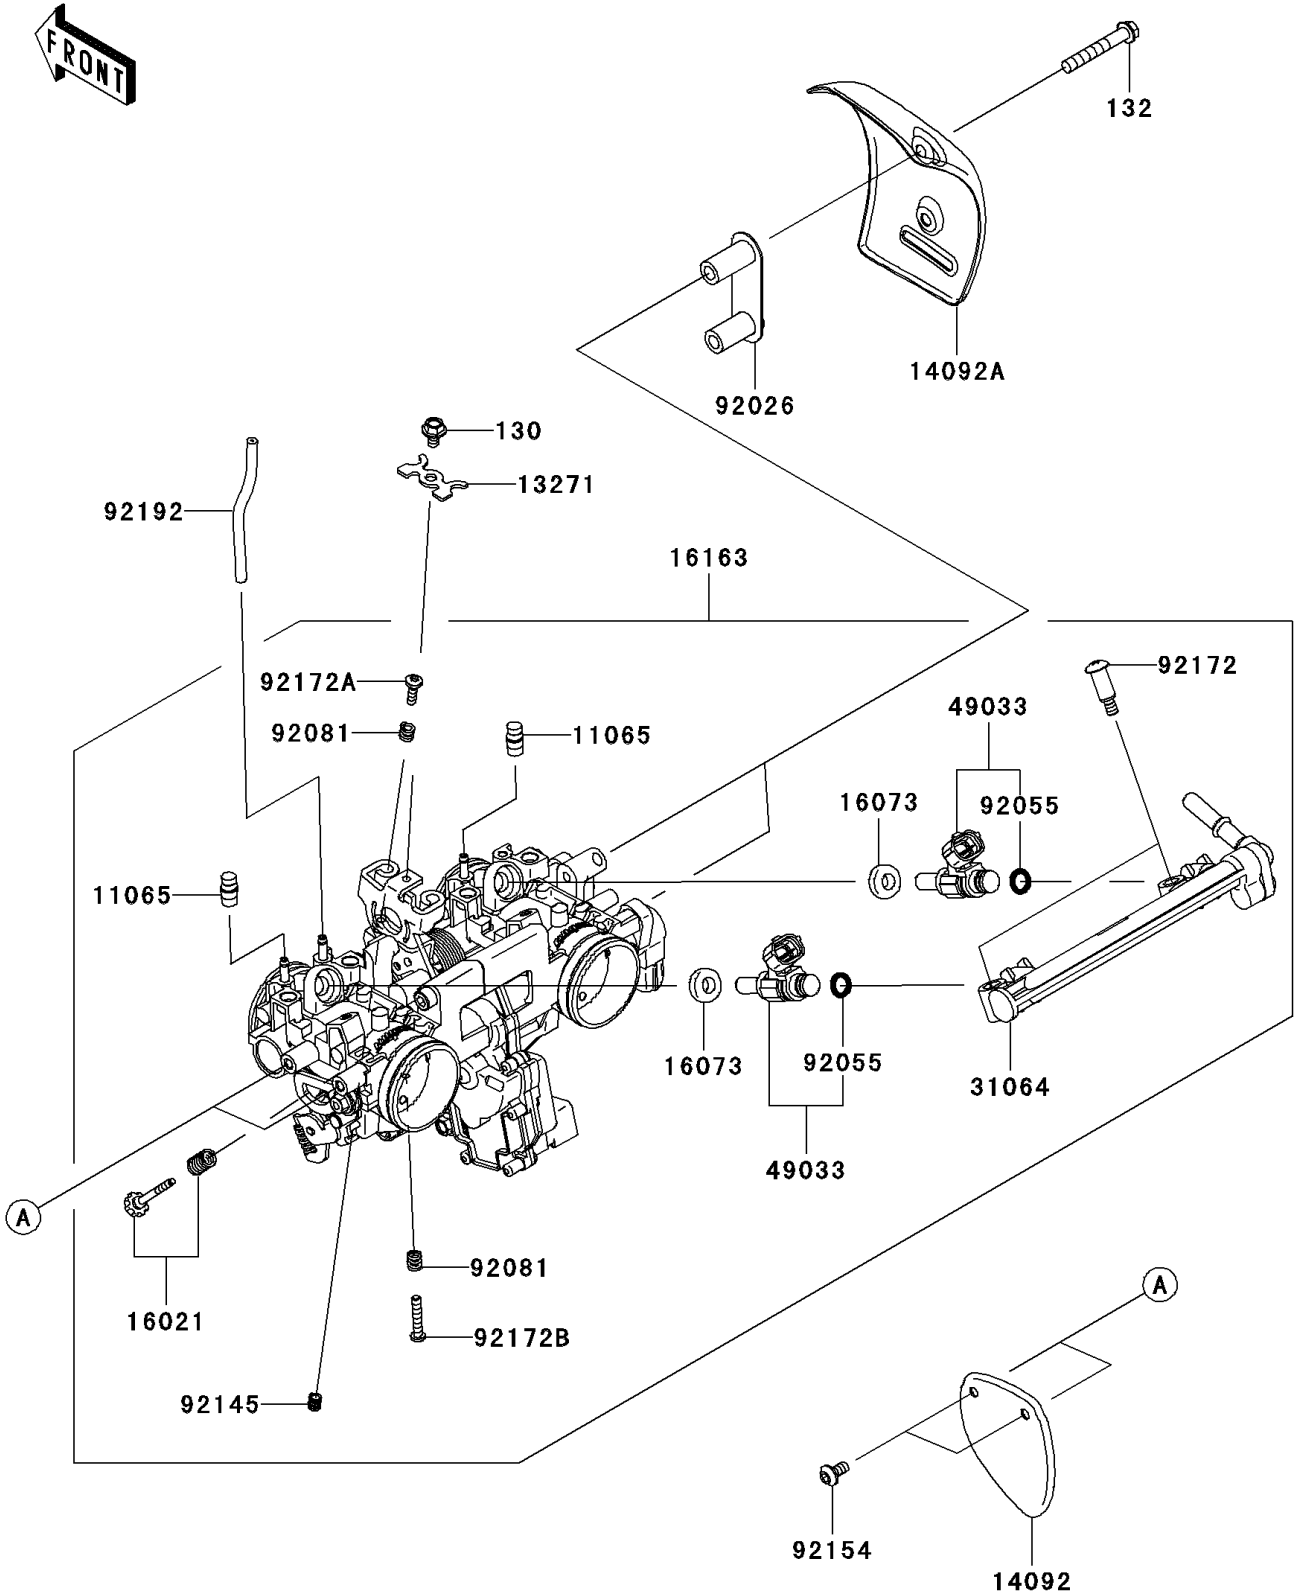

# 2012 W800 (European) PARTS DIAGRAM

Throttle

E1510

## 2012 W800 (European) PARTS LIST

### Throttle

ITEM NAME	PART NUMBER	QUANTITY
BOLT-FLANGED,5X8 (Ref # 130)	130BA0508	1
BOLT-FLANGED-SMALL,6X40 (Ref # 132)	132E0640	2
CAP (Ref # 11065)	11065-0018	2
PLATE (Ref # 13271)	13271-0056	1
COVER,LH (Ref # 14092)	14092-0229	1
COVER,RH (Ref # 14092A)	14092-0230	1
SCREW-THROTTLE STOP (Ref # 16021)	16021-0054	1
INSULATOR (Ref # 16073)	16073-0129	2
THROTTLE-ASSY,TTK34 (Ref # 16163)	16163-0171	1
PIPE-COMP,FUEL (Ref # 31064)	31064-0591	1
NOZZLE-INJECTION (Ref # 49033)	49033-0028	2
SPACER (Ref # 92026)	92026-0166	1
RING-O,INJECTION NOZZLE (Ref # 92055)	92055-0124	2
SPRING (Ref # 92081)	92081-1620	2
SPRING (Ref # 92145)	92145-0816	1
BOLT,SOCKET,5X10 (Ref # 92154)	92154-0211	2
SCREW,PIPE INJECTION (Ref # 92172)	92172-0064	2
SCREW (Ref # 92172A)	92172-0505	1
SCREW (Ref # 92172B)	92172-0506	1
TUBE,3X7X110 (Ref # 92192)	92192-0931	1