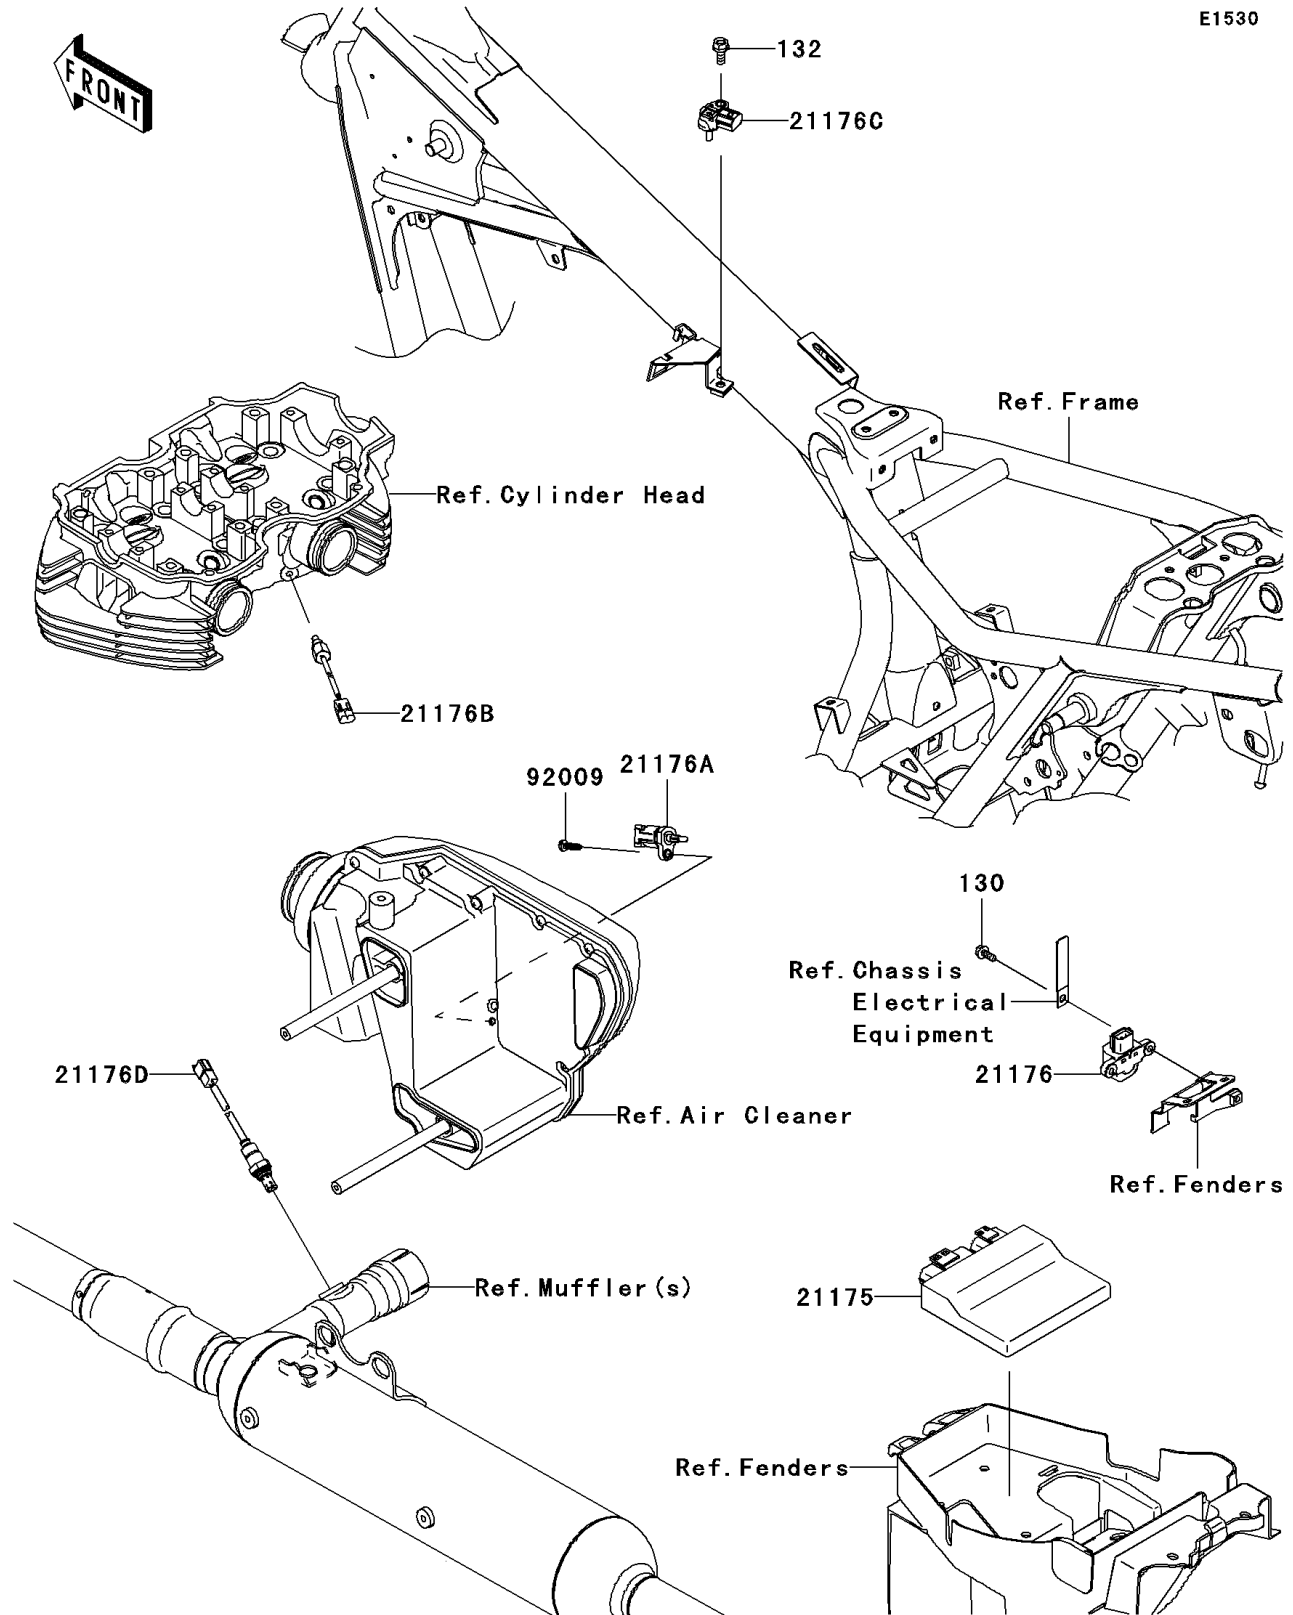

2011 W800 (European) PARTS DIAGRAM

Fuel Injection

E1530

2011 W800 (European) PARTS LIST

Fuel Injection

ITEM NAME	PART NUMBER	QUANTITY
BOLT-FLANGED,5X12 (Ref # 130)	130BA0512	1
BOLT-FLANGED-SMALL,6X16 (Ref # 132)	132BA0616	1
CONTROL UNIT-ELECTRONIC (Ref # 21175)	21175-0336	1
SENSOR,VEHICLE-DOWN (Ref # 21176)	21176-0026	1
SENSOR,AIR TEMPERATURE (Ref # 21176A)	21176-0048	1
SENSOR,TEMP (Ref # 21176B)	21176-0072	1
SENSOR,PRESSURE (Ref # 21176C)	21176-0111	1
SENSOR,OXYGEN,LH (Ref # 21176D)	21176-0139	1
SCREW,TAPPING,5X16 (Ref # 92009)	92009-1984	1