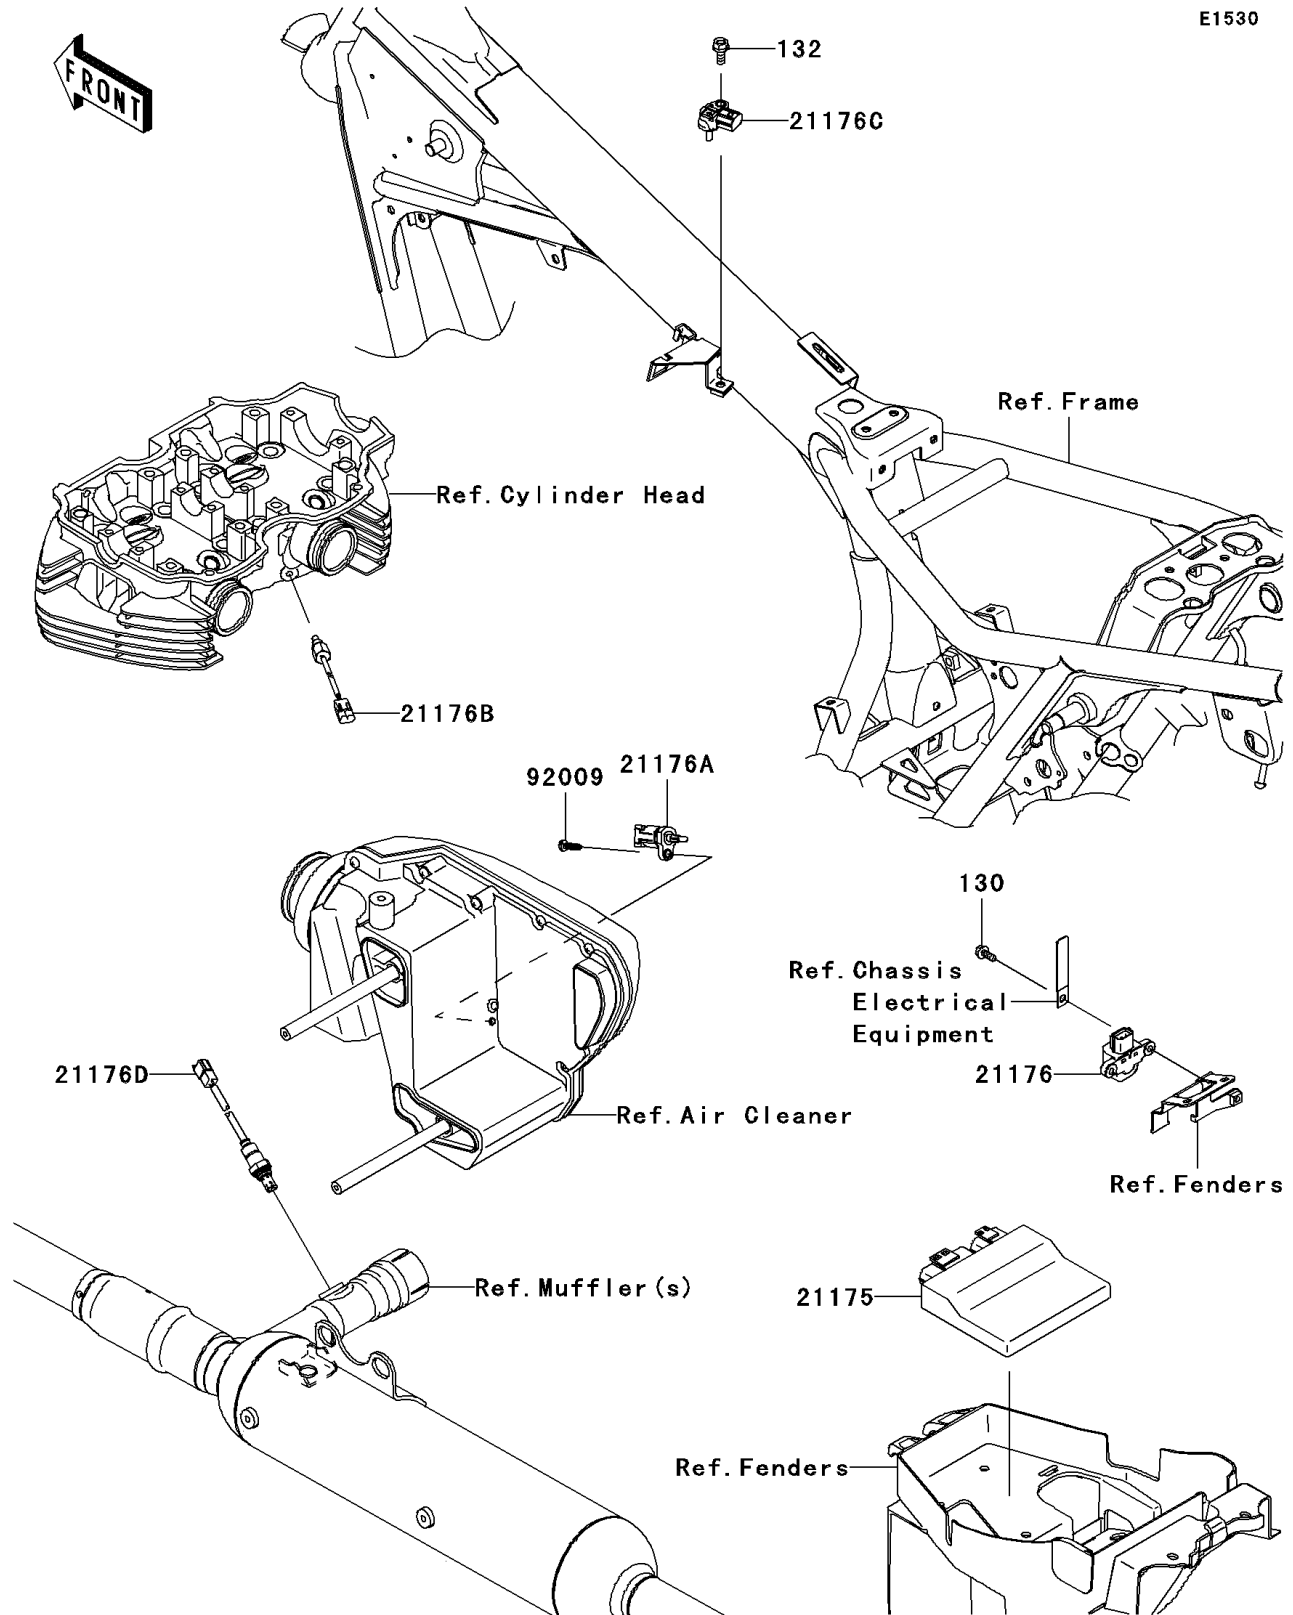

2012 W800 (European) PARTS DIAGRAM

Fuel Injection

E1530

2012 W800 (European) PARTS LIST

Fuel Injection

ITEM NAME	PART NUMBER	QUANTITY
BOLT-FLANGED,5X12 (Ref # 130)	130BA0512	1
BOLT-FLANGED-SMALL,6X16 (Ref # 132)	132BA0616	1
CONTROL UNIT-ELECTRONIC (Ref # 21175)	21175-0336	1
SENSOR,VEHICLE-DOWN (Ref # 21176)	21176-0026	1
SENSOR,AIR TEMPERATURE (Ref # 21176A)	21176-0048	1
SENSOR,TEMP (Ref # 21176B)	21176-0072	1
SENSOR,PRESSURE (Ref # 21176C)	21176-0111	1
SENSOR,OXYGEN,LH (Ref # 21176D)	21176-0139	1
SCREW,TAPPING,5X16 (Ref # 92009)	92009-1984	1