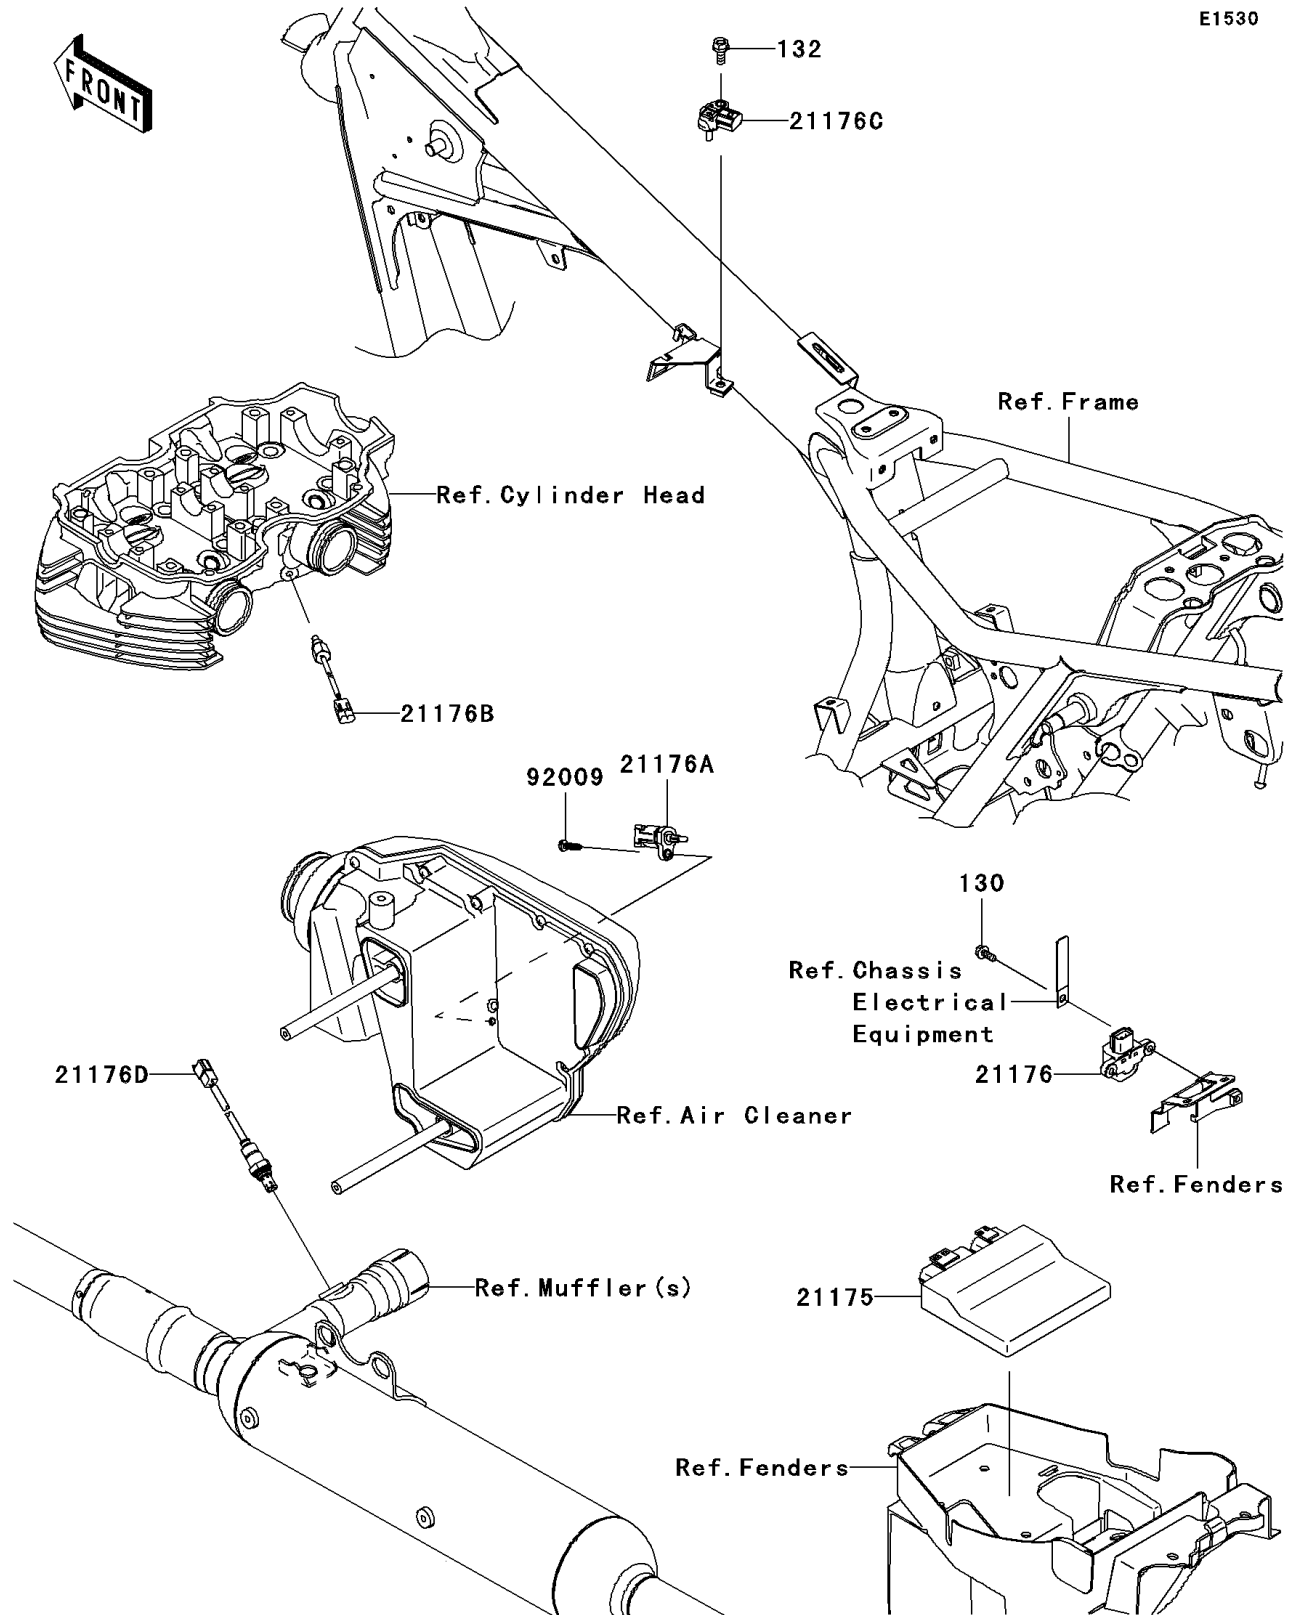

# 2012 W800 (European) PARTS DIAGRAM

Fuel Injection

E1530

### Fuel Injection

ITEM NAME	PART NUMBER	QUANTITY
BOLT-FLANGED,5X12 (Ref # 130)	130BA0512	1
BOLT-FLANGED-SMALL,6X16 (Ref # 132)	132BA0616	1
CONTROL UNIT-ELECTRONIC (Ref # 21175)	21175-0336	1
SENSOR,VEHICLE-DOWN (Ref # 21176)	21176-0026	1
SENSOR,AIR TEMPERATURE (Ref # 21176A)	21176-0048	1
SENSOR,TEMP (Ref # 21176B)	21176-0072	1
SENSOR,PRESSURE (Ref # 21176C)	21176-0111	1
SENSOR,OXYGEN,LH (Ref # 21176D)	21176-0139	1
SCREW,TAPPING,5X16 (Ref # 92009)	92009-1984	1